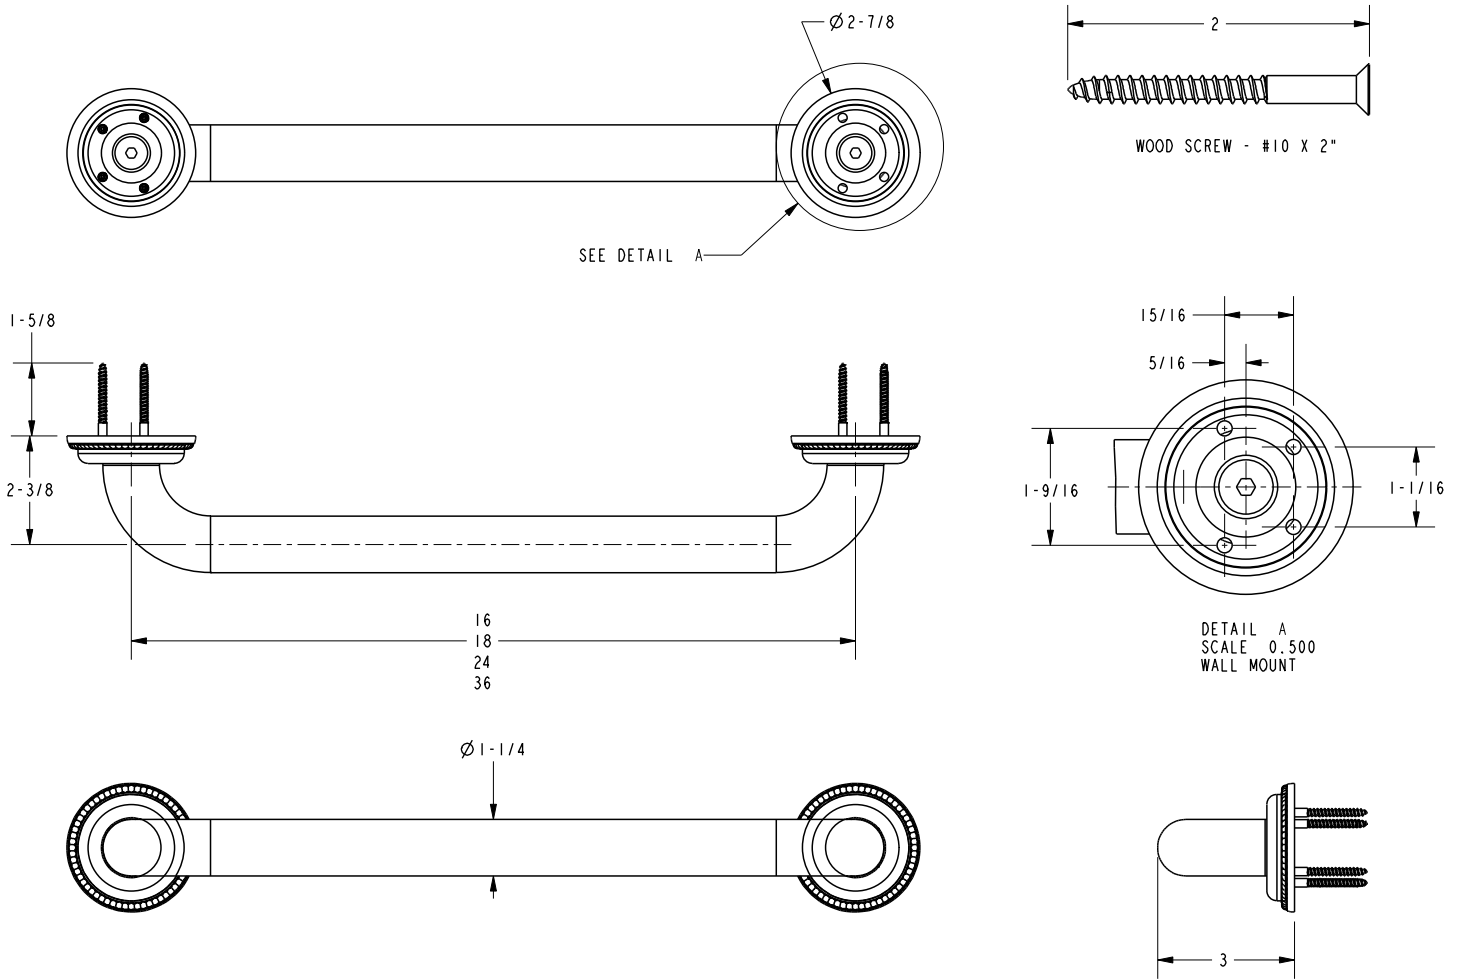

ALEXANDRIA

Grab Bar

22-36

Also 22-37, 22-38, 22-40

Features

- Solid brass construction
- Two-post design
- Complements Alexandria product series

Codes / Standards Compliance

Meets or exceeds the following at date of manufacture:

Specified Model

Model	Description	Colors Finishes				
22-36	16" Grab Bar	<input type="checkbox"/> 15	<input type="checkbox"/> 15S	<input type="checkbox"/> 26	<input type="checkbox"/> 10B	<input type="checkbox"/> Other
22-37	18" Grab Bar	<input type="checkbox"/> 15	<input type="checkbox"/> 15S	<input type="checkbox"/> 26	<input type="checkbox"/> 10B	<input type="checkbox"/> Other
22-38	24" Grab Bar	<input type="checkbox"/> 15	<input type="checkbox"/> 15S	<input type="checkbox"/> 26	<input type="checkbox"/> 10B	<input type="checkbox"/> Other
22-40	36" Grab Bar	<input type="checkbox"/> 15	<input type="checkbox"/> 15S	<input type="checkbox"/> 26	<input type="checkbox"/> 10B	<input type="checkbox"/> Other

Product Specification: Add "Length Indicator and Color / Finish" suffix to Model number, below.

The Grab Bar shall be made of solid brass construction. Grab Bar shall complement Newport Brass Alexandria product series. Grab Bar shall be Newport Brass Model 22-_____/_____ .

22-36, 22-37, 22-38, 22-40

Product Dimensions (units are in inches)

Alexandria Grab Bar
22-36, 22-37, 22-38, 22-40

page 2 of 2 spec_22-36, 22-37, 22-38, 22-40

NEWPORT BRASS
 Flawless Beauty. From Faucet to Finish.™