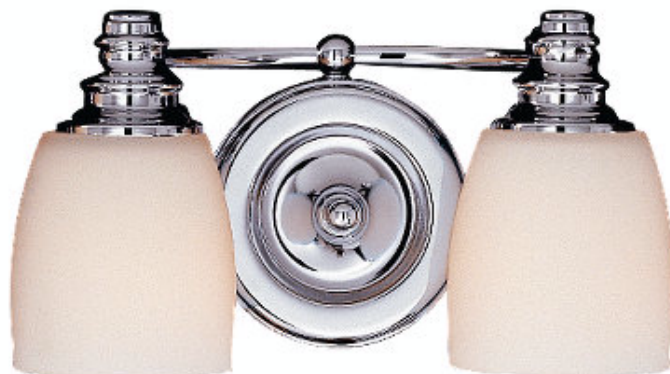

Job Name:

Job Type:

Comments:

Quantity:

VS7402-CH: 2 - Light Vanity Fixture

Dimensions:

Length: 12" **Extends:** 5"
Height: 6 1/2" **Wire:** 8"
Weight: 13.2 lbs. **Connection:** Mounted To Box

Bulbs:

2 - Medium A19 100w Max. 120v - Not included

Material List:

Safety Listing:

UL Listed for Damp Locations / IC
 cUL Listed for Damp Locations / IC

Instruction Sheets:

English (2001)

Collection: Bentley

UPC #:014817239034

Finish: Chrome (CH)

Backplate / Canopy Details:

Type	Height / Length	Width	Depth	Diameter	Outlet Box Up	Outlet Box Down
Back Plate				5 1/16		

Shipping Information:

Package Type	Product #	Quantity	UPC	Length	Width	Height	Cube	Weight	UPS Ship
Individual	VS7402-CH	1	014817239034	17	14.5	5.25	0.749	6.6	Yes
Master Pack	VS7402-CH	2	10014817239031	17	14.5	10.5	1.498	13.2	Yes
Shipping Master		2		17	14.5	10.5	1.498	13.2	Yes
NJ Pallet		76		48	40	77	85.556	501.6	No
NV Pallet		100		48	40	77.5	86.111	554.4	No