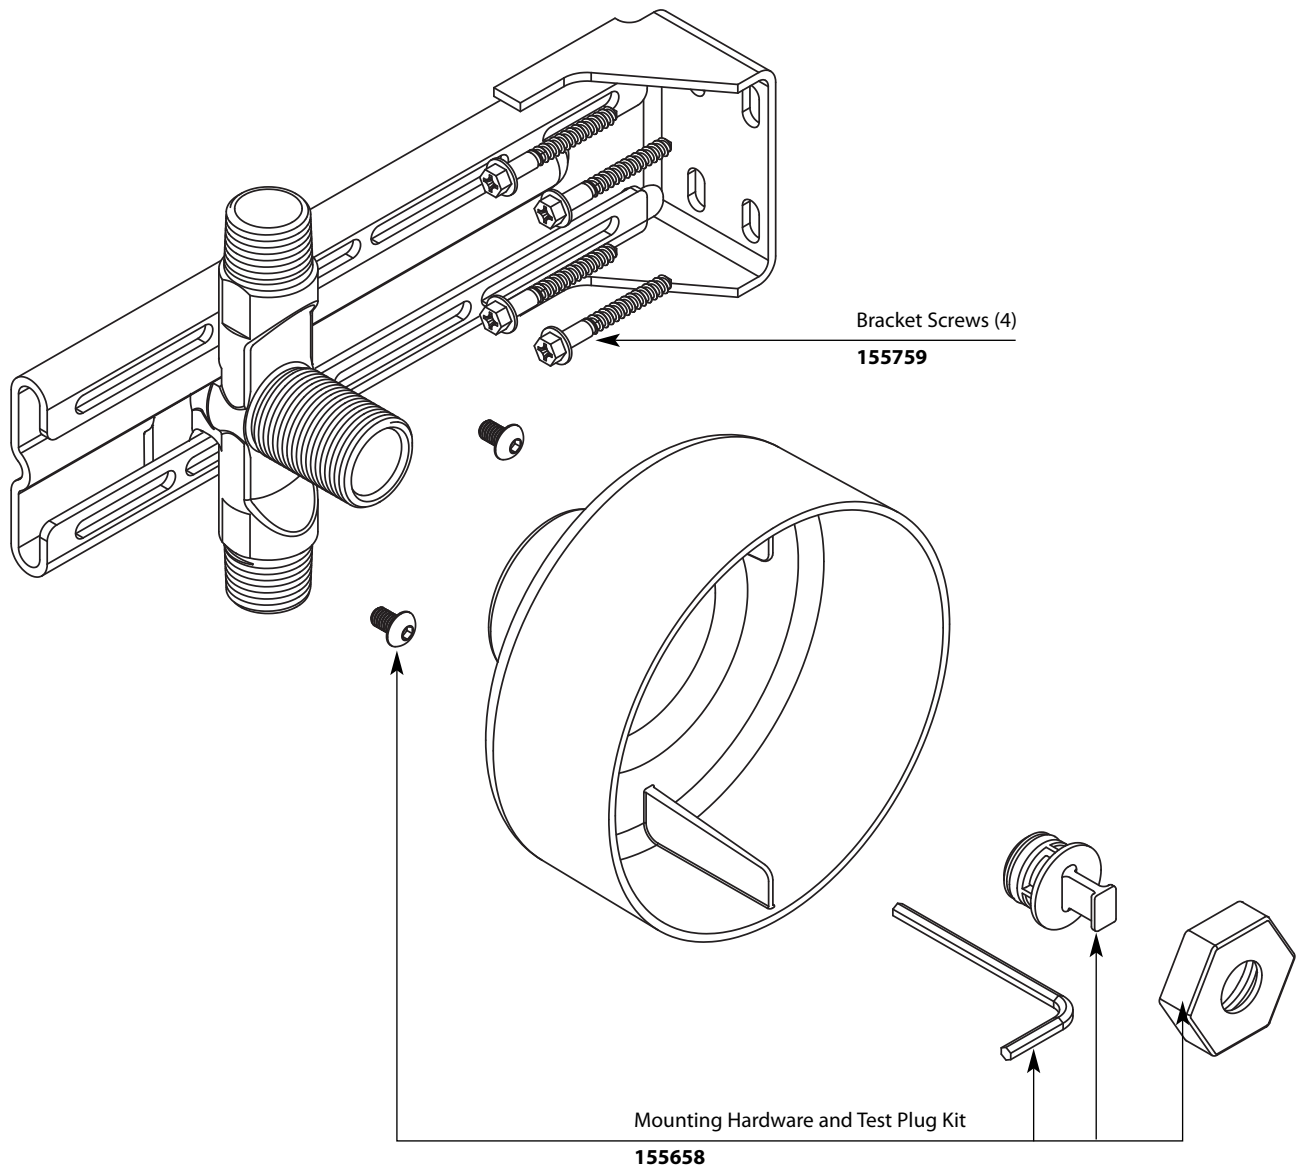

Buy it for looks. Buy it for life.®

Illustrated Parts

Body Spray Rough-In

MODEL
S1300

■ Order by Part Number