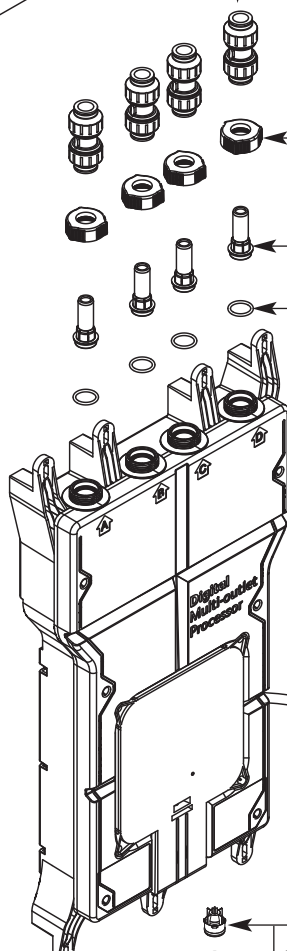

## Four Function Handshower

MODEL	TYPE	FINISH
3667EP	Wand	Chrome
3667EPBN	Wand	Brushed Nickel
3667EPORB	Wand	Oil Rubbed Bronze
3669EP	Wand	Chrome
3669EPBN	Wand	Brushed Nickel
3669EPORB	Wand	Oil Rubbed Bronze

# Illustrated Parts

■ Order by Part Number

**ioDIGITAL™ Thermostatic Shower Valve**  
**MODEL**  
 S3384

Vertical Spa Installation Template

146258

Push Fit - 1/2"

144319

Outlet Adapter, Nut & O-ring

144326

Outlet Plug & O-Ring  
 140762

**Remote Control**

Remote Control  
 SA340 Chrome  
 SA340BL Black

Remote Cradle Bracket & Hardware  
 144327 (Chrome)  
 144328 (Black)

Battery  
 127684

Inlet Check Valve, Screen Filter & Nut - 3/4"

144333

Inlet Adapter & O-ring- 3/4"

144334

Push Fit - 3/4"

144332

Data Cable  
 146259

Buy it for looks. Buy it for life.®

- Order by Part Number
- Trim must be used with S1300 Rough-in