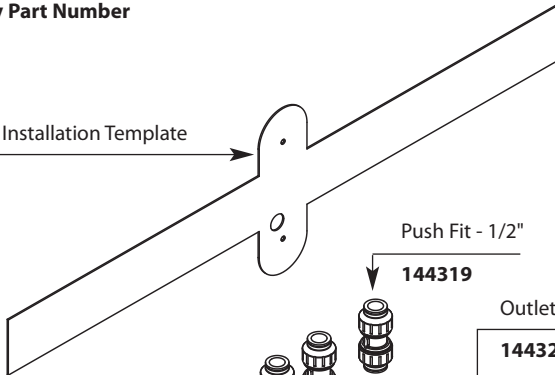

# Illustrated Parts

# Illustrated Parts

■ Order by Part Number

**ioDIGITAL™ Thermostatic Shower Valve**  
**MODEL**  
 S3384

Vertical Spa Installation Template

146258

Push Fit - 1/2"

144319

Outlet Adapter, Nut & O-ring

144333

Inlet Adapter & O-ring- 3/4"

144334

Push Fit - 3/4"

144332

Data Cable  
 146259

Buy it for looks. Buy it for life.®

- Order by Part Number
- Trim must be used with S1300 Rough-in