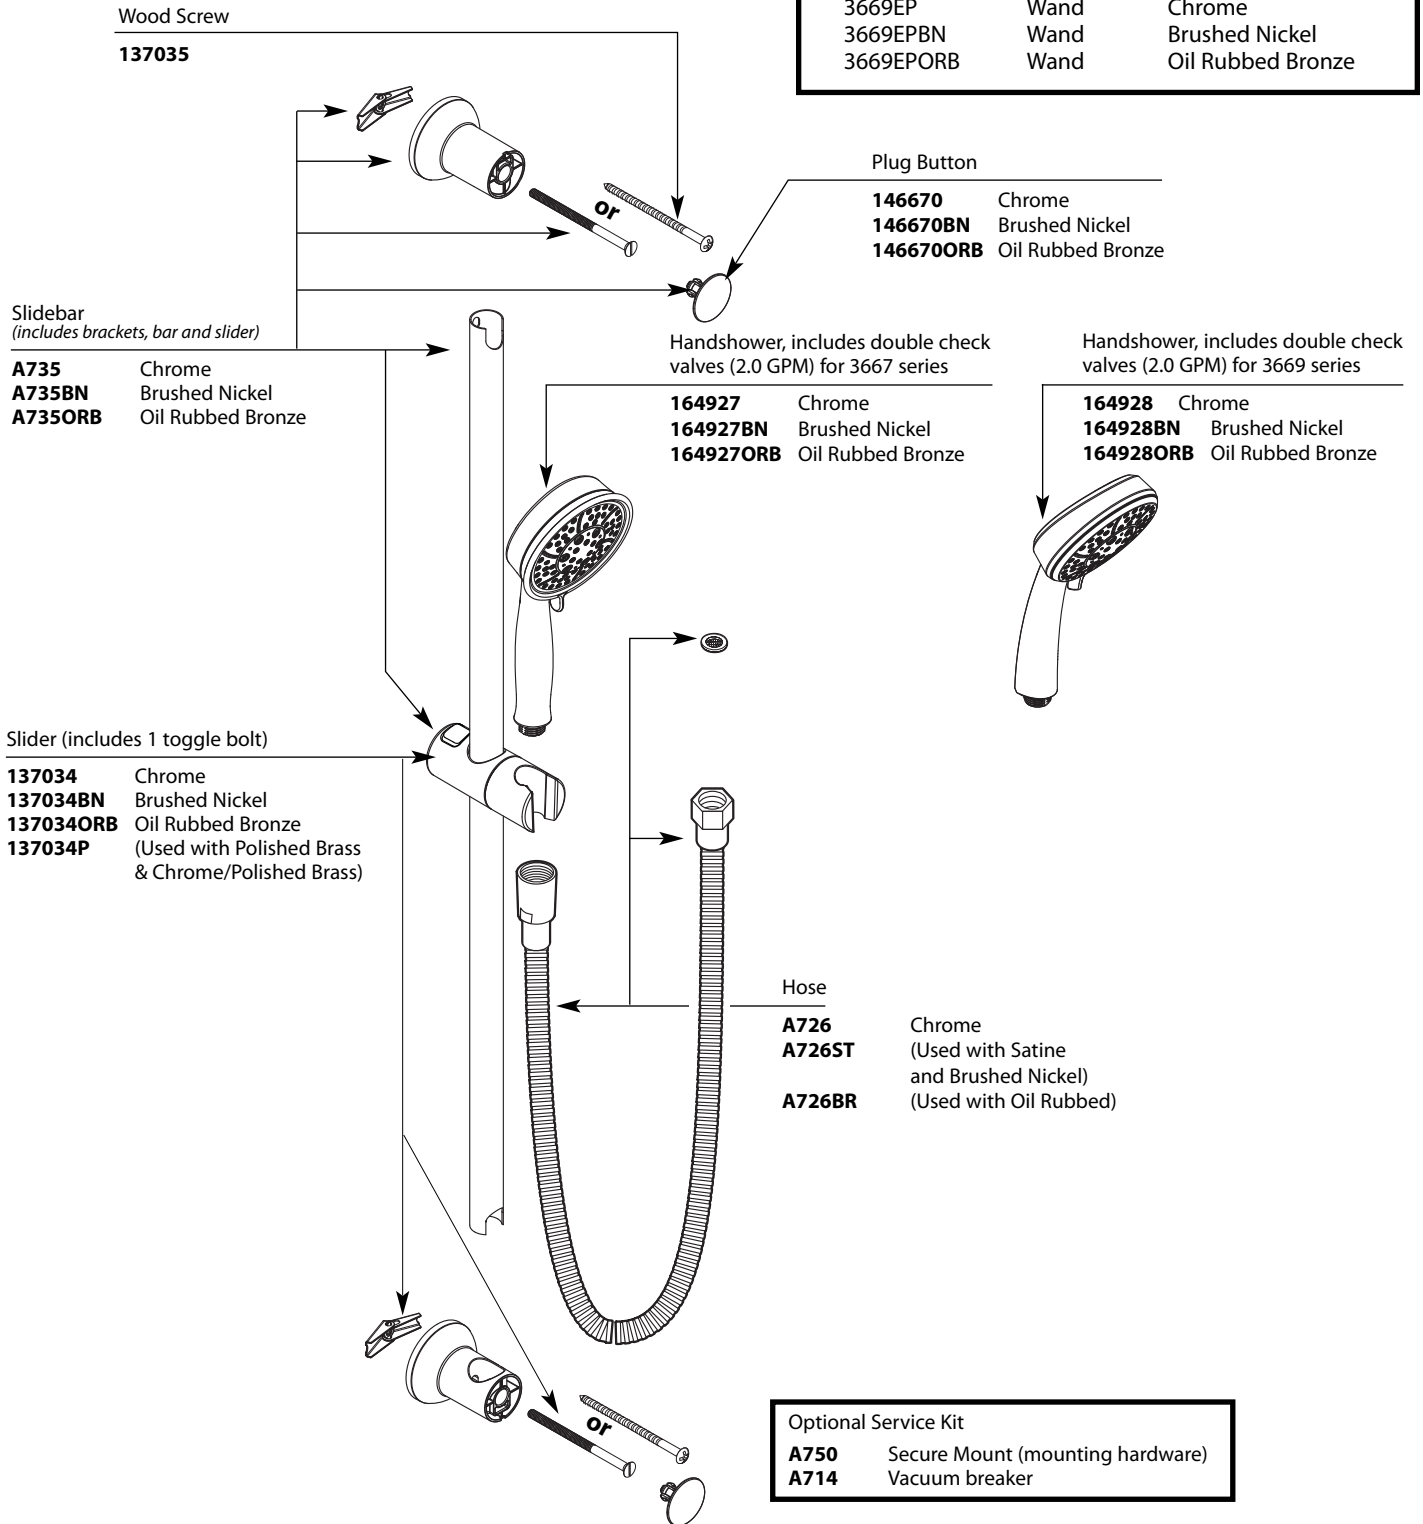

# Illustrated Parts

## Four Function Handshower

MODEL	TYPE	FINISH
3667EP	Wand	Chrome
3667EPBN	Wand	Brushed Nickel
3667EPORB	Wand	Oil Rubbed Bronze
3669EP	Wand	Chrome
3669EPBN	Wand	Brushed Nickel
3669EPORB	Wand	Oil Rubbed Bronze

# Illustrated Parts

■ Order by Part Number

**ioDIGITAL™ Thermostatic Shower Valve**  
**MODEL**  
 S3384

Vertical Spa Installation Template

146258

Push Fit - 1/2"

144319

Outlet Adapter, Nut & O-ring

144333

Inlet Adapter & O-ring- 3/4"

144334

Push Fit - 3/4"

144332

Data Cable  
 146259

Buy it for looks. Buy it for life.®

- Order by Part Number
- Trim must be used with S1300 Rough-in