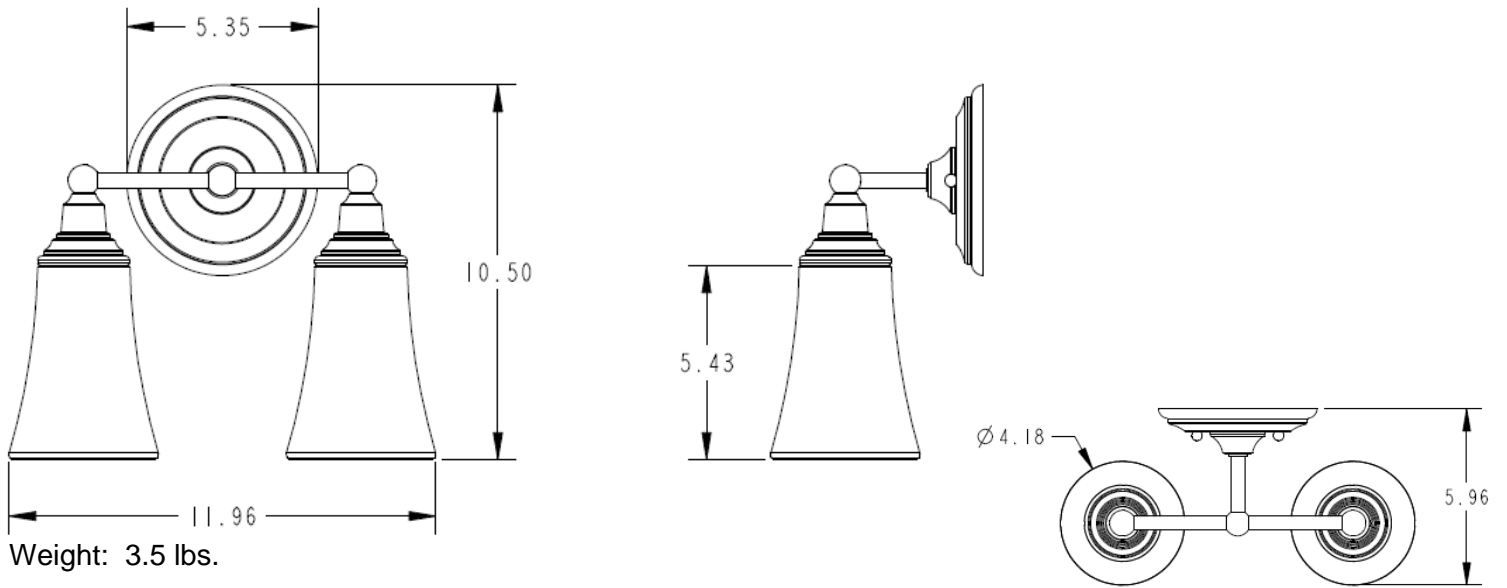

ROTHBURY® Technical Specification

YB8262

2-Globe Light Fixture

Dimensions:

Product Information:

Stock Numbers: YB8262CH – CHROME
YB8262BN – BRUSHED NICKEL
YB8262ORB – OIL RUBBED BRONZE

Globe Service Kit: YB8269

Materials: Zinc, glass

Voltage: 120v

Bulb: 100w max (not included); medium base

UL Listed: Yes – for dry locations

Important Notes: Turn off power during installation. Do not connect or disconnect under load.