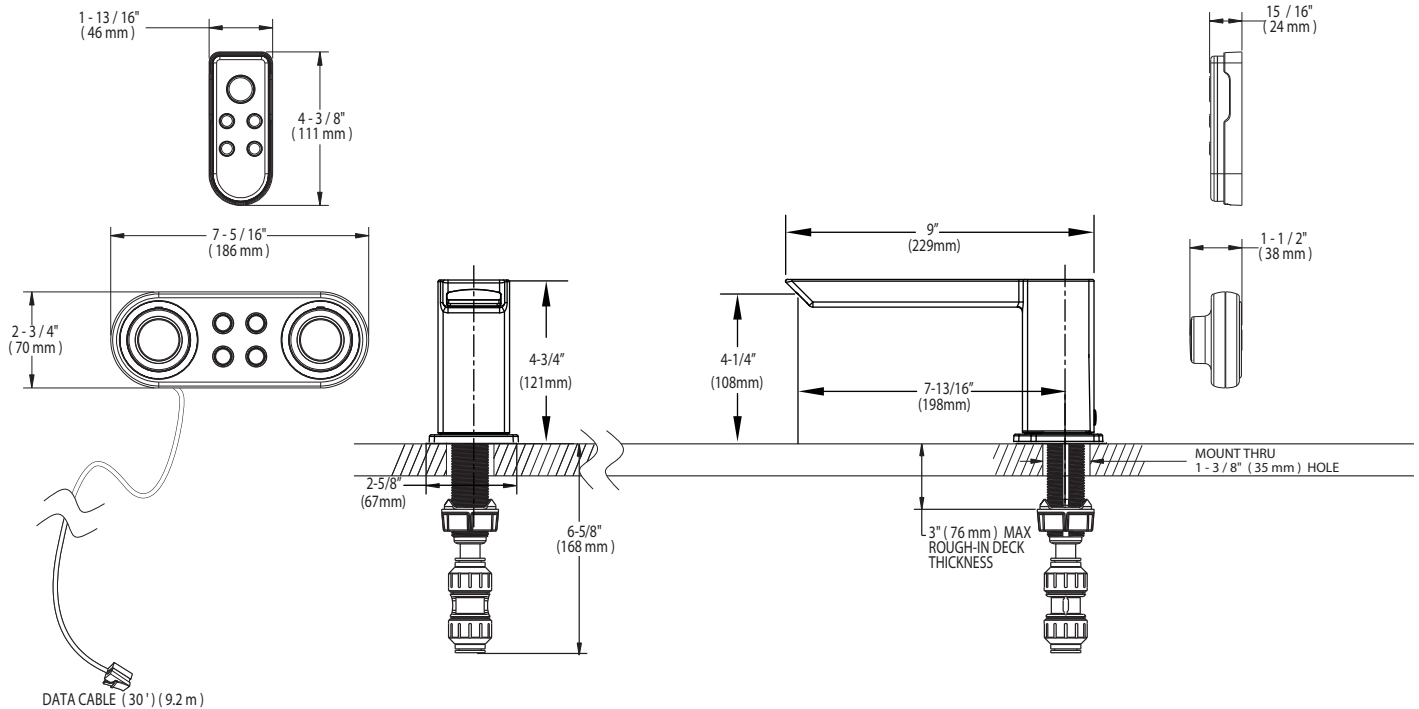

ioDIGITAL™ 90 DEGREE™ Digital Roman Tub Trim Only

Models: TS9031 series

Valve: S4994 (Sold separately)

Spout Shank: 4998 (Sold separately)

Optional Remote: SA349 series
(Sold separately)

Controller: TS3495 series (Sold separately)

NOTE: THE INSTALLATION SHOWN IS FOR TILE DECKS, THIS VALVE WILL ALSO FIT STEEL, CAST IRON OR PLASTIC DECKS

CRITICAL DIMENSIONS

(DO NOT SCALE)

FOR MORE INFORMATION CALL: 1-800-BUY-MOEN

www.moen.com