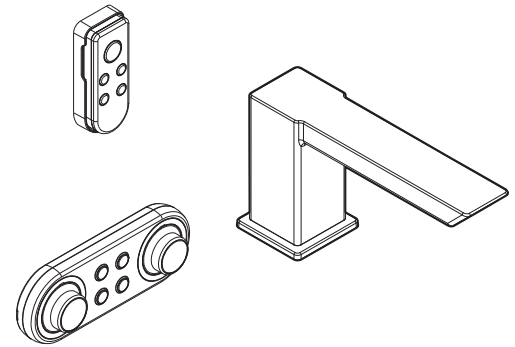

Buy it for looks. Buy it for life.®

Specifications

DESCRIPTION

- Metal construction with various finishes identified by suffix
- Use with io Digital valve S4994 and spout shank 4998

OPERATION

- Digital Thermostatic control
- Digital control dial controls temperature with LED indicators
- Digital control dial controls the flow rate with LED indicators
- Digital on/off button
- Digital safety lock
- 3 digital presets for custom water level and temperature control
- Hot top off (optional remote required for this function)
- Temperature range adjustment from 60 degrees F to 120 degrees F (16 degrees C to 49 degrees C). Factory maximum setting is 115 degrees (46 degrees C)
- Remote (optional) uses RF technology and has a 30' (9.2m) range depending on intermediary structures

ioDIGITAL™ 90 DEGREE™ Digital Roman Tub Trim Only

Models: TS9031 series

Valve: S4994 (Sold separately)

Spout Shank: 4998 (Sold separately)

Optional Remote: SA349 series
(Sold separately)

Controller: TS3495 series (Sold separately)