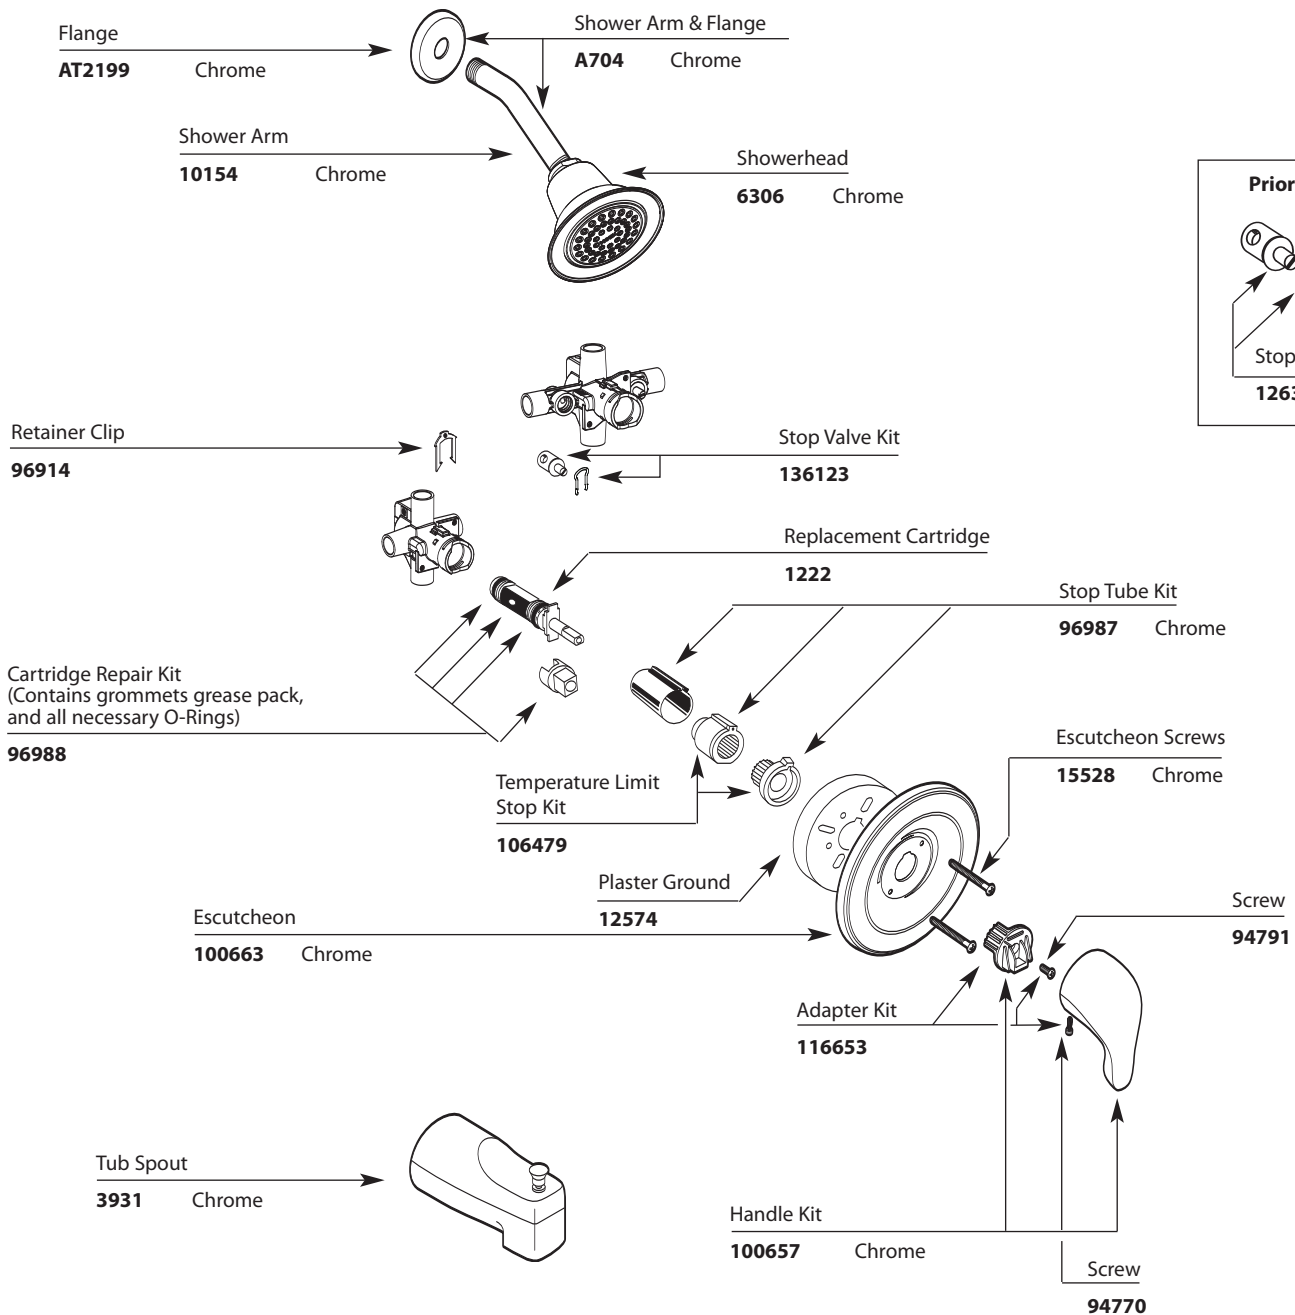

# Illustrated Parts

■ Order by Part Number

## CHATEAU® POSI TEMP® LOW FLOW Single-Handle Tub/Shower

Tub/Shower

**MODEL**  
TL188

**FINISH**  
Chrome

**Prior to 2/07**

Stop Valve Kit  
**12639**