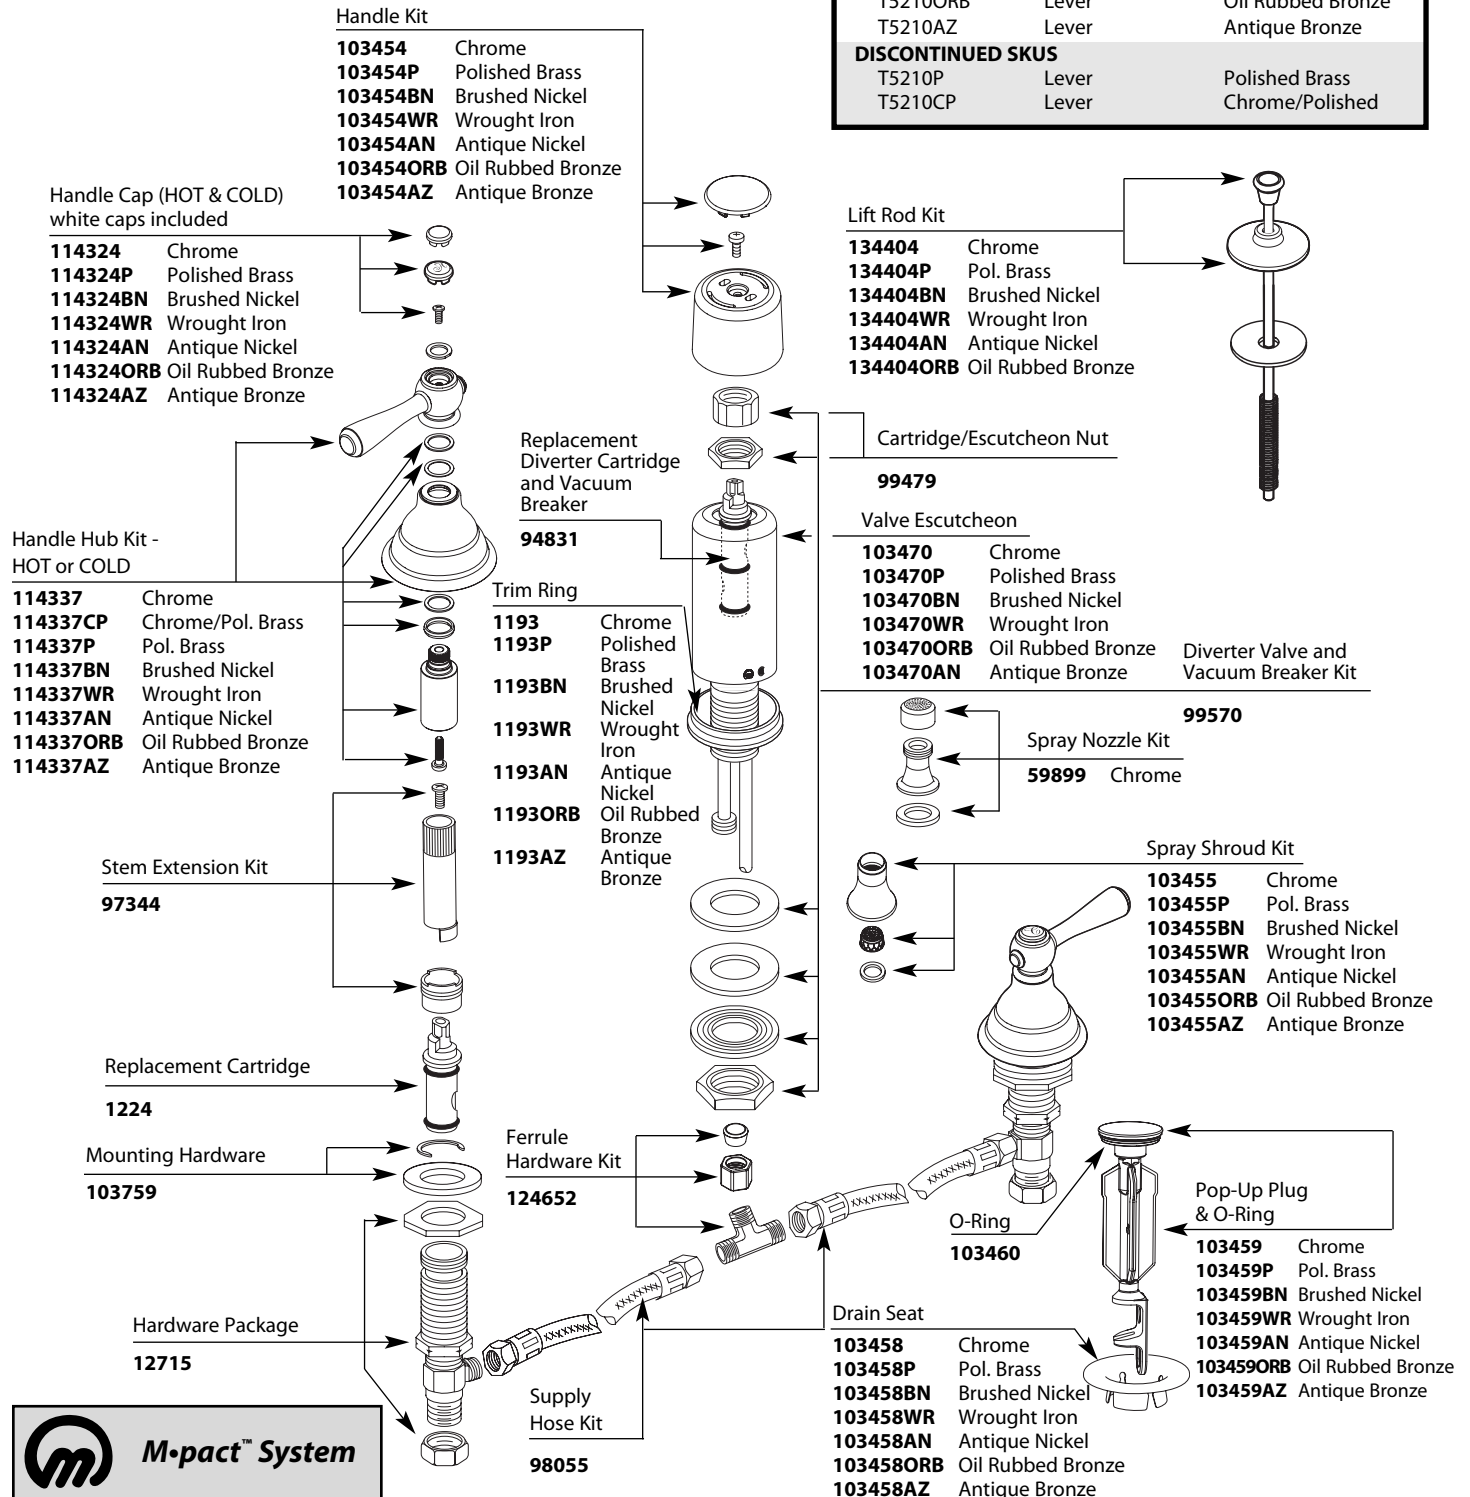

Buy it for looks. Buy it for life.®

■ Order by Part Number

Illustrated Parts

KINGSLEY™ Two-Handle Bidet		
MODEL	HANDLE	FINISH
T5210	Lever	Chrome
T5210BN	Lever	Brushed Nickel
T5210WR	Lever	Wrought Iron
T5210AN	Lever	Antique Nickel
T5210ORB	Lever	Oil Rubbed Bronze
T5210AZ	Lever	Antique Bronze
DISCONTINUED SKUS		
T5210P	Lever	Polished Brass
T5210CP	Lever	Chrome/Polished