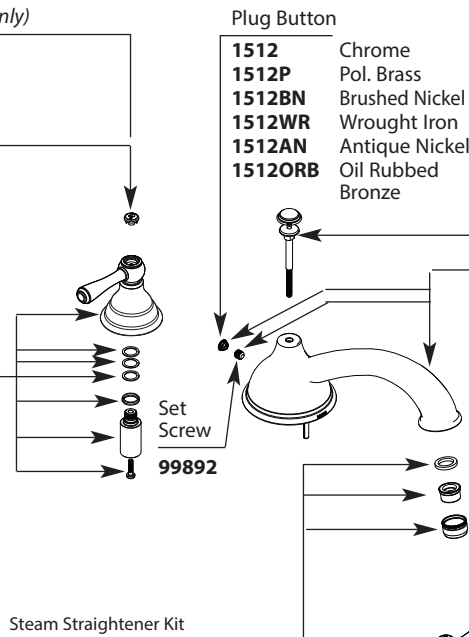

Buy it for looks. Buy it for life.®

Illustrated Parts

■ Order by Part Number

■ Trim can be used with either the 9992, 9993, 9997, 9999 valve

KINGSLEY™		
Deck Mount Two-Handle Roman Tub Filler Trim with Diverter		
MODEL	HANDLE	FINISH
T912	Lever	Chrome
T912BN	Lever	Brushed Nickel
T912WR	Lever	Wrought Iron
T912AN	Lever	Antique Nickel
T912AZ	Lever	Antique Bronze
T912ORB	Lever	Oil Rubbed Bronze
DISCONTINUED SKUS		
T912P	Lever	Polished Brass
T912CP	Lever	Chrome/Pol Brass

Handle Cap
(Includes white hot & cold indicators only)

114324W White

Handle Caps all includes white

- 114324** Chrome
- 114324P** Polished Brass
- 114324BN** Brushed Nickel
- 114324WR** Wrought Iron
- 114324AN** Antique Nickel
- 114324AZ** Antique Bronze
- 114324ORB** Oil Rubbed Bronze

Handle Hub Kit

- 114337** Chrome
- 114337CP** Chrome/Pol. Brass
- 114337P** Polished Brass
- 114337BN** Brushed Nickel
- 114337WR** Wrought Iron
- 114337AN** Antique Nickel
- 114337AZ** Antique Bronze
- 114337ORB** Oil Rubbed Bronze

Plug Button

- 1512** Chrome
- 1512P** Pol. Brass
- 1512BN** Brushed Nickel
- 1512WR** Wrought Iron
- 1512AN** Antique Nickel
- 1512ORB** Oil Rubbed Bronze

Diverter Rod Kit

- 114340** Chrome
- 114340CP** Chrome/Pol. Brass
- 114340P** Pol. Brass
- 114340BN** Brushed Nickel
- 114340WR** Wrought Iron
- 114340AN** Antique Nickel
- 114340AZ** Antique Bronze
- 114340ORB** Oil Rubbed Bronze