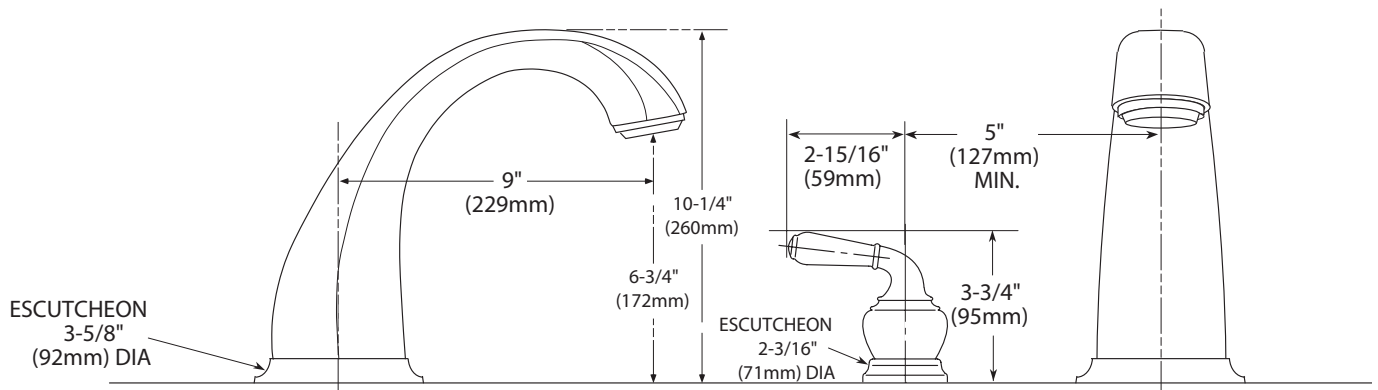

Buy it for looks. Buy it for life.®

Specifications

DESCRIPTION

- Metal construction with various finishes identified by suffix

OPERATION

- Lever style handles with hot and cold color indicator
- Rotate hot side handle counterclockwise to open (clockwise to close) and the cold side handle (clockwise to open) and (counterclockwise to close)

MONTICELLO®

Two-Handle Roman Tub Faucet Trim

Models: T954 series

Valves: 4992, 4993, 4996, 4997, 4999, 64997, 64999

CRITICAL DIMENSIONS

(DO NOT SCALE)