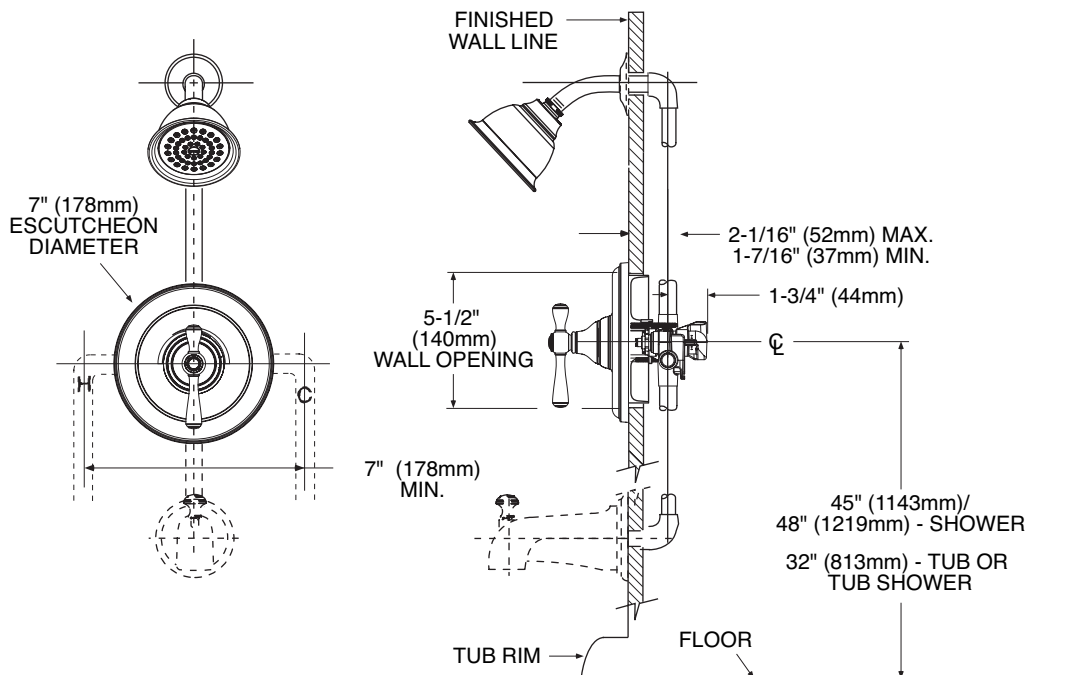

CRITICAL DIMENSIONS

(DO NOT SCALE)

FOR MORE INFORMATION CALL: 1-800-BUY-MOEN

www.moen.com