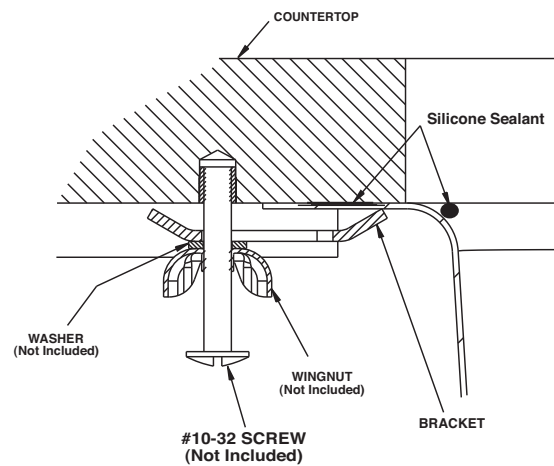

Buy it for looks. Buy it for life.®

Specifications

SINK DESCRIPTION

- Manufactured of 18 gauge stainless steel
- The bowl is a minimum of 14" x 16" x 10"
- Has one 3-1/2" diameter recessed drain opening
- Soundshield undercoating maximizes sound deadening and inhibits condensation
- Made in U.S.A.
- Silicone sealant not provided. Includes mounting bracket
- Other standard mounting hardware not included

**Lancelot® Undermount
Single Bowl Sink
Model: S22352
(UMTL-14" x 16" x 10")**

Installation Detail

CRITICAL DIMENSIONS

(DO NOT SCALE)