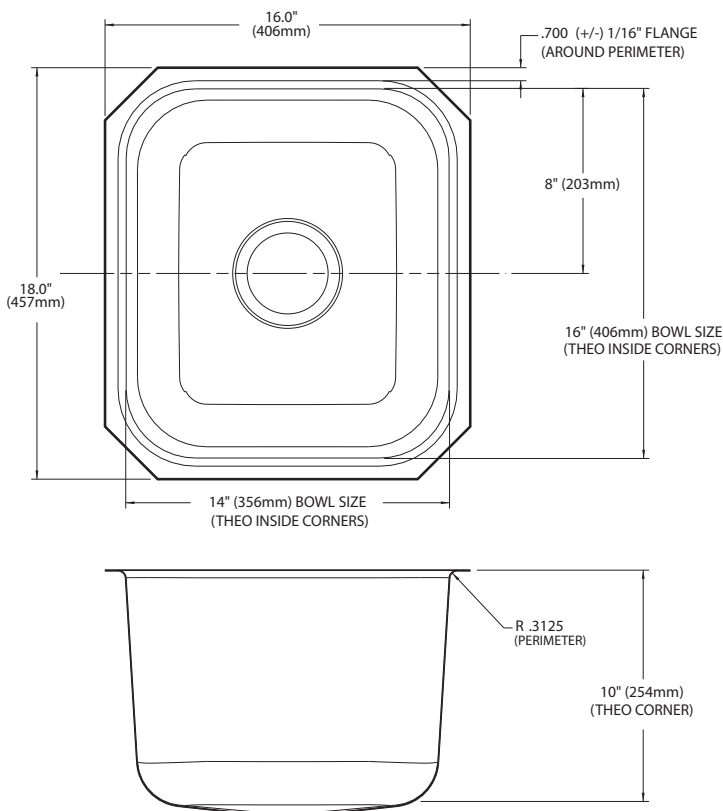

Buy it for looks. Buy it for life.®

Specifications

SINK DESCRIPTION

- Manufactured of 18 gauge stainless steel
- The bowl is a minimum of 14" x 16" x 10"
- Has one 3-1/2" diameter recessed drain opening
- Soundshield undercoating maximizes sound deadening and inhibits condensation
- Made in U.S.A.
- Silicone sealant not provided. Includes mounting bracket
- Other standard mounting hardware not included

**Lancelot® Undermount
Single Bowl Sink
Model: S22352
(UMTL-14" x 16" x 10")**

Installation Detail

CRITICAL DIMENSIONS

(DO NOT SCALE)