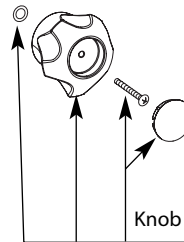

Set Screw

94770

115000
(Not included in L82694CBN, L82691CBN, L82691SRN)