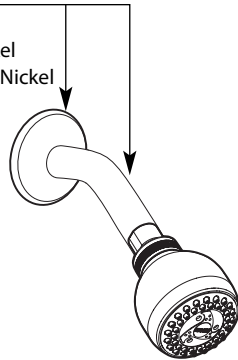

# Illustrated Parts

■ Order by Part Number

POSI-TEMP® Single-Handle Tub/Shower Valve		
MODEL	TYPE	FINISH
L82691	Shower Only	Chrome
L82691CBN	Shower Only	Classic Brushed Nickel
L82691SRN	Shower Only	Spot Resist Brushed Nickel
L82694	Tub/Shower	Chrome
L82694CBN	Tub/Shower	Classic Brushed Nickel
L82694SRN	Tub/Shower	Spot Resist Brushed Nickel
L82839	Tub/Shower	Chrome
L82691EP	Shower Only	Eco-Performance Chrome
L82691EPSRN	Shower Only	Eco-Performance Spot Resist Brushed Nickel
L82694EP	Tub/Shower	Eco-Performance Chrome
L82694EPSRN	Tub/Shower	Eco-Performance Spot Resist Brushed Nickel
L82839EP	Tub/Shower	Eco-Performance Chrome

Shower Arm & Flange

- A704** Chrome
- A704CBN** Classic Brushed Nickel
- A704SRN** Spot Resist Brushed Nickel

Showerhead

- 100997** Chrome
- 100997CBN** Classic Brushed Nickel
- 100997SRN** Spot Resist Brushed Nickel
- 100997EP** Eco-Performance Chrome
- 100997EPSRN** Eco-Performance Spot Resist Brushed Nickel

Retainer Clip

**96914**

Replacement Cartridge

**1222**

Stop Tube Kit

- 96987** Chrome
- 96987BN** Use for Classic Brushed & Spot Resist Brushed Nickel

Cartridge Repair Kit  
(Contains grommets, grease pack and all necessary O-Rings)