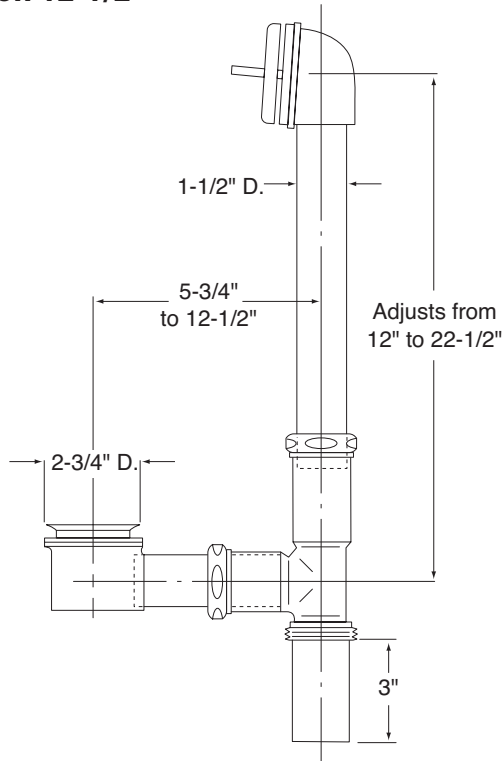

Buy it for looks. Buy it for life.®

Specifications

DESCRIPTION

- Trip Lever bath waste for whirlpool tubs
- 1-1/2" hi-tee
- 17 gauge brass tube with brass nuts
- Adjustable trip lever
- 1-1/2" brass waste shoe
- All metal trim
- Removable grid strainer
- Available Finishes:
 - Chrome
 - Brushed Chrome
 - Chrome/LifeShine® Polished Brass
 - LifeShine® Brushed Nickel
 - LifeShine® Polished Brass
 - LifeShine® Satine
 - LifeShine® Brushed Bronze
 - LifeShine® Nickel
 - Pewter
 - Wrought Iron
 - Antique Nickel
 - Oil Rubbed Bronze
 - Platinum
 - Antique Bronze

WARRANTY

- Lifetime limited warranty against finish defects to the original consumer purchaser
- 5 year warranty if used in commercial installations

Max height 22-1/2"
Max extension 12-1/2"

CRITICAL DIMENSIONS

(DO NOT SCALE)

BATH WASTE

| | |
|-----------------|-------------------|
| 90480 | Chrome |
| 90480BC | Brushed Chrome |
| 90480CP | Chrome/Pol. Brass |
| 90480BN | Brushed Nickel |
| 90480P | Polished Brass |
| 90480ST | Satine |
| 90480BB | Brushed Bronze |
| 90480NL | Nickel |
| 90480PW | Pewter |
| 90480WR | Wrought Iron |
| 90480AN | Antique Nickel |
| 90480ORB | Oil Rubbed Bronze |
| 90480PM | Platinum |
| 90480AZ | Antique Bronze |