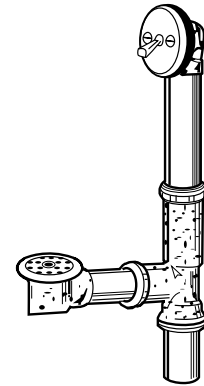

Buy it for looks. Buy it for life.®

Specifications

DESCRIPTION

- Trip Lever bath waste for whirlpool tubs
- 1-1/2" hi-tee
- 17 gauge brass tube with brass nuts
- Adjustable trip lever
- 1-1/2" brass waste shoe
- All metal trim
- Removable grid strainer
- Available Finishes:
 - Chrome
 - Brushed Chrome
 - Chrome/LifeShine® Polished Brass
 - LifeShine® Brushed Nickel
 - LifeShine® Polished Brass
 - LifeShine® Satine
 - LifeShine® Brushed Bronze
 - LifeShine® Nickel
 - Pewter
 - Wrought Iron
 - Antique Nickel
 - Oil Rubbed Bronze
 - Platinum
 - Antique Bronze

WARRANTY

- Lifetime limited warranty against finish defects to the original consumer purchaser
- 5 year warranty if used in commercial installations

Max height 22-1/2"
Max extension 12-1/2"

CRITICAL DIMENSIONS

(DO NOT SCALE)

BATH WASTE

| | |
|-----------------|-------------------|
| 90480 | Chrome |
| 90480BC | Brushed Chrome |
| 90480CP | Chrome/Pol. Brass |
| 90480BN | Brushed Nickel |
| 90480P | Polished Brass |
| 90480ST | Satine |
| 90480BB | Brushed Bronze |
| 90480NL | Nickel |
| 90480PW | Pewter |
| 90480WR | Wrought Iron |
| 90480AN | Antique Nickel |
| 90480ORB | Oil Rubbed Bronze |
| 90480PM | Platinum |
| 90480AZ | Antique Bronze |