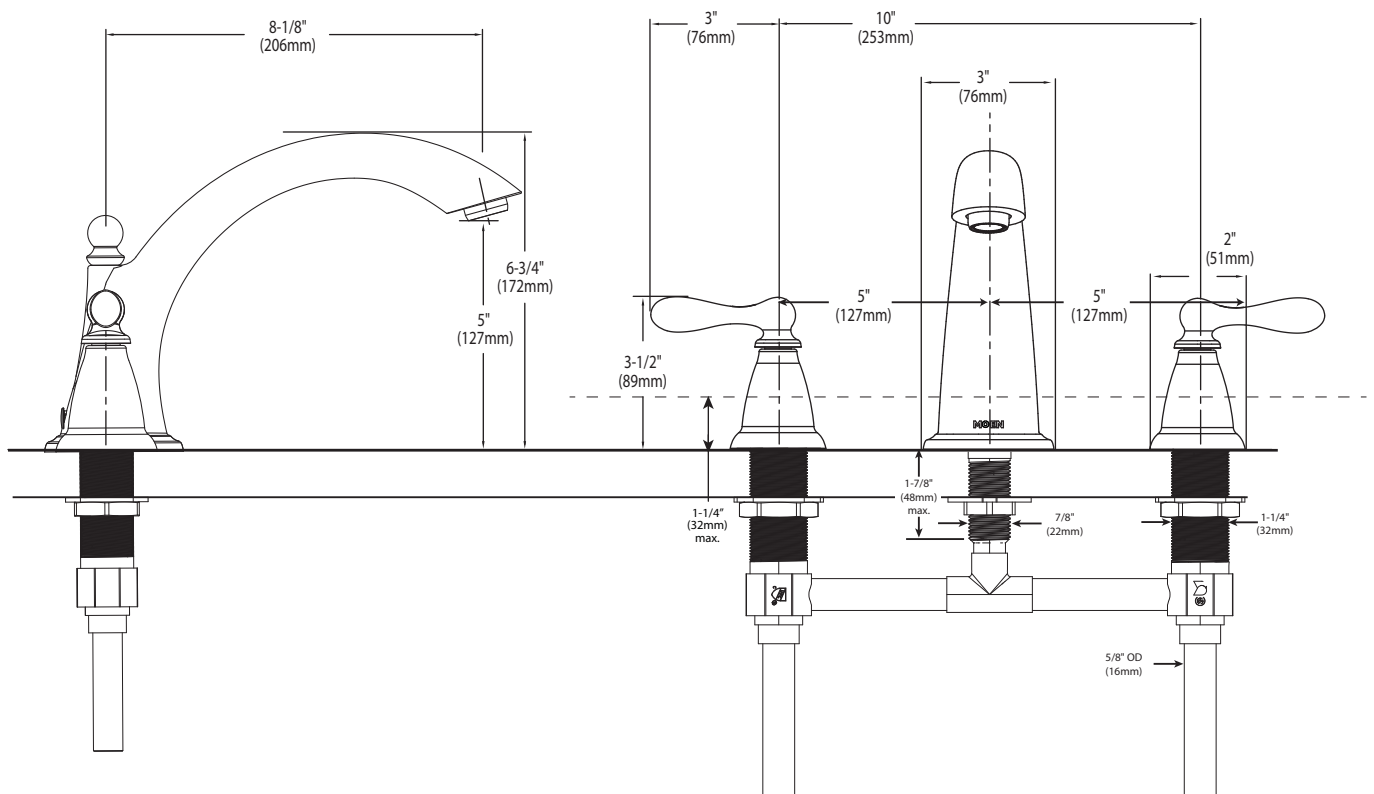

CRITICAL DIMENSIONS

(DO NOT SCALE)

FOR MORE INFORMATION CALL: 1-800-BUY-MOEN

www.moen.com