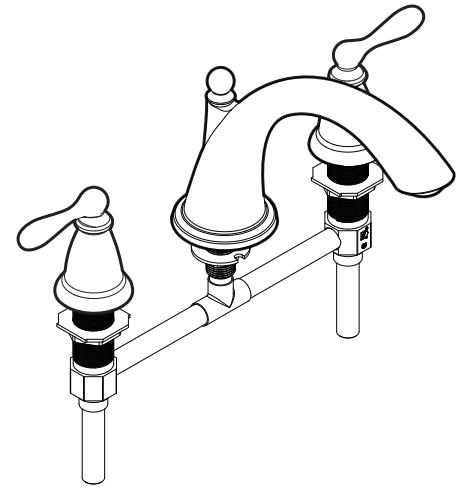

Buy it for looks. Buy it for life.®

Specifications

DESCRIPTION

- Metal construction
- Designed to be installed on decks up to 1-7/8" (48mm) on 10" centers

OPERATION

- Rotate hot side handle counterclockwise to open (clockwise to close) and the cold side handle clockwise to open (counterclockwise to close)

FLOW

- Designed to deliver 16 gpm at 45 psi. (60L/min)

CARTRIDGE

- Nonmetallic and stainless steel materials

STANDARDS

- Designed and manufactured to comply with the applicable requirements of: ASME A112.18.1/CSA B-125.1 and all applicable requirements referenced therein

- ADA for lever handles

WARRANTY

- Lifetime limited warranty against leaks, drips and finish defects to the original consumer purchaser
- 5 year warranty if used in commercial installations

CALDWELL™
Two-Handle Roman Tub Faucet Trim

Models: 86440 series