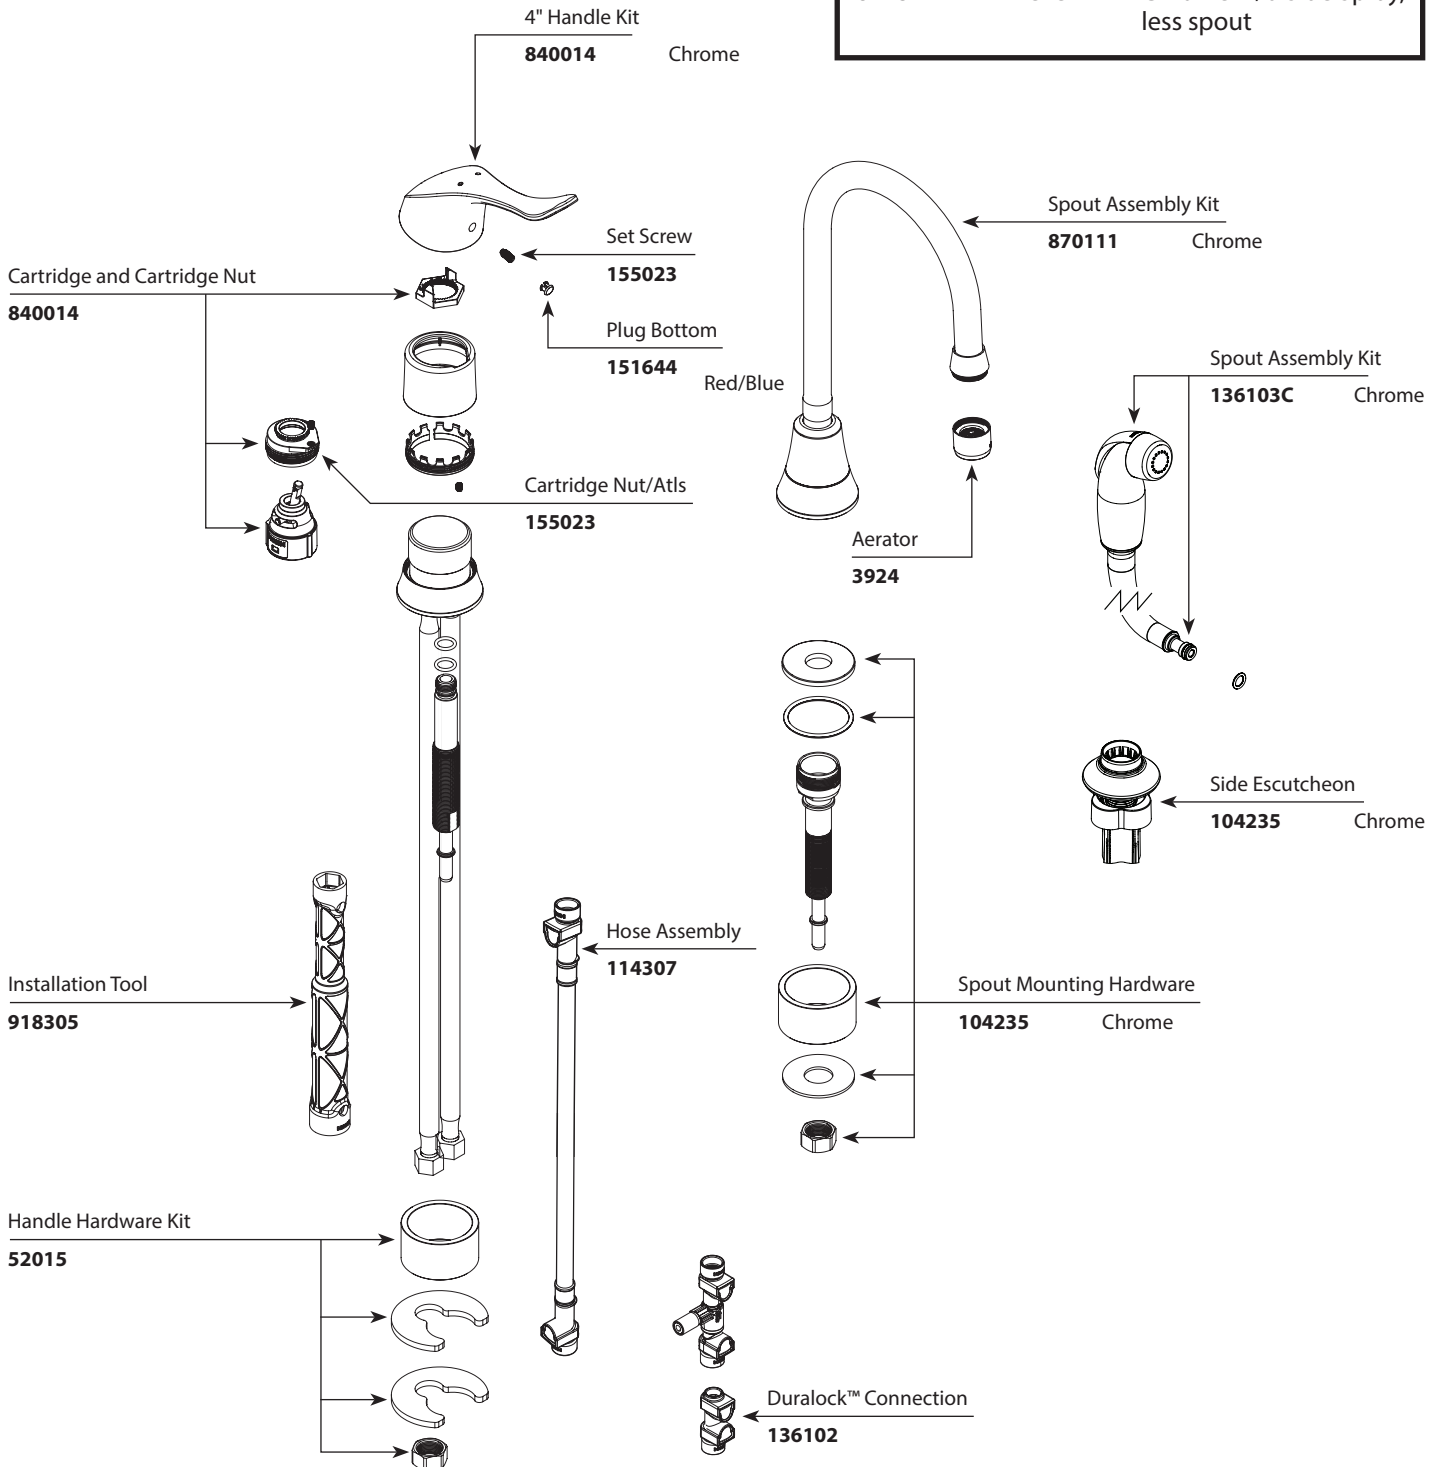

■ Order by Part Number

*There is more than 1 version of this model.
Page down to identify the version you have.
For models after April 2013.*

| Single Handle Multi-Purpose Faucet w/Side Spray | | |
|---|--------|-----------------------------------|
| MODEL | HANDLE | FINISH |
| 8138 | Lever | Chrome w/ Side Spray |
| 8137 | Lever | Chrome w/o Side Spray |
| 8125 | Lever | Chrome w/o Side Spray, less spout |

■ Order by Part Number

Illustrated Parts

Single Handle Multi-Purpose Faucet w/side spray

| <u>MODEL</u> | <u>HANDLE</u> | <u>FINISH</u> |
|--------------|---------------|---------------|
| 8138 | Lever | Chrome |