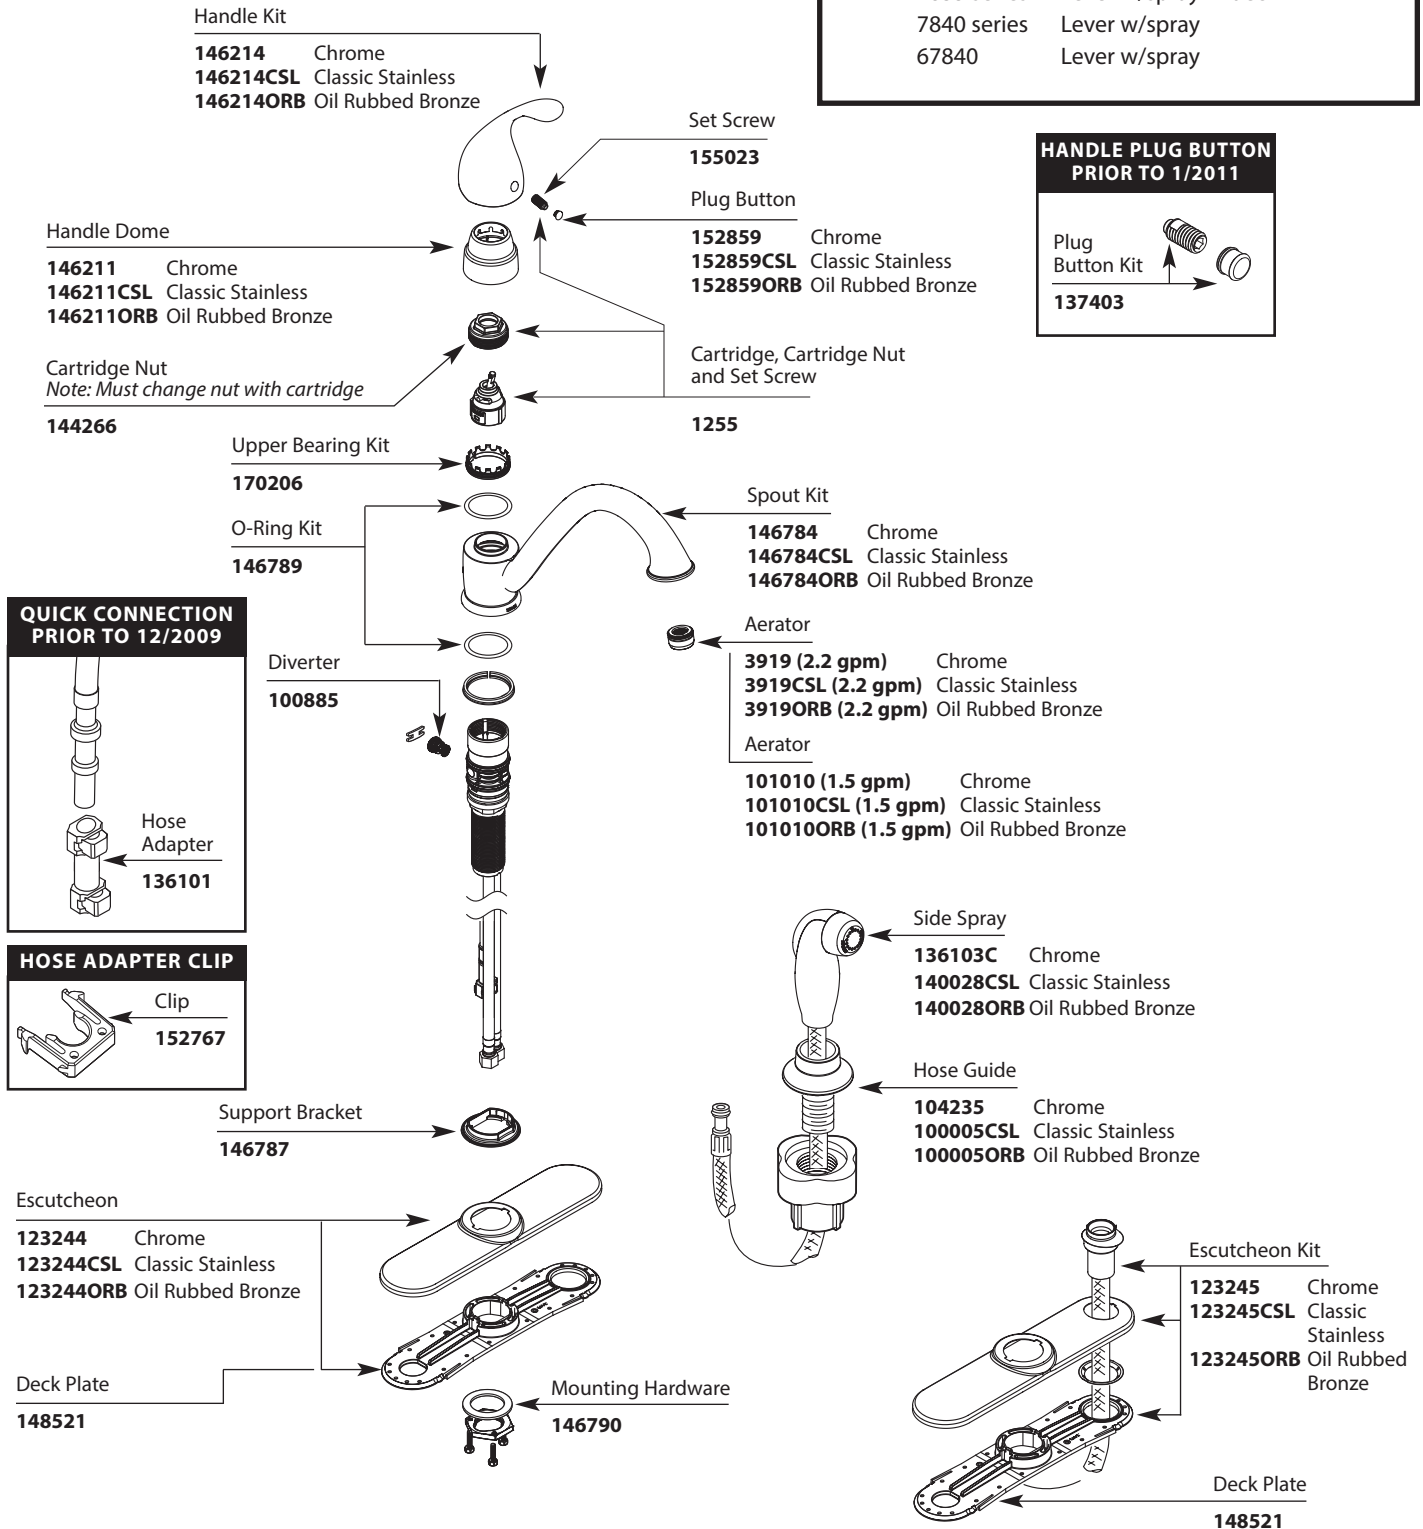

Buy it for looks. Buy it for life.®

Illustrated Parts

■ Order by Part Number

*There is more than 1 version of this model.
Page down to identify the version you have.*

CAMERIST™
Single-Handle Kitchen Faucet

MODEL	TYPE
7825 series	Lever
7835 series	Lever w/spray in deck
7840 series	Lever w/spray
67840	Lever w/spray

Buy it for looks. Buy it for life.®

■ Order by Part Number

Illustrated Parts

CAMERIST™ Single-Handle Kitchen Faucet

MODEL	TYPE
7825 series	Lever
7835 series	Lever w/spray in deck
7840 series	Lever w/spray
67840	Lever w/spray

HANDLE PLUG BUTTON PRIOR TO 1/2011

Buy it for looks. Buy it for life.®

■ Order by Part Number

Illustrated Parts

CAMERIST™ Single-Handle Kitchen Faucet

MODEL	TYPE
7825 series	Lever
7835 series	Lever w/spray in deck
7840 series	Lever w/spray
67840	Lever w/spray