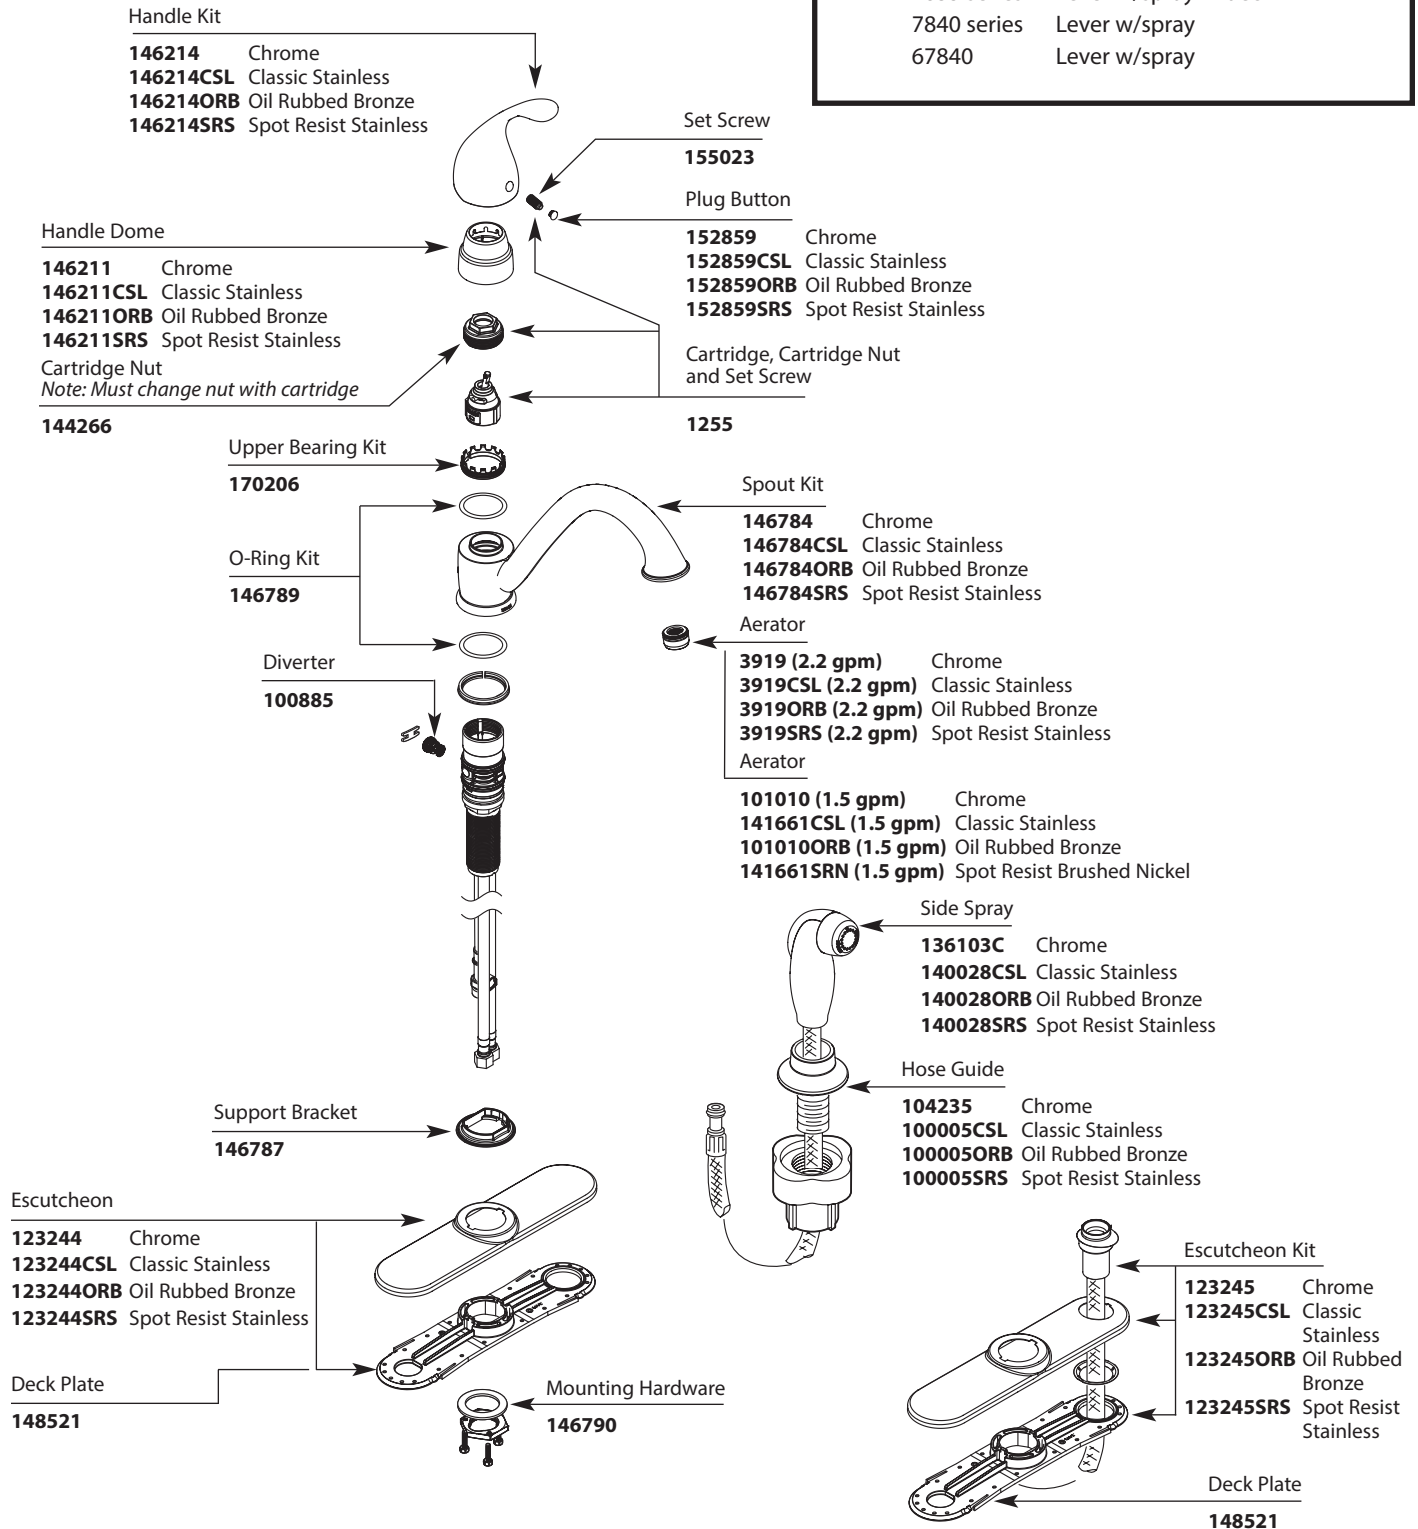

Buy it for looks. Buy it for life.®

Illustrated Parts

■ Order by Part Number

*There is more than 1 version of this model.
Page down to identify the version you have.*

CAMERIST™
Single-Handle Kitchen Faucet

MODEL	TYPE
7825 series	Lever
7835 series	Lever w/spray in deck
7840 series	Lever w/spray
67840	Lever w/spray

Buy it for looks. Buy it for life.®

■ Order by Part Number

Illustrated Parts

CAMERIST™ Single-Handle Kitchen Faucet

MODEL	TYPE
7825 series	Lever
7835 series	Lever w/spray in deck
7840 series	Lever w/spray
67840	Lever w/spray

HANDLE PLUG BUTTON PRIOR TO 1/2011

Buy it for looks. Buy it for life.®

■ Order by Part Number

Illustrated Parts

CAMERIST™ Single-Handle Kitchen Faucet

MODEL	TYPE
7825 series	Lever
7835 series	Lever w/spray in deck
7840 series	Lever w/spray
67840	Lever w/spray