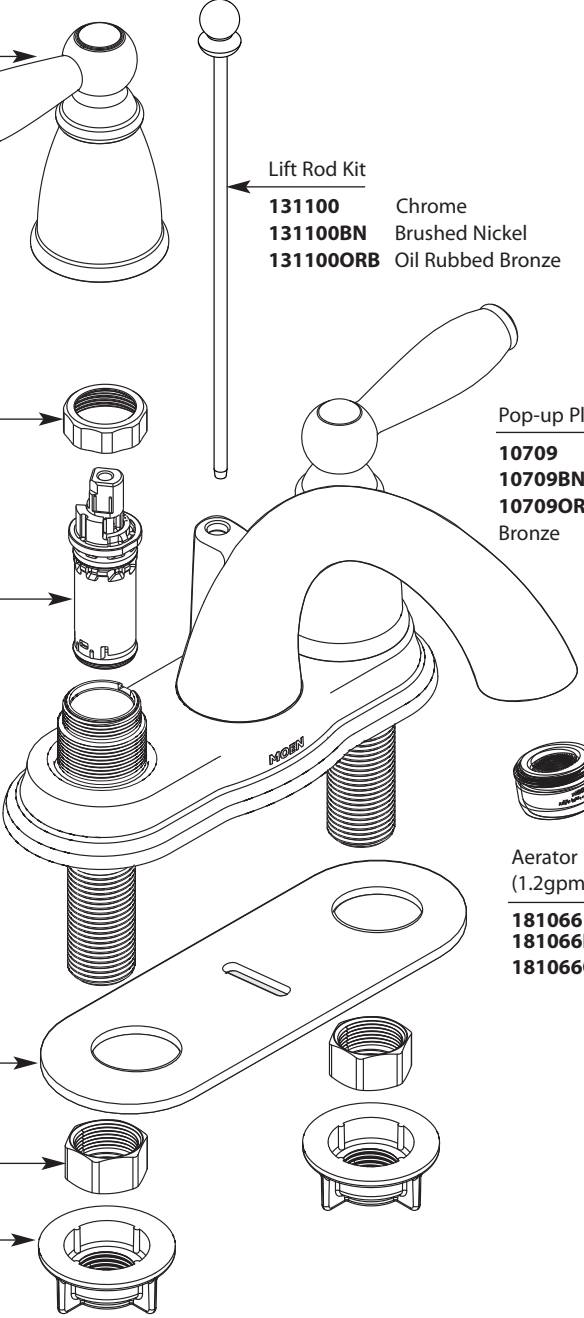

Buy it for looks. Buy it for life.®

Illustrated Parts

■ Order by Part Number

Models Prior to 9/09

Handle Cap
131099 Chrome
131099BN Brushed Nickel
131099ORB Oil Rubbed Bronze

Handle Screw Kit (2)
11854

BRANTFORD™ 4" Lavatory Faucet with Metal Waste Assembly	
MODEL	FINISH
6610	Chrome
6610BN	Brushed Nickel
6610ORB	Oil Rubbed Bronze
66610	Chrome (Bulk)

Option

Color Indicators (x2)
150883

1. Handle Kit - HOT
2. **131097** Chrome
   - **131097BN** Brushed Nickel
   - **131097ORB** Oil Rubbed Bronze

1. Handle Kit - COLD
2. **131098** Chrome
   - **131098BN** Brushed Nickel
   - **131098ORB** Oil Rubbed Bronze

1. Lift Rod Kit
2. **131100** Chrome
   - **131100BN** Brushed Nickel
   - **131100ORB** Oil Rubbed Bronze

1. Cartridge Nut (x2)
   97535

1. Replacement Cartridge
   1224

1. Pop-up Plug & Seat
2. **10709** Chrome
   - **10709BN** Brushed Nickel
   - **10709ORB** Oil Rubbed Bronze

1. Aerator
   (1.2gpm) (2.2gpm)
2. **181066** Chrome
   - **181066BN** Brushed Nickel
   - **181066ORB** Oil Rubbed Bronze
   - **3919** Chrome
   - **3919BN** Brushed Nickel
   - **3919ORB** Oil Rubbed Bronze

1. Gasket
   128869

1. Hardware Package
   13678