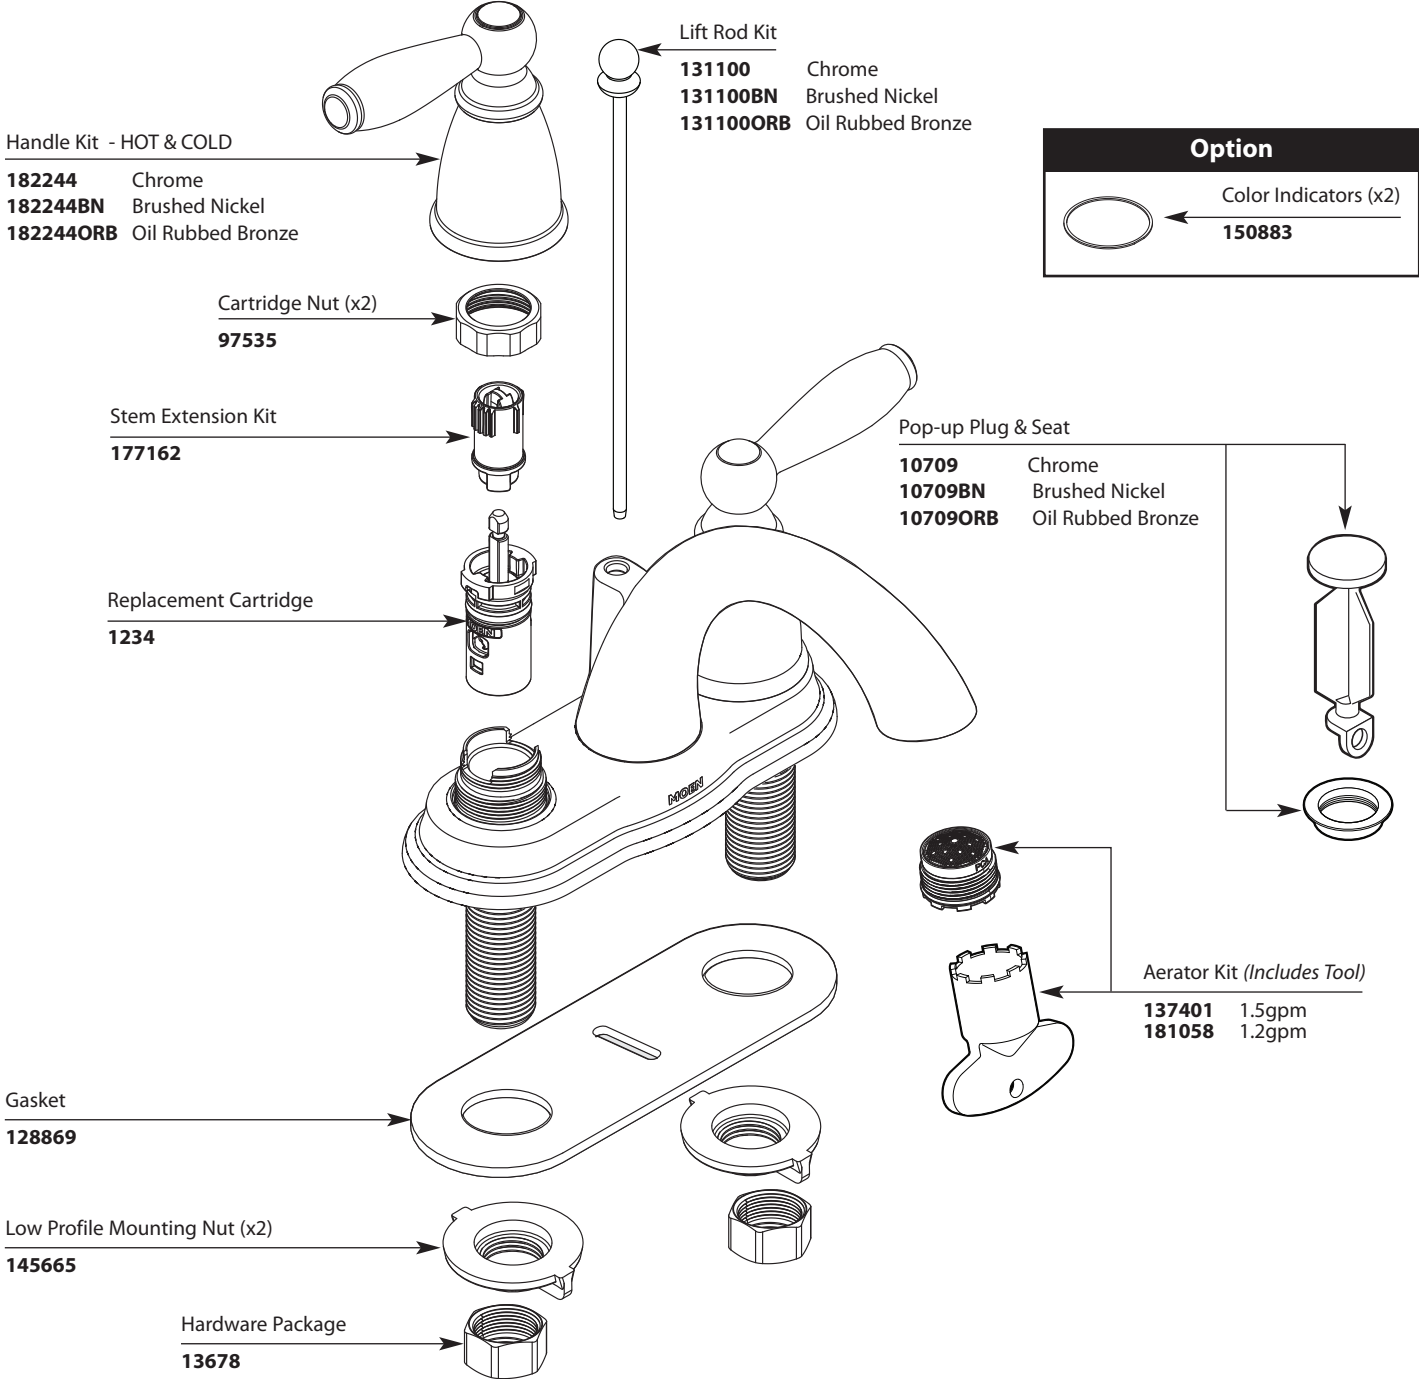

Buy it for looks. Buy it for life.®

Illustrated Parts

■ Order by Part Number

There is more than 1 version of this model
Page down to identify the version you have

BRANTFORD™	
4" Lavatory Faucet	
with Metal Waste Assembly	
MODEL	FINISH
6610	Chrome (Feb. 2015)
6610BN	Brushed Nickel (Dec. 2014)
6610ORB	Oil Rubbed Bronze (Oct. 2014)
66610	Chrome (Bulk) (Feb. 2015)