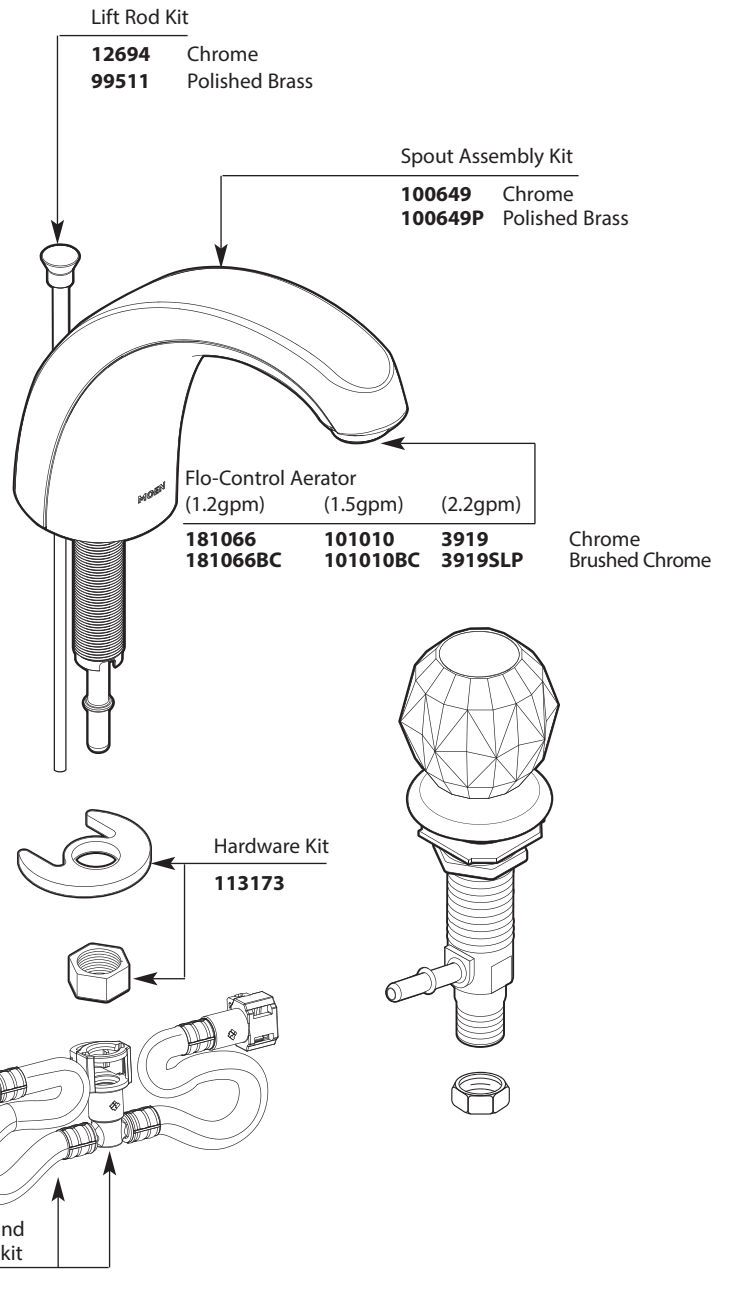

Buy it for looks. Buy it for life.®

■ Order by Part Number

*There is more than 1 version of this model.
Page down to identify the version you have.*

Illustrated Parts

CHATEAU®		
Two-Handle Widespread Lavatory Faucet		
MODEL	TYPE	FINISH
4962	Lav w/metal waste	Chrome
4962P	Lav w/metal waste	Polished Brass
64962	Lav w/50-50 waste	Chrome
DISCONTINUED SKUS		
4962A	Lav w/metal waste	Antique Brass
4962W	Lav w/metal waste	Glacier
64962P	Lav w/50-50 waste	Polished Brass

Buy it for looks. Buy it for life.®

■ Order by Part Number

Illustrated Parts

CHATEAU®		
Two-Handle Widespread Lavatory Faucet		
MODEL	TYPE	FINISH
4962	Lav w/metal waste	Chrome
4962P	Lav w/metal waste	Polished Brass
64962	Lav w/50-50 waste	Chrome
DISCONTINUED SKUS		
4962A	Lav w/metal waste	Antique Brass
4962W	Lav w/metal waste	Glacier
64962P	Lav w/50-50 waste	Polished Brass