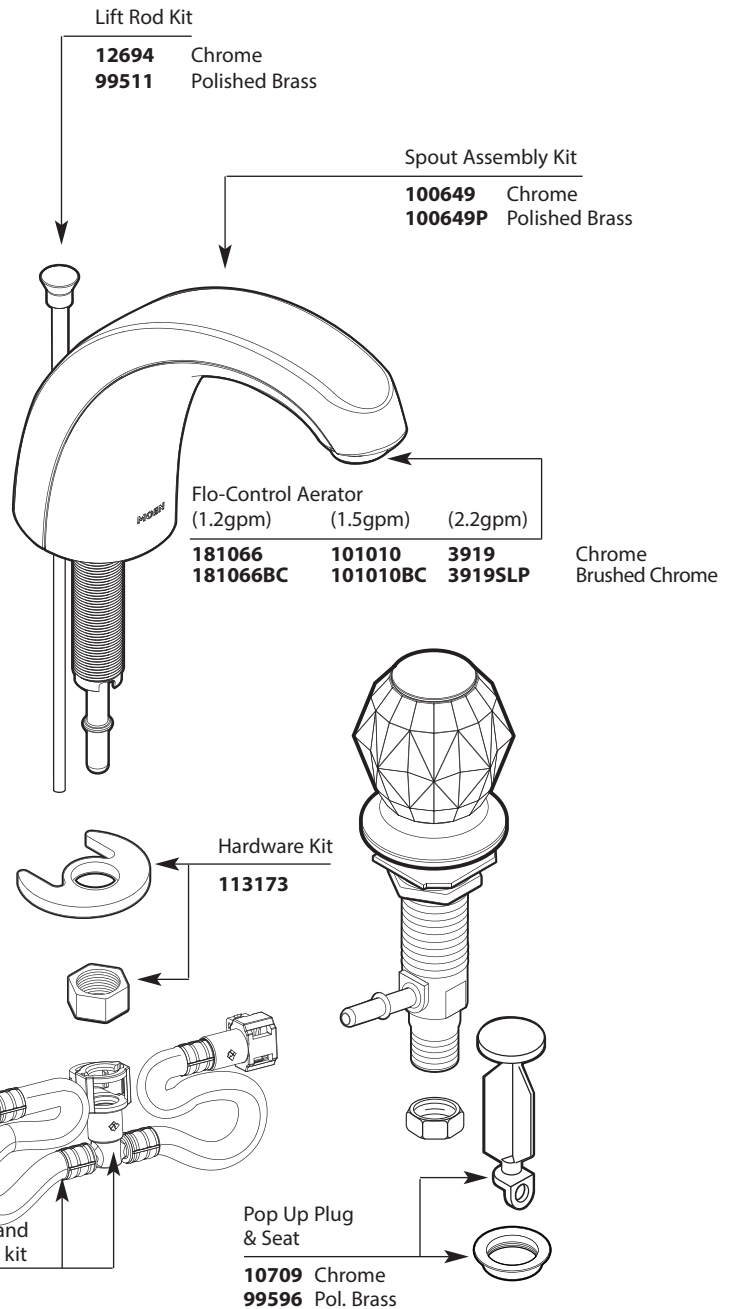

Buy it for looks. Buy it for life.®

■ Order by Part Number

*There is more than 1 version of this model.
Page down to identify the version you have.*

Illustrated Parts

CHATEAU®		
Two-Handle Widespread Lavatory Faucet		
MODEL	TYPE	FINISH
4962	Lav w/metal waste	Chrome
4962P	Lav w/metal waste	Polished Brass
64962	Lav w/50-50 waste	Chrome
DISCONTINUED SKUS		
4962A	Lav w/metal waste	Antique Brass
4962W	Lav w/metal waste	Glacier
64962P	Lav w/50-50 waste	Polished Brass

Buy it for looks. Buy it for life.®

■ Order by Part Number

Illustrated Parts

CHATEAU®		
Two-Handle Widespread Lavatory Faucet		
MODEL	TYPE	FINISH
4962	Lav w/metal waste	Chrome
4962P	Lav w/metal waste	Polished Brass
64962	Lav w/50-50 waste	Chrome
DISCONTINUED SKUS		
4962A	Lav w/metal waste	Antique Brass
4962W	Lav w/metal waste	Glacier
64962P	Lav w/50-50 waste	Polished Brass