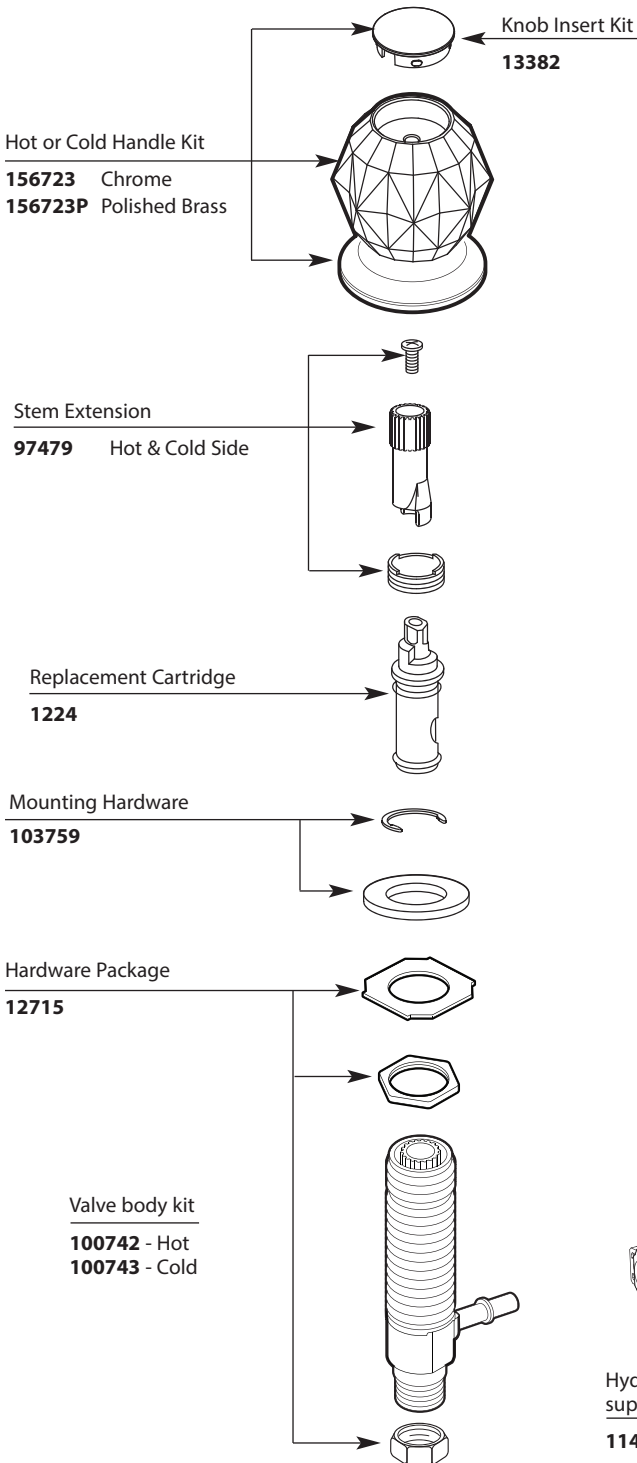

Buy it for looks. Buy it for life.®

■ Order by Part Number

*There is more than 1 version of this model.
Page down to identify the version you have.*

Illustrated Parts

CHATEAU®		
Two-Handle Widespread Lavatory Faucet		
MODEL	TYPE	FINISH
4962	Lav w/metal waste	Chrome
4962P	Lav w/metal waste	Polished Brass
64962	Lav w/50-50 waste	Chrome
DISCONTINUED SKUS		
4962A	Lav w/metal waste	Antique Brass
4962W	Lav w/metal waste	Glacier
64962P	Lav w/50-50 waste	Polished Brass

Buy it for looks. Buy it for life.®

■ Order by Part Number

Illustrated Parts

CHATEAU®		
Two-Handle Widespread Lavatory Faucet		
MODEL	TYPE	FINISH
4962	Lav w/metal waste	Chrome
4962P	Lav w/metal waste	Polished Brass
64962	Lav w/50-50 waste	Chrome
DISCONTINUED SKUS		
4962A	Lav w/metal waste	Antique Brass
4962W	Lav w/metal waste	Glacier
64962P	Lav w/50-50 waste	Polished Brass