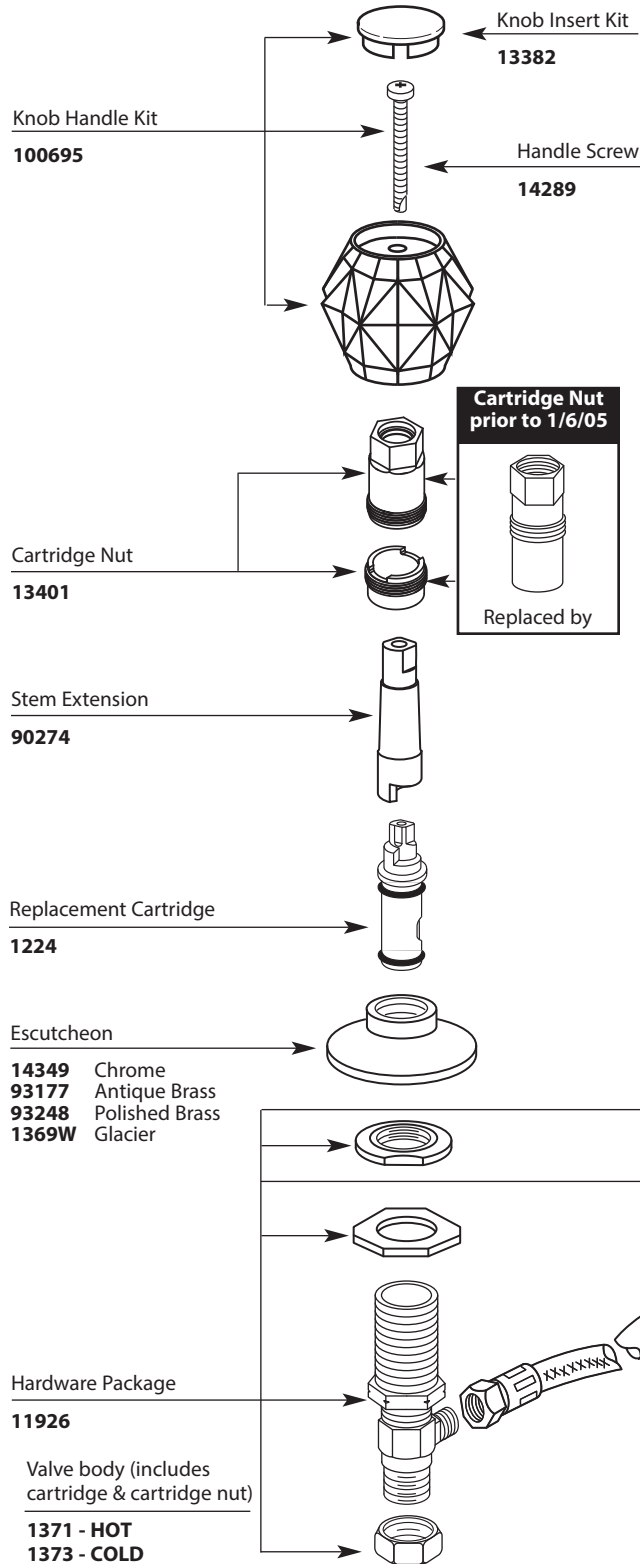

Buy it for looks. Buy it for life.®

■ Order by Part Number

*There is more than 1 version of this model.
Page down to identify the version you have.*

Illustrated Parts

CHATEAU®		
Two-Handle Widespread Lavatory Faucet		
MODEL	TYPE	FINISH
4962	Lav w/metal waste	Chrome
4962P	Lav w/metal waste	Polished Brass
64962	Lav w/50-50 waste	Chrome
DISCONTINUED SKUS		
4962A	Lav w/metal waste	Antique Brass
4962W	Lav w/metal waste	Glacier
64962P	Lav w/50-50 waste	Polished Brass

Buy it for looks. Buy it for life.®

■ Order by Part Number

Illustrated Parts

CHATEAU®		
Two-Handle Widespread Lavatory Faucet		
MODEL	TYPE	FINISH
4962	Lav w/metal waste	Chrome
4962P	Lav w/metal waste	Polished Brass
64962	Lav w/50-50 waste	Chrome
DISCONTINUED SKUS		
4962A	Lav w/metal waste	Antique Brass
4962W	Lav w/metal waste	Glacier
64962P	Lav w/50-50 waste	Polished Brass