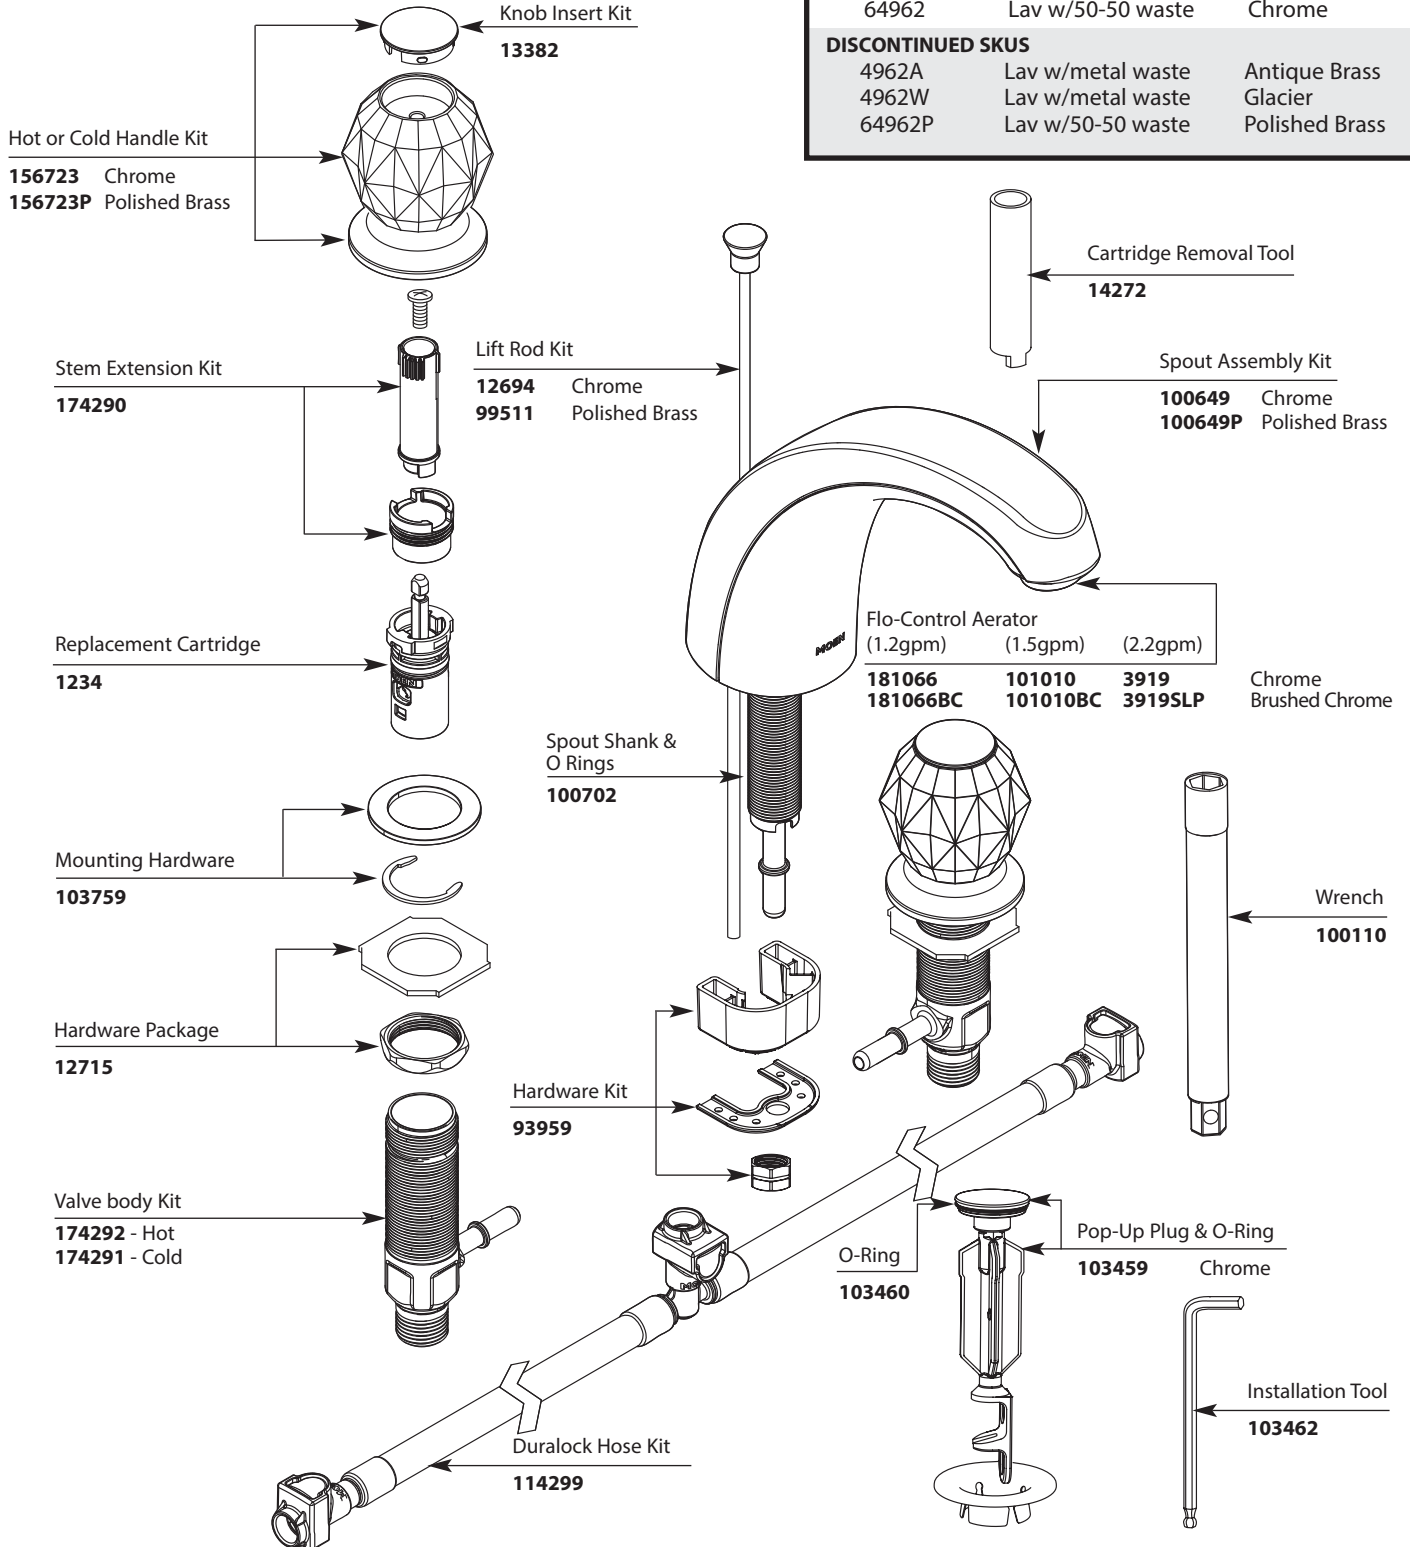

Buy it for looks. Buy it for life.®

■ Order by Part Number

*There is more than 1 version of this model.
Page down to identify the version you have.*

Illustrated Parts

CHATEAU®		
Two-Handle Widespread Lavatory Faucet		
MODEL	TYPE	FINISH
4962	Lav w/metal waste	Chrome
4962P	Lav w/metal waste	Polished Brass
64962	Lav w/50-50 waste	Chrome
DISCONTINUED SKUS		
4962A	Lav w/metal waste	Antique Brass
4962W	Lav w/metal waste	Glacier
64962P	Lav w/50-50 waste	Polished Brass

Buy it for looks. Buy it for life.®

■ Order by Part Number

Illustrated Parts

CHATEAU®		
Two-Handle Widespread Lavatory Faucet		
MODEL	TYPE	FINISH
4962	Lav w/metal waste	Chrome
4962P	Lav w/metal waste	Polished Brass
64962	Lav w/50-50 waste	Chrome
DISCONTINUED SKUS		
4962A	Lav w/metal waste	Antique Brass
4962W	Lav w/metal waste	Glacier
64962P	Lav w/50-50 waste	Polished Brass