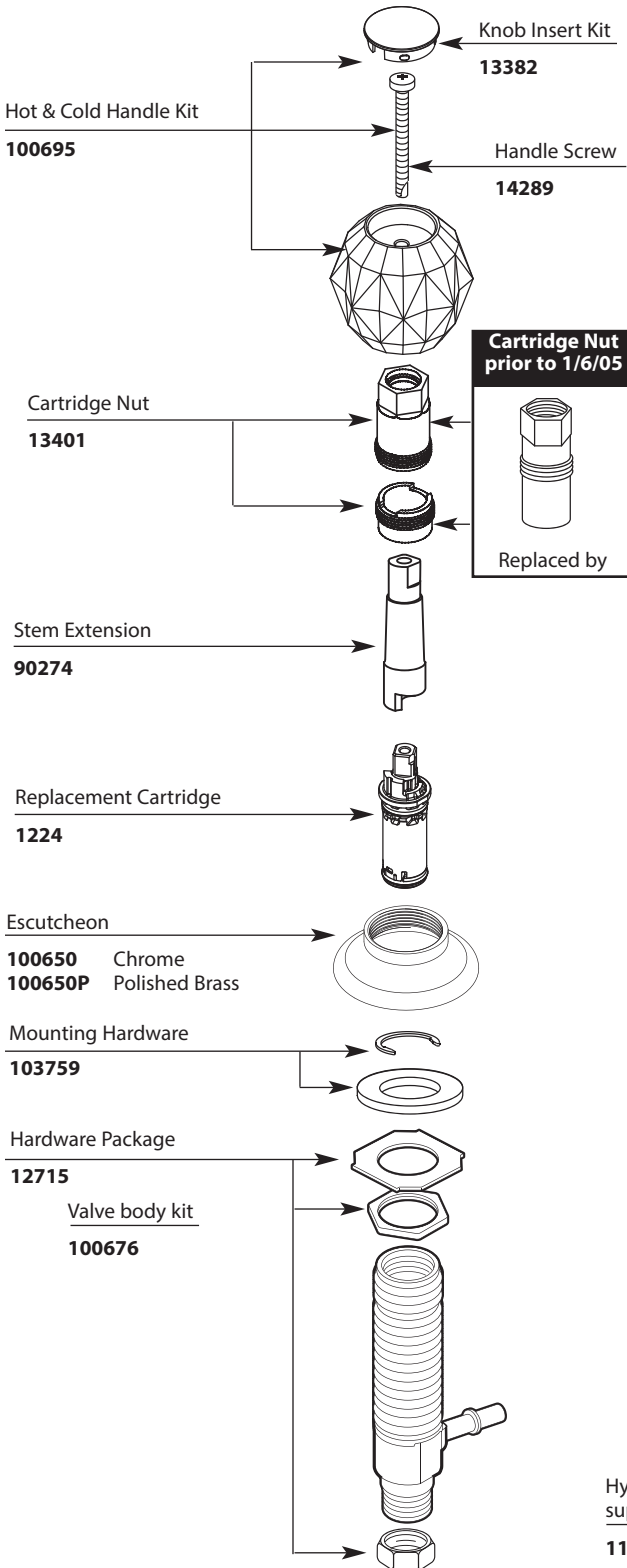

Buy it for looks. Buy it for life.®

■ Order by Part Number

*There is more than 1 version of this model.
Page down to identify the version you have.*

Illustrated Parts

CHATEAU®		
Two-Handle Widespread Lavatory Faucet		
MODEL	TYPE	FINISH
4962	Lav w/metal waste	Chrome
4962P	Lav w/metal waste	Polished Brass
64962	Lav w/50-50 waste	Chrome
DISCONTINUED SKUS		
4962A	Lav w/metal waste	Antique Brass
4962W	Lav w/metal waste	Glacier
64962P	Lav w/50-50 waste	Polished Brass

Buy it for looks. Buy it for life.®

■ Order by Part Number

Illustrated Parts

CHATEAU®		
Two-Handle Widespread Lavatory Faucet		
MODEL	TYPE	FINISH
4962	Lav w/metal waste	Chrome
4962P	Lav w/metal waste	Polished Brass
64962	Lav w/50-50 waste	Chrome
DISCONTINUED SKUS		
4962A	Lav w/metal waste	Antique Brass
4962W	Lav w/metal waste	Glacier
64962P	Lav w/50-50 waste	Polished Brass