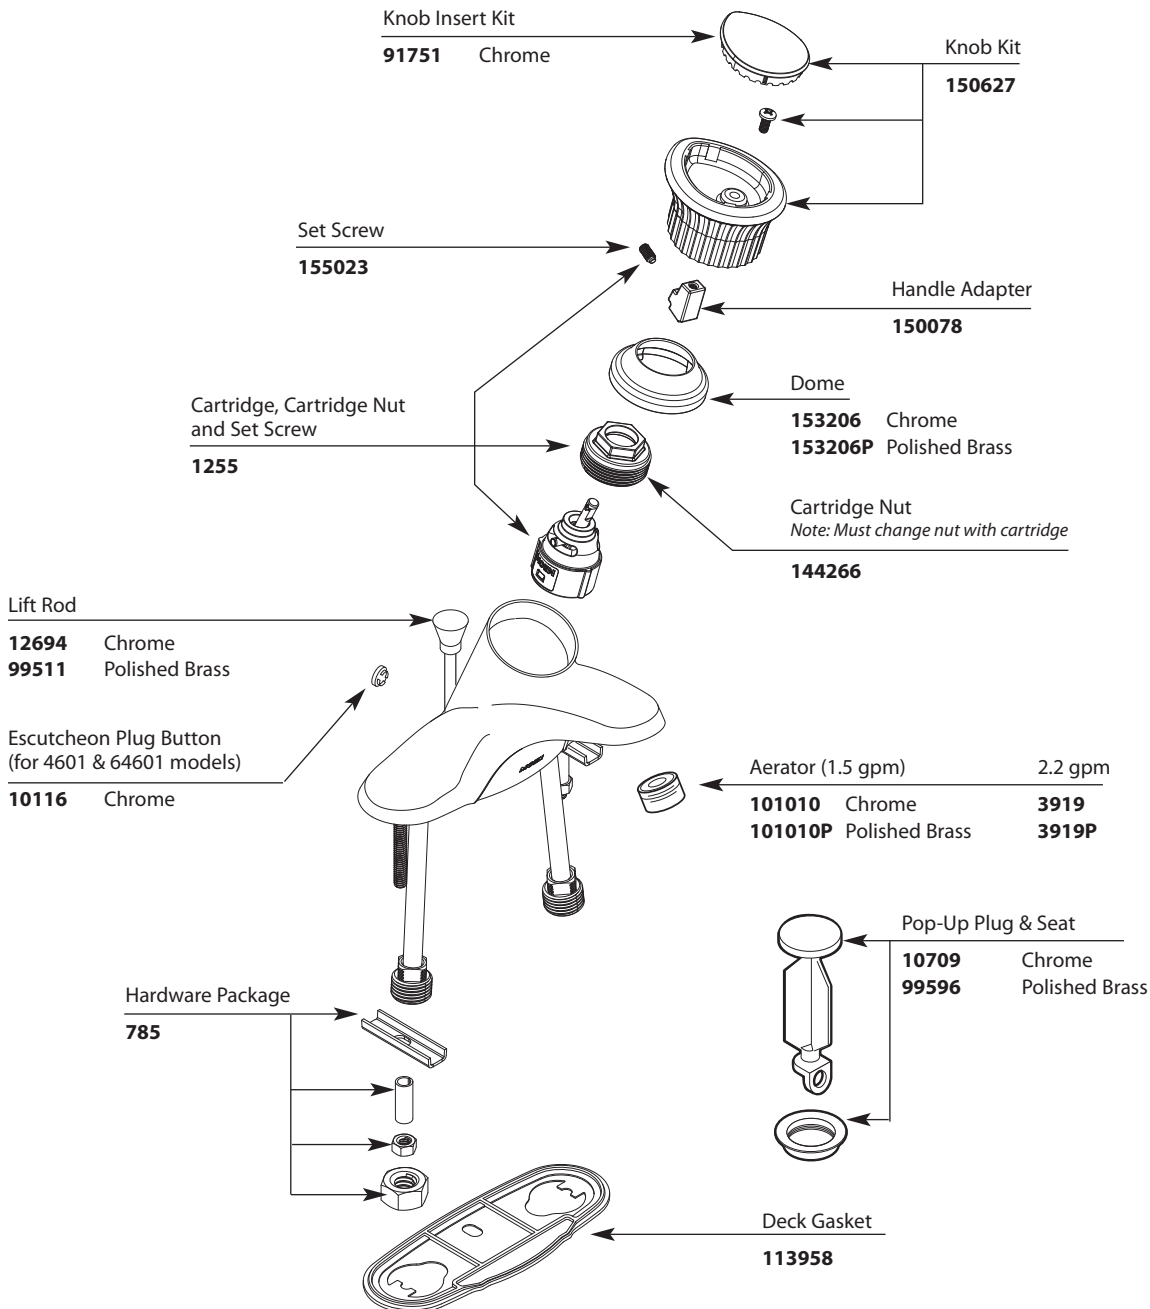

Buy it for looks. Buy it for life.®

Order by Part Number

There is more than 1 version of this model.
Page down to identify the version you have.

Illustrated Parts

CHATEAU® Single-Handle Lavatory Faucet			
MODEL		WASTE	FINISH
4601	Lav 1/2" connections	None	Chrome
4621	Lav 1/2" connections	Metallic	Chrome
4621P	Lav 1/2" connections	Metallic	Polished Brass
4625	Lav 3/8" flex supplies	Metallic	Chrome
64601	Lav 1/2" connections	None	Chrome
64620	Lav 1/2" connections	Metallic	Chrome
64621	Lav 1/2" connections	50/50	Chrome
64625	Lav 3/8" flex supplies	50/50	Chrome

Buy it for looks. Buy it for life.®

■ Order by Part Number

Illustrated Parts

CHATEAU®			
Single-Handle Lavatory Faucet			
<u>MODEL</u>		<u>WASTE</u>	<u>FINISH</u>
4601	Lav 1/2" connections	None	Chrome
4621	Lav 1/2" connections	Metallic	Chrome
4621P	Lav 1/2" connections	Metallic	Polished Brass
4625	Lav 16" supplies	Metallic	Chrome
64601	Lav 1/2" connections	None	Chrome
64620	Lav 1/2" connections	Metallic	Chrome
64621	Lav 1/2" connections	50/50	Chrome
64624	Lav 16" supplies	Metallic	Chrome
64625	Lav 16" supplies	50/50	Chrome