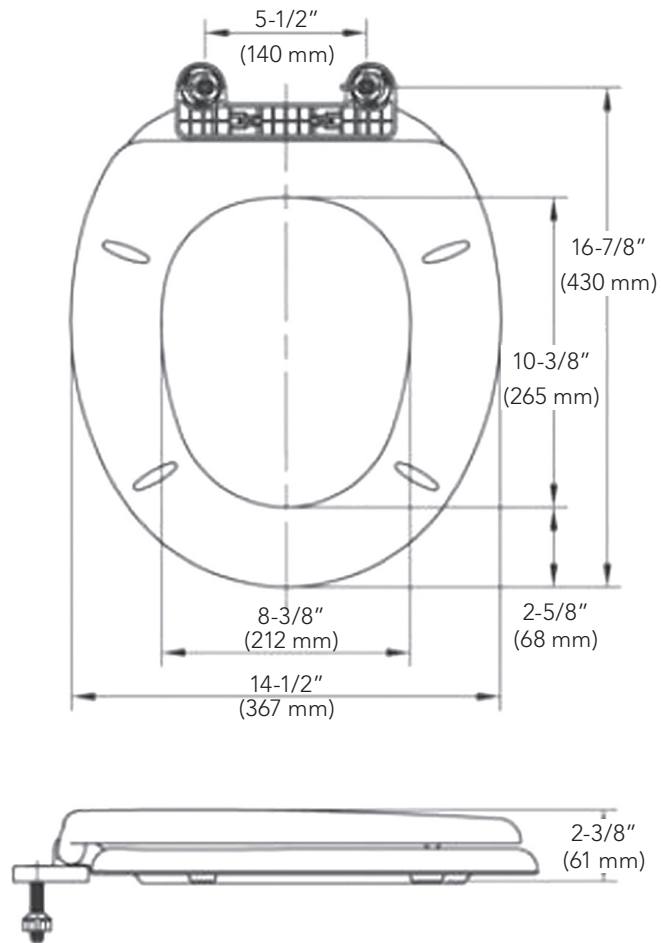

Mirabelle®

TOILET SEATS

ROUND FRONT SLOW CLOSE

Product Codes:

MIRTSSC100WH – round front slow close seat (white)

MIRTSSC100BS – round front slow close seat (biscuit)

- Heavy weight molded solid plastic
- Closed front with cover
- Molded in color matched bumpers
- Patented dampening hinge system
- Corrosion proof hardware
- Slip resistant pads with variable positioning washers
- Conforms to ANSI Z124.5

See dimensional drawing on back

©2011 Ferguson Enterprises, Inc. All Rights Reserved 6906 Rev. 03/11

Mirabelle®

TOILET SEATS

ROUND FRONT SLOW CLOSE

Product Codes:

MIRTSSC100WH – round front slow close seat (white)

MIRTSSC100BS – round front slow close seat (biscuit)

Note: All dimensions and specifications are nominal and may vary +/- 1/4". Use actual products for accuracy in critical situations.