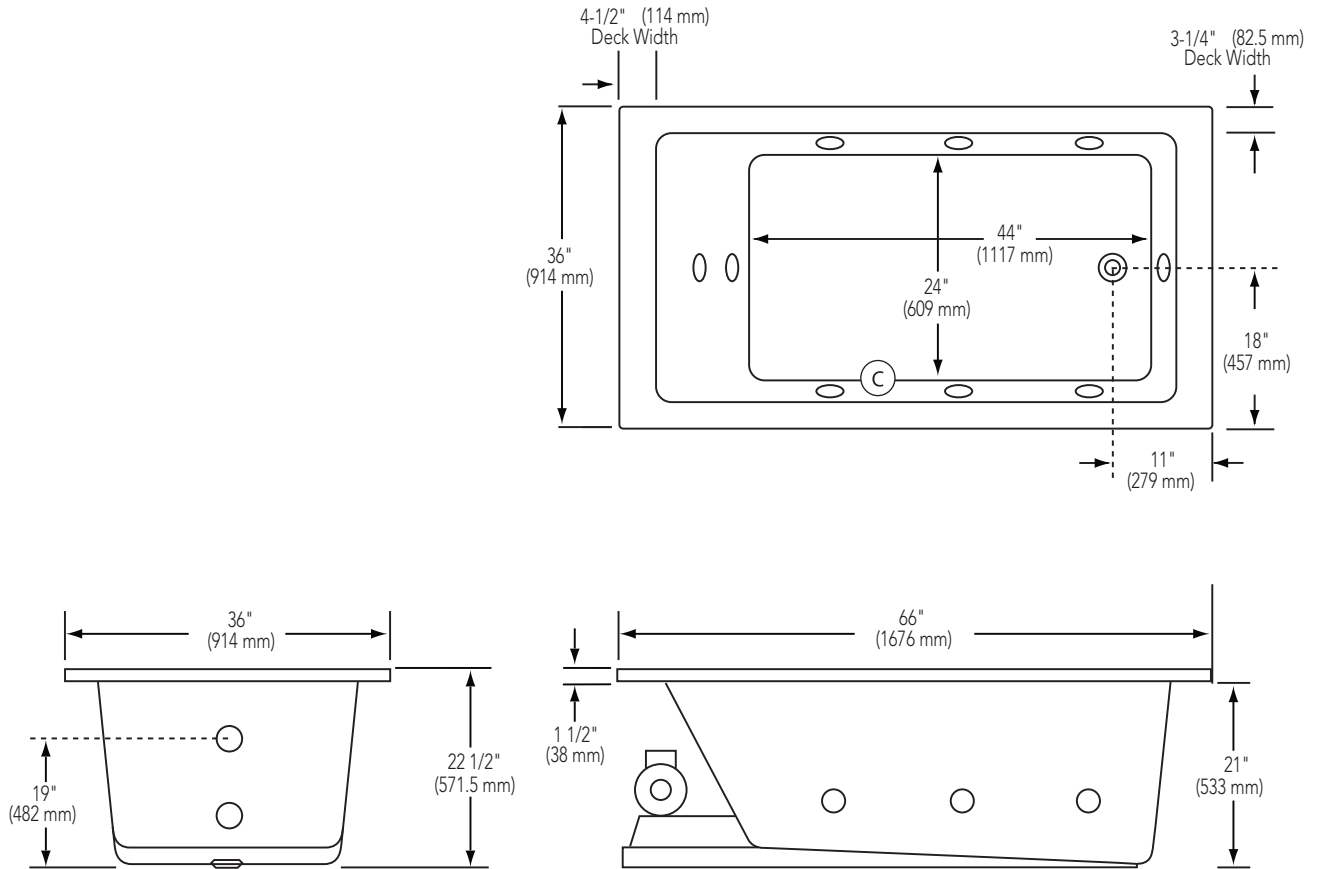

Mirabelle®

EDENTON COLLECTION

6636

AIR BATH, SOAKER, TOTAL MASSAGE AND WHIRLPOOL TUBS

Dimensions: 66" L x 36" W x 22-1/2" H

Product Codes:

MIREDA6636WH (white air massage), MIREDA6636BS (biscuit air massage)
 MIREDS6636WH (white soaker tub), MIREDS6636BS (biscuit soaker tub)
 MIREDT6636WH (white total massage), MIREDT6636BS (biscuit total massage)
 MIREDW6636WH (white whirlpool), MIREDW6636BS (biscuit whirlpool)
 MIREDA6636TEMP (template)

See dimensional drawing on back

© 2013 Ferguson Enterprises, Inc. All Rights Reserved 15213 Rev. 04/13

Mirabelle®

EDENTON COLLECTION

6636

AIR BATH, SOAKER, TOTAL MASSAGE AND WHIRLPOOL TUBS

Product Codes:

MIREDA6636WH (white air massage), MIREDA6636BS (biscuit air massage)
MIREDS6636WH (white soaker tub), MIREDS6636BS (biscuit soaker tub)
MIREDT6636WH (white total massage), MIREDT6636BS (biscuit total massage)
MIREDW6636WH (white whirlpool), MIREDW6636BS (biscuit whirlpool)
MIREDA6636TEMP (template)

Ⓒ Designates control location

Note: All dimensions and specifications are nominal and may vary +/- 1/4". Use actual products for accuracy in critical situations.

Please contact your Mirabelle customer service representative at (800) 221-3379 for any updated specifications.