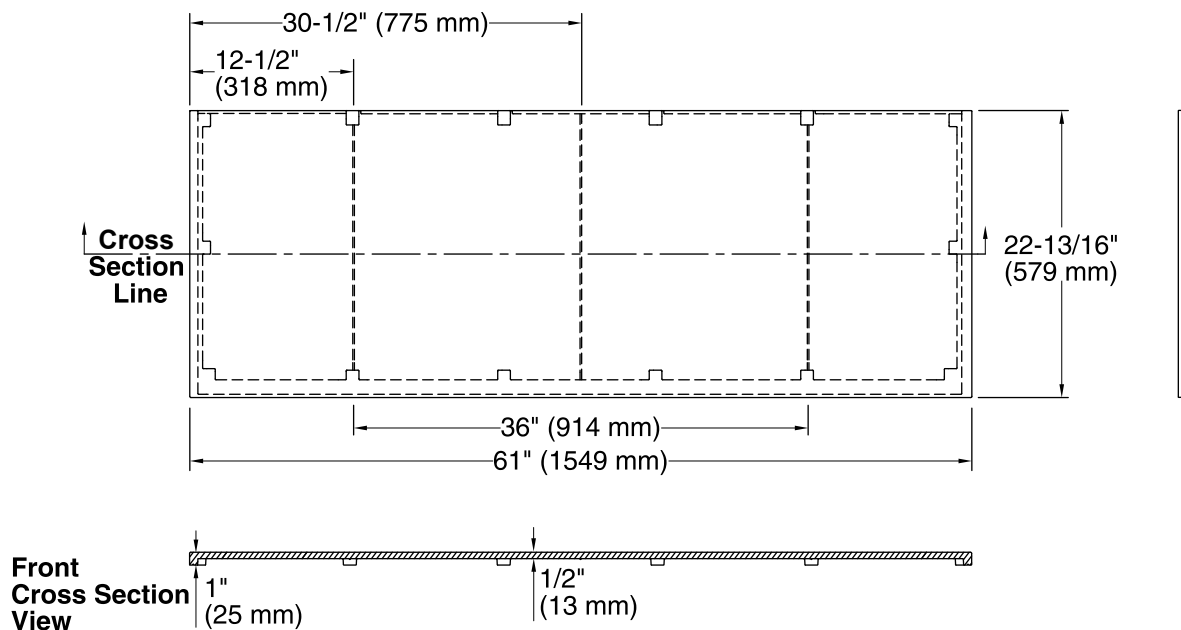

Solid/Expressions®
Bathroom Vanity Top
K-5441

Features

- Solid Surface
- 61" (1549 mm) x 22-3/8" (568 mm)
- Above-Counter or Drop-In bathroom sink required

Codes/Standards

None Applicable

KOHLER® One-Year Limited Warranty

See website for detailed warranty information.

Available Color/Finishes

Color tiles intended for reference only.

Color	Code	Description
	S33	White Expressions
	S34	Almond Expressions
	S35	Biscuit Expressions
	S36	Ice Grey Expressions

Technical Information

All product dimensions are nominal.

Installation: Vanity top

Notes

Install this product according to the installation instructions.

Observe all local plumbing and building codes.

This countertop is designed to be installed with a KOHLER or standard-size vanity.