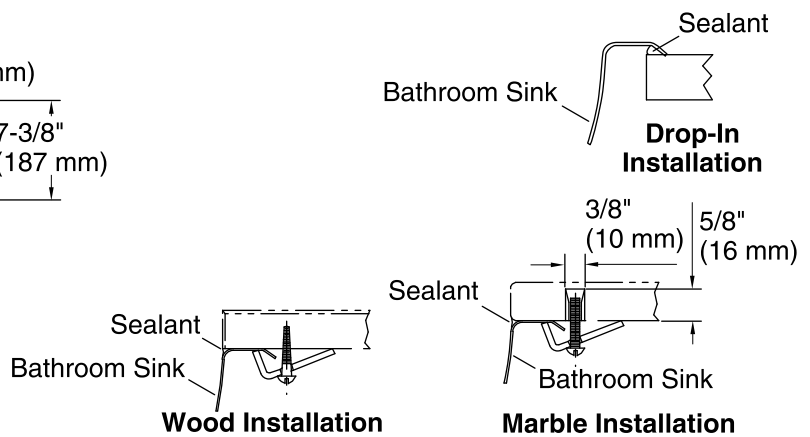

## Technical Information

All product dimensions are nominal.

Installation:	Drop-In, Under-mount
Bowl area	Length: 17-1/8" (435 mm) Width: 14" (356 mm) Water depth: 4-1/16" (103 mm)
Drain hole:	1-5/8" (41 mm)
Template:	1248333-7, not required, not included