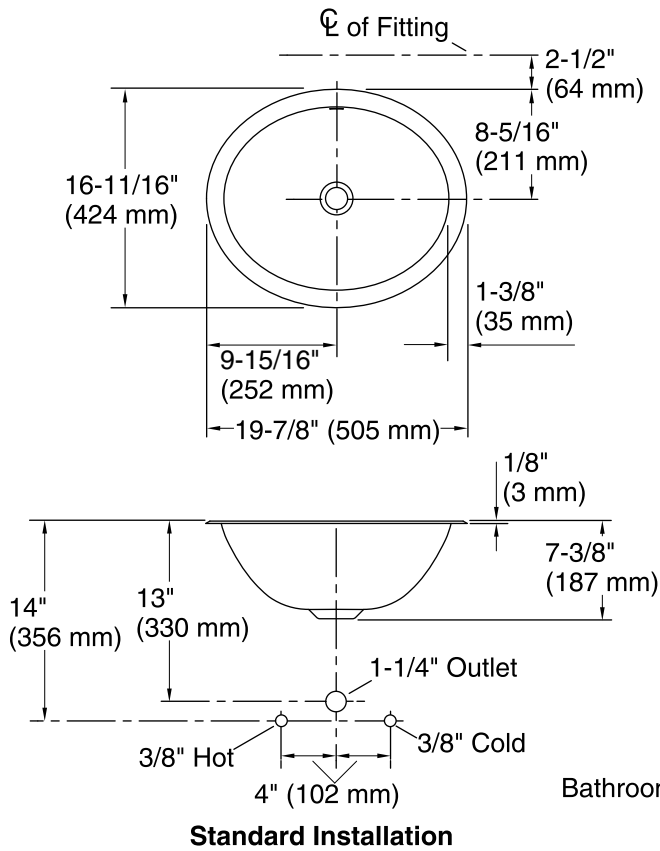

## Features

- Oval basin.
- With overflow.
- High-density polyethylene overflow shelf.
- 19-7/8" (505 mm) x 16-11/16" (424 mm)

## Technical Information

All product dimensions are nominal.

Installation:	Drop-In, Under-mount
Bowl area	Length: 17-1/8" (435 mm) Width: 14" (356 mm) Water depth: 4-1/16" (103 mm)
Drain hole:	1-5/8" (41 mm)
Template:	1248333-7, not required, not included