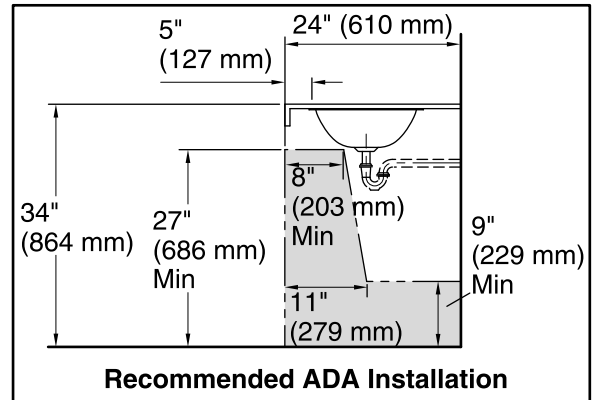

## Technical Information

All product dimensions are nominal.

Installation:	Drop-In, Under-mount
Bowl area	Length: 17-1/8" (435 mm) Width: 14" (356 mm) Water depth: 4-1/16" (103 mm)
Drain hole:	1-5/8" (41 mm)
Template:	1248333-7, not required, not included