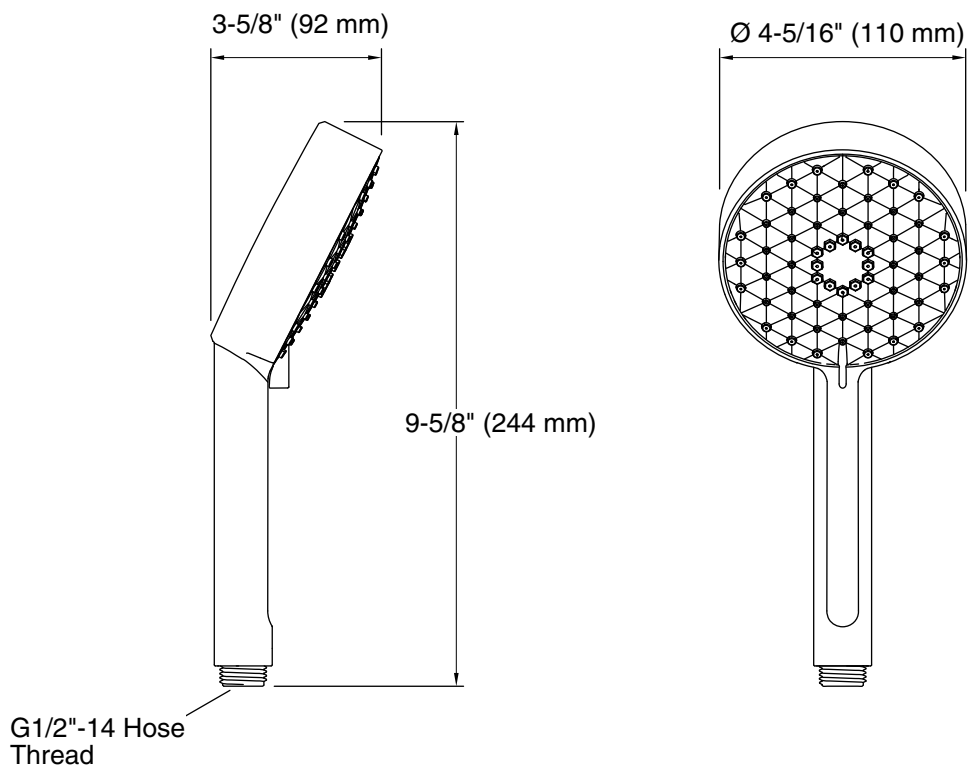

AWAKEN™ G110

Installation Notes

Install this product according to the installation guide.

Plumbing codes require approved backflow prevention devices to be installed in-line to handshowers. Please consult with local plumbing officials.

Product Diagram