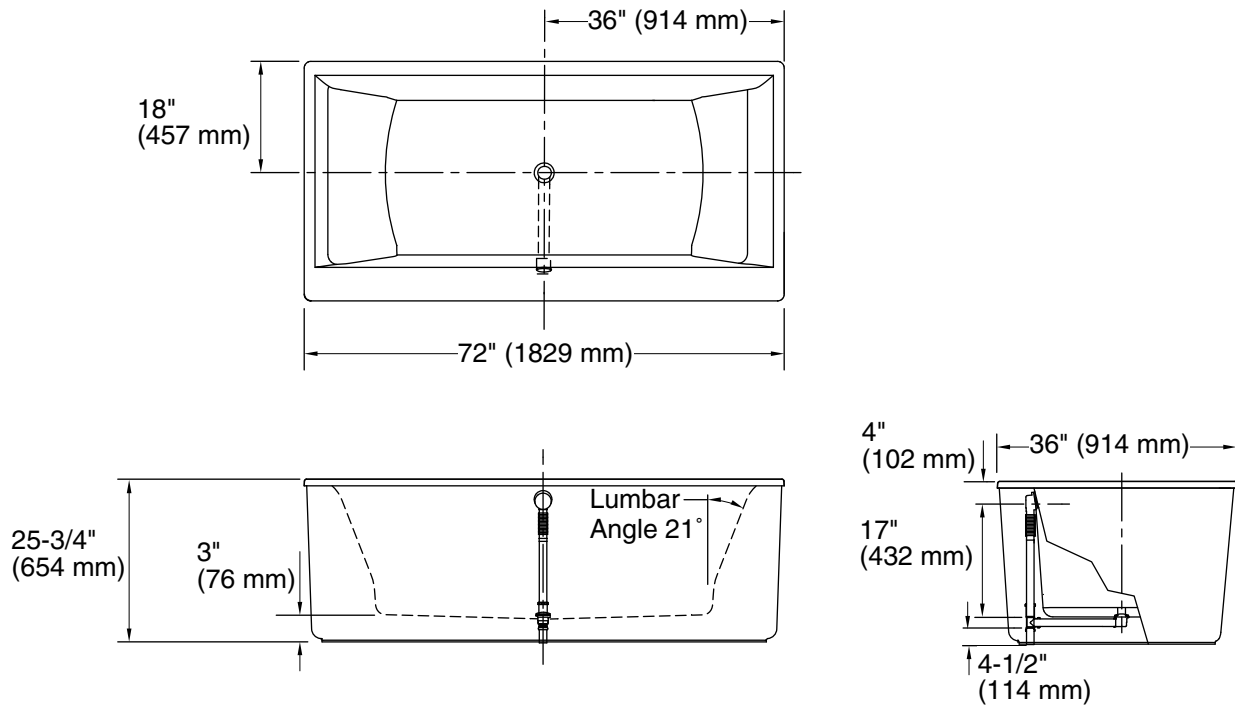

## Features

- Acrylic
- Freestanding bath
- Two-piece design
- Contemporary straight apron
- Integral molded lumbar supports at both ends for comfort
- Center drain
- Textured bottom surface
- 72" (1829 mm) x 36" (914 mm) x 25-3/4" (654 mm)

## Product Specification

The freestanding bath shall be made of acrylic. Bath shall be 72" (1829 mm) in length, 36" (914 mm) in width, and 25-3/4" (654 mm) in height. Bath shall be two-piece design and includes contemporary straight apron. Bath features integral molded lumbar supports at both ends for comfort. Bath shall have a center drain and features textured bottom surface. Freestanding bath shall be Kohler Model K-6366-\_\_\_\_\_.

## Technical Information

Fixture*:	
Bathing well:	
Basin area, bottom	24-1/2" (622 mm) x 50" (1270 mm)
Basin area, top	27-1/2" (699 mm) x 61" (1549 mm)
Weight	152 lbs (68.9 kg)
To overflow:	
Water depth	17" (432 mm)
Capacity	90 gal (341 L)
* Approximate measurements for comparison only.	

No change in measurements if connected with drain illustrated. (K-7265)