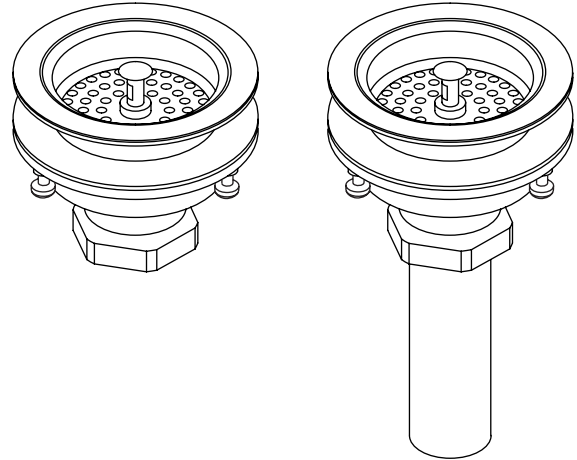

**DUOSTRAINER®**

**Features**

- Brass construction
- For sink installations with 3-1/2" (8.9 cm) or 4" (10.2 cm) outlet
- Removable basket strainer with open/close stopper
- 1-1/2" connection

**SINK STRAINER  
K-8801  
ALSO K-8799**

**PRODUCT SPECIFICATION**

Duostrainer sink strainer shall be of brass construction. Product shall feature removable basket strainer with an open/close stopper, and 1-1/2" connection. Product is intended for sink installations with 3-1/2" (8.9 cm) or 4" (10.2 cm) outlet. Optional feature shall be a brass tailpiece. Strainer shall be Kohler Model K-\_\_\_\_\_-\_\_\_\_\_.

## Product Diagram

**PULL-OUT SPRAY KITCHEN SINK  
FAUCET  
K-15160**

**Features**

- Metal construction
- One-piece, self-contained ceramic disc valve allows both volume and temperature control
- Temperature memory allows faucet to be turned on and off at any temperature setting
- High-temperature limit stop for added safety
- Lever or Loop handle
- 9" (22.9 cm) swing spout reach
- Touch control for stream-to-spray water flow
- 2.2 gallons (8.3 L) per minute
- 10" (25.4 cm) escutcheon plate for three-hole installation
- Integral vacuum breaker

**Product Specification**

Single-control pull-out spray kitchen sink faucet shall be of metal construction. The valve shall be a one-piece, self-contained ceramic disc valve, and allows both volume and temperature control. The valve shall feature temperature memory, allowing the faucet to be turned on and off at any temperature setting, and includes a high-temperature limit stop. Product shall include 9" (22.9 cm) swing spout with integral sprayhead and hose, lever or loop handle, integral vacuum breaker, and 10" (25.4 cm) escutcheon plate. Faucet shall be Kohler Model K-15160-\_\_\_\_\_-\_\_\_\_\_.