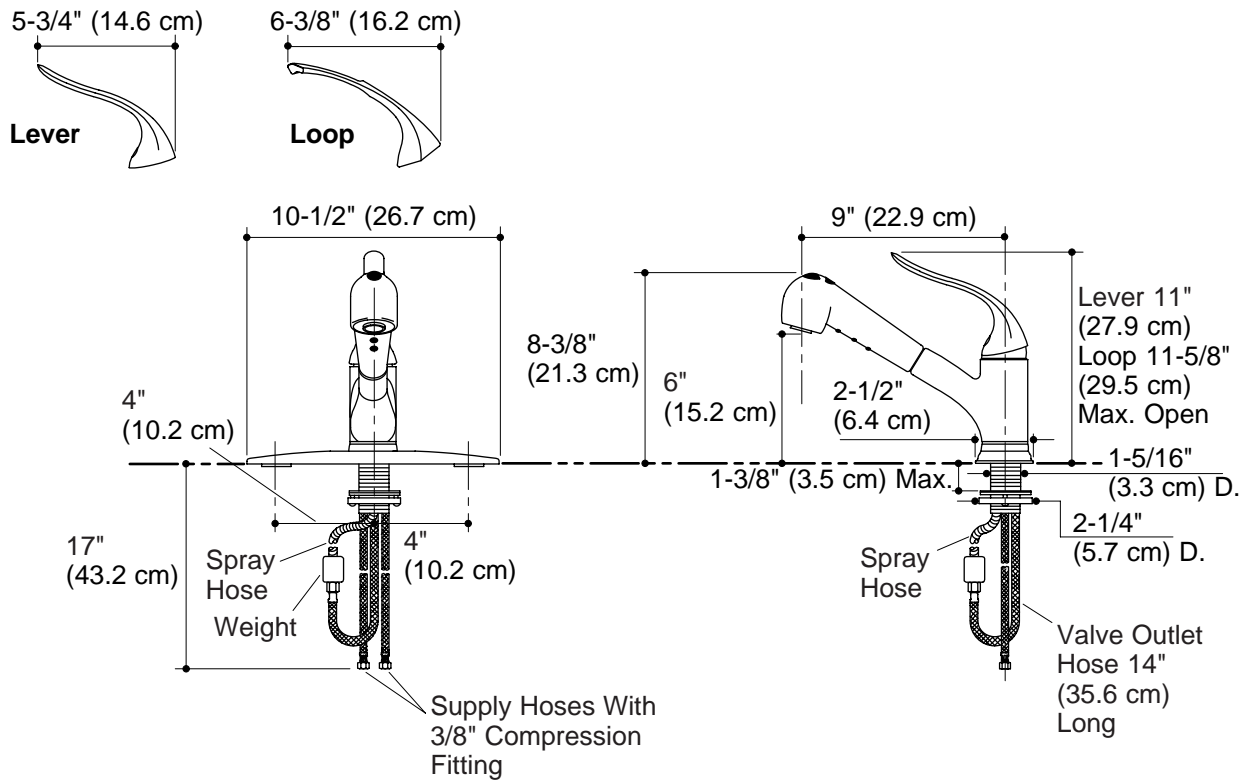

CORALAIS®

Technical Information

Applicable Faucet:	Lever Handle	Loop Handle
Chrome body/Chrome spray	K-15160-CP	K-15160-L-CP
Chrome body/White spray	K-15160-AP	K-15160-LA
Black body/Black spray	K-15160-7	K-15160-L-7
White body/White spray	K-15160-0	K-15160-L-0
Almond body/Almond spray	K-15160-47	K-15160-L-47
Biscuit body/Biscuit spray	K-15160-96	K-15160-L-96

Handles are ADA compliant. ADA

Installation Notes

Install this product according to the installation guide.

This product meets all local plumbing codes for vacuum breaker requirements.

All necessary parts included for both single-hole and three-hole installation.

Product Diagram