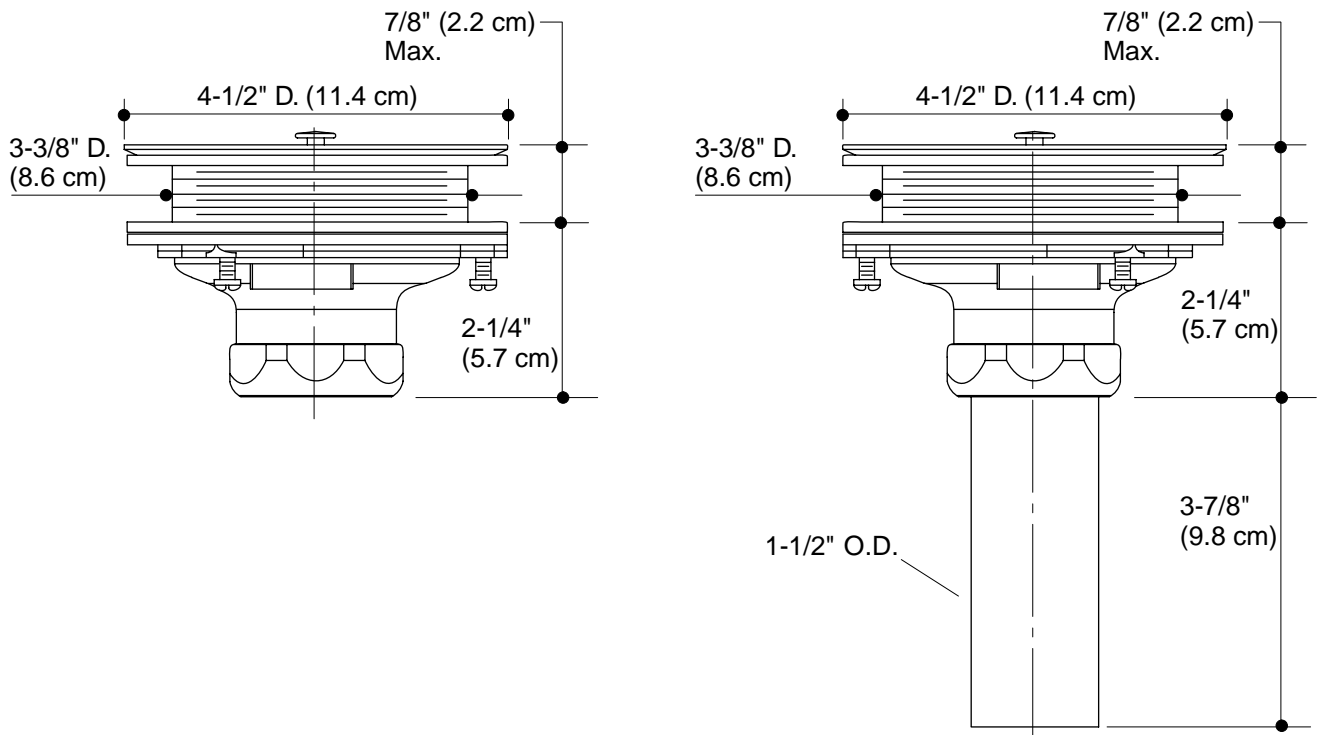

DUOSTRAINER®

Installation Notes

Install this product in accordance with the installation instructions.

Product Diagram