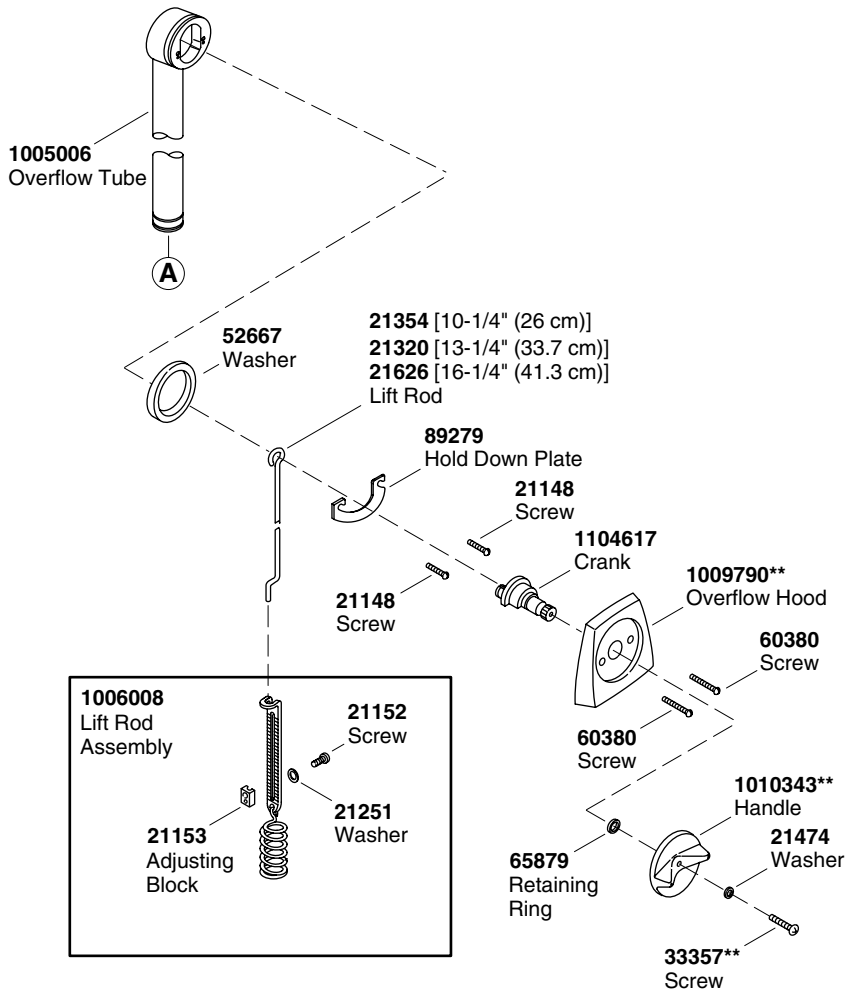

FEATURES

- 17 gauge brass construction
- For 17"-26" deep baths
- For above- or through-the-floor installations
- Adjustable trip lever pop-up drain
- 1-1/2" connection
- Brass tailpiece

CODES/STANDARDS APPLICABLE

SPECIFIED MODEL:

Model	Description			
K-7161-AF	Clearflo Pop-Up Bath Drain	<input type="checkbox"/> CP	<input type="checkbox"/> PB	<input type="checkbox"/> Other_____

PRODUCT SPECIFICATION:

Bath drain shall be of brass construction. Product includes an adjustable trip lever pop-up drain with 1-1/2" connection, and brass tailpiece. Product is intended for 14"-16" deep baths, above- or through-the-floor installations. Drain shall be Kohler Model K-7161-AF-_____.

CLEARFLO

PRODUCT DIAGRAM

****Finish/color code must be specified when ordering.**

Service Parts

****Finish/color code must be specified when ordering.**