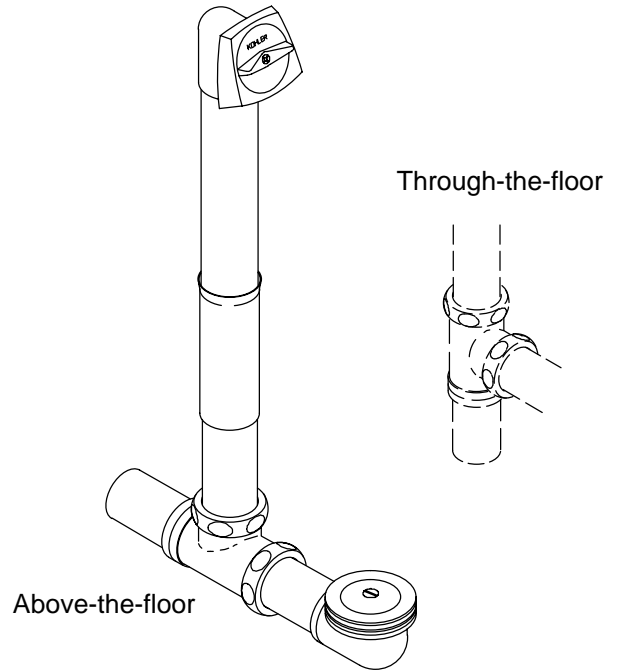

FEATURES

- 17 gauge brass construction
- For 17"-26" deep baths
- For above- or through-the-floor installations
- Adjustable trip lever pop-up drain
- 1-1/2" connection
- Brass tailpiece

CODES/STANDARDS APPLICABLE

Specified model meets or exceeds the following:

- ASME/ANSI A112.18.1M
- CSA B125
- IAPMO/UPC

COLORS/FINISHES

- CP Polished Chrome
- PB Polished Brass
- Other Refer to Faucets Price Book for additional finishes

SPECIFIED MODEL:

Model	Description			
K-7161-AF	Clearflo Pop-Up Bath Drain	☐CP	☐PB	☐Other_____

PRODUCT SPECIFICATION:

Bath drain shall be of brass construction. Product includes an adjustable trip lever pop-up drain with 1-1/2" connection, and brass tailpiece. Product is intended for 14"-16" deep baths, above- or through-the-floor installations. Drain shall be Kohler Model K-7161-AF-_____.