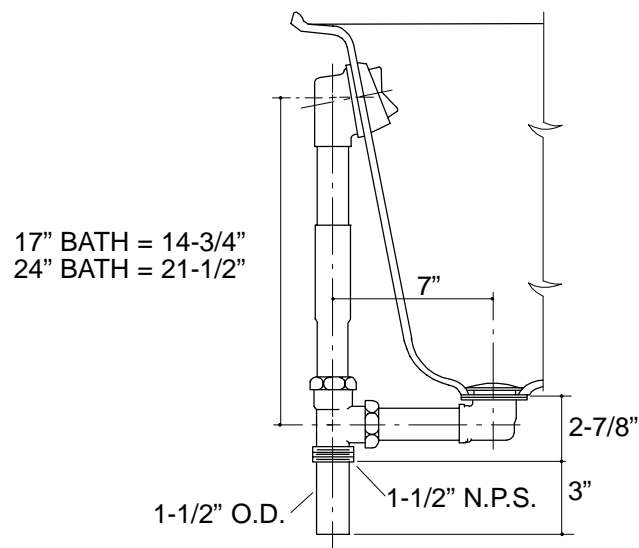

FEATURES

- 17 gauge brass construction
- For 17"-26" deep baths
- For above- or through-the-floor installations
- Adjustable trip lever pop-up drain
- 1-1/2" connection
- Brass tailpiece

CODES/STANDARDS APPLICABLE

SPECIFIED MODEL:

Model	Description			
K-7161-AF	Clearflo Pop-Up Bath Drain	<input type="checkbox"/> CP	<input type="checkbox"/> PB	<input type="checkbox"/> Other_____

PRODUCT SPECIFICATION:

Bath drain shall be of brass construction. Product includes an adjustable trip lever pop-up drain with 1-1/2" connection, and brass tailpiece. Product is intended for 14"-16" deep baths, above- or through-the-floor installations. Drain shall be Kohler Model K-7161-AF-_____.

CLEARFLO

PRODUCT DIAGRAM

****Finish/color code must be specified when ordering.**

Service Parts

****Finish/color code must be specified when ordering.**