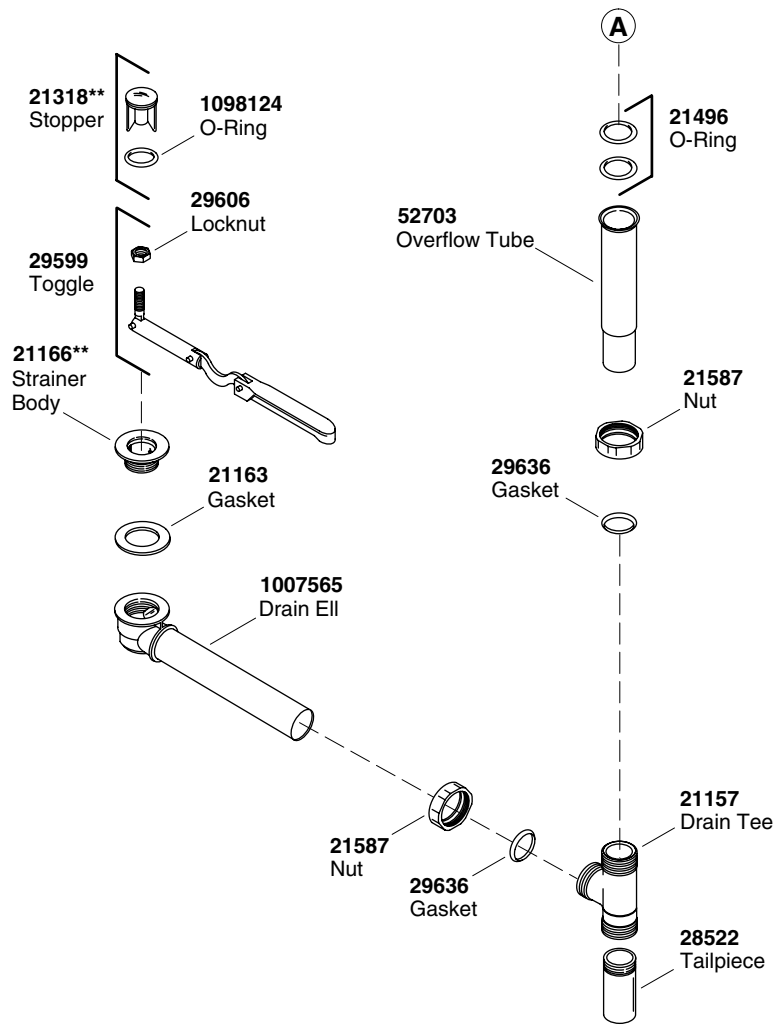

FEATURES

- 17 gauge brass construction
- For 17"-26" deep baths
- For above- or through-the-floor installations
- Adjustable trip lever pop-up drain
- 1-1/2" connection
- Brass tailpiece

CODES/STANDARDS APPLICABLE

SPECIFIED MODEL:

Model	Description			
K-7161-AF	Clearflo Pop-Up Bath Drain	<input type="checkbox"/> CP	<input type="checkbox"/> PB	<input type="checkbox"/> Other_____

PRODUCT SPECIFICATION:

Bath drain shall be of brass construction. Product includes an adjustable trip lever pop-up drain with 1-1/2" connection, and brass tailpiece. Product is intended for 14"-16" deep baths, above- or through-the-floor installations. Drain shall be Kohler Model K-7161-AF-_____.

CLEARFLO

PRODUCT DIAGRAM

****Finish/color code must be specified when ordering.**

Service Parts

****Finish/color code must be specified when ordering.**