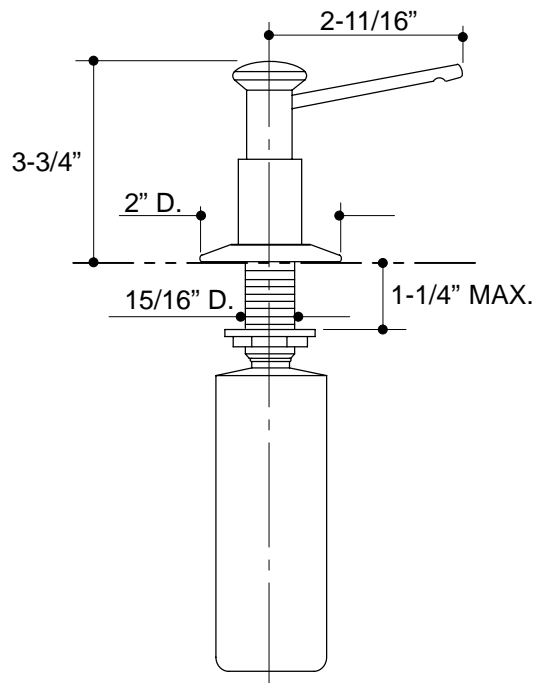

**SOAP/LOTION DISPENSER
K-9619**

FEATURES

- Brass construction
- Intended for kitchen sink and bathroom lavatory installations
- 3-3/4" high pump
- 2-11/16" spout
- Refillable from the top
- 8.5 fluid ounce capacity

SPECIFIED MODEL:

Model	Description			
K-9619	Soap/Lotion Dispenser	<input type="checkbox"/> CP	<input type="checkbox"/> PB	<input type="checkbox"/> Other_____

PRODUCT SPECIFICATION:

Soap/lotion dispenser shall be of brass construction. Product shall feature 3-3/4" high pump, 2-11/16" spout, and is refillable from the top. Product is intended for kitchen sink and bathroom lavatory installations and has an 8.5 fluid ounce capacity. Dispenser shall be Kohler Model K-9619-_____.