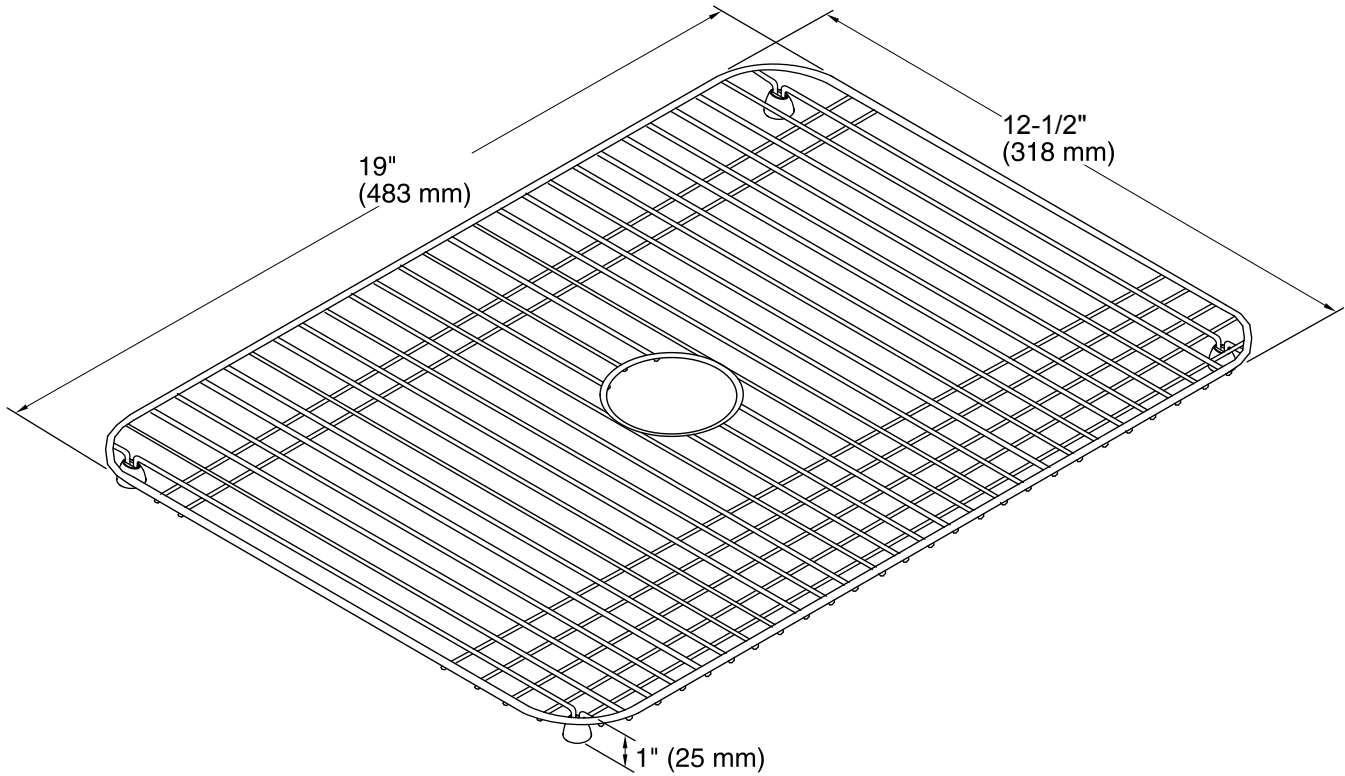

Features

- Fits in the bowl of the K-5964 Mayfield kitchen sink.
- Durable stainless-steel construction
- Helps protect sink surface from daily wear.
- Dishwasher safe.
- Rubber feet provide added protection.

Technical Information

All product dimensions are nominal.