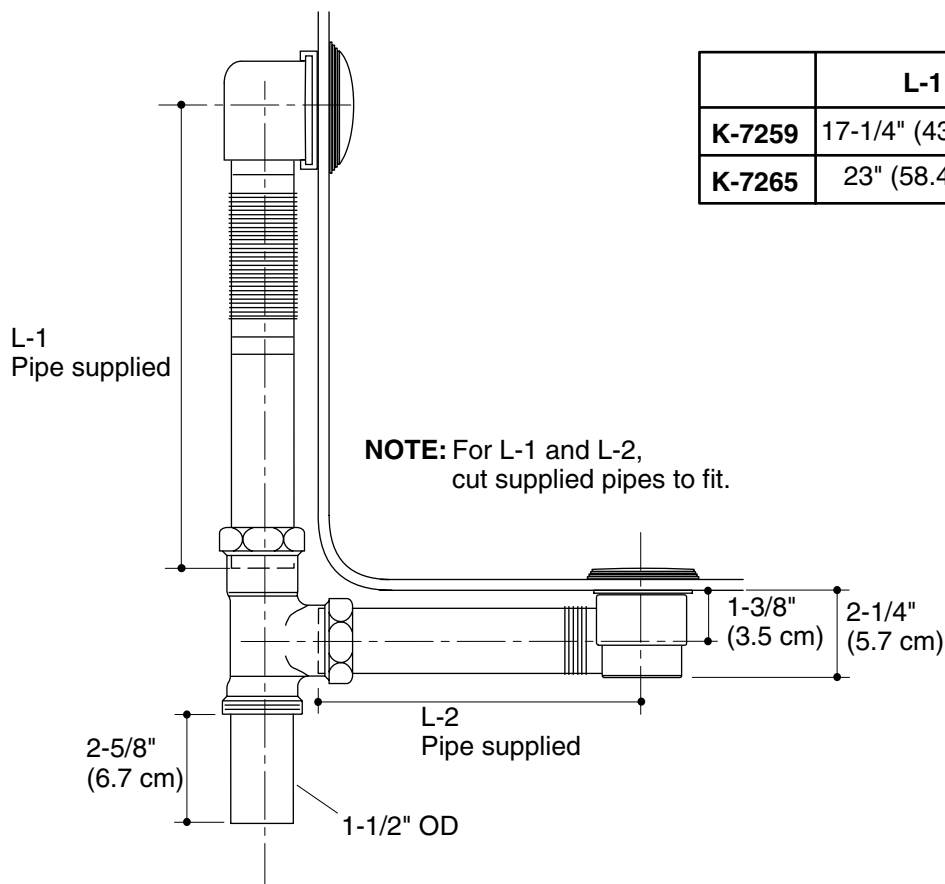

Product Information

Applicable product:	
Toe tap bath drain	K-7259
Toe tap bath drain	K-7265

Installation Notes

Install this product according to the installation guide.
 The elbow brass pipe subassemblies noted as L-1 and L-2 must be cut to the correct length.

	L-1	L-2
K-7259	17-1/4" (43.8 cm)	8-1/4" (21 cm)
K-7265	23" (58.4 cm)	18" (45.7 cm)