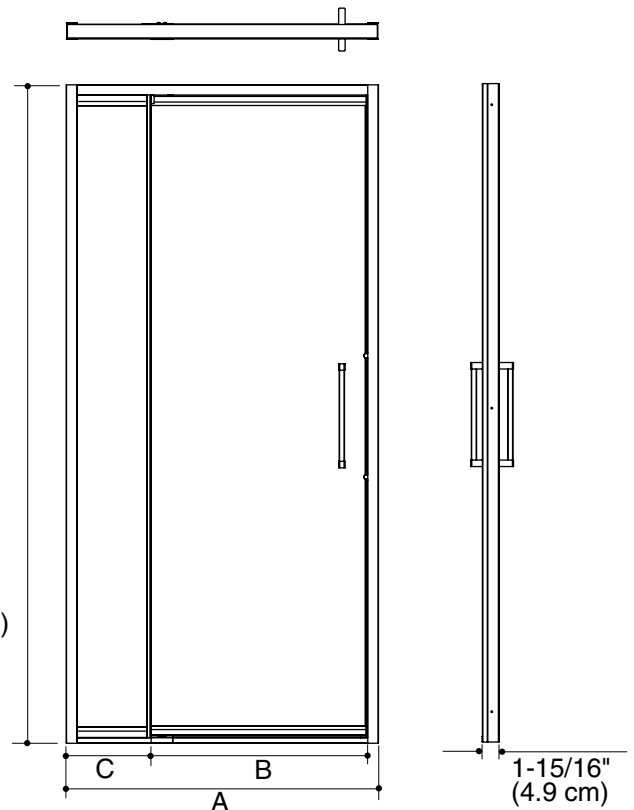

Product Specification

The pivot shower door shall offer multiple configuration options for opening widths from 30" (76.2 cm) to 72" (182.9 cm). Product shall have pivot panel with a walk through height of 75" (190.5 cm). Product shall be available in 1/4" (6 mm) or 3/8" (10 mm) thick tempered glass. Product shall have optional steam-sealing enclosure and CleanCoat™ glass coating for easy glass care and maintenance. Product shall be easy adjustment for out-of-plumb conditions. Product shall have 3" (7.6 cm) of width adjustment, 1/2" (1.3 cm) height adjustment, and 3/8" (1 cm) of out-of-plumb adjustment. Pivot shower door shall be Kohler Model K-_____.

Model	Description	Application	Glass Thickness	Frame Finishes/Colors
K-705818-L	Pivot shower door	Shower	3/8" (10 mm)	<input type="checkbox"/> SH <input type="checkbox"/> NX <input type="checkbox"/> ABV
K-705820-L	Pivot shower door	Shower	3/8" (10 mm)	<input type="checkbox"/> SH <input type="checkbox"/> NX <input type="checkbox"/> ABV
K-705822-L	Pivot shower door	Shower	3/8" (10 mm)	<input type="checkbox"/> SH <input type="checkbox"/> NX <input type="checkbox"/> ABV
K-705824-L	Pivot shower door	Shower	3/8" (10 mm)	<input type="checkbox"/> SH <input type="checkbox"/> NX <input type="checkbox"/> ABV
K-705826-L	Pivot shower door	Shower	3/8" (10 mm)	<input type="checkbox"/> SH <input type="checkbox"/> NX <input type="checkbox"/> ABV

Installation Notes

Install this product according to the installation guide.

NOTICE: To install as a steam enclosure, the typical vertical opening for a steam door is 76-3/4" (195 cm) with a minimum height of 76-5/8" (194.6 cm) and a maximum height of 77" (195.6 cm).

76" (193 cm)

Product Diagram