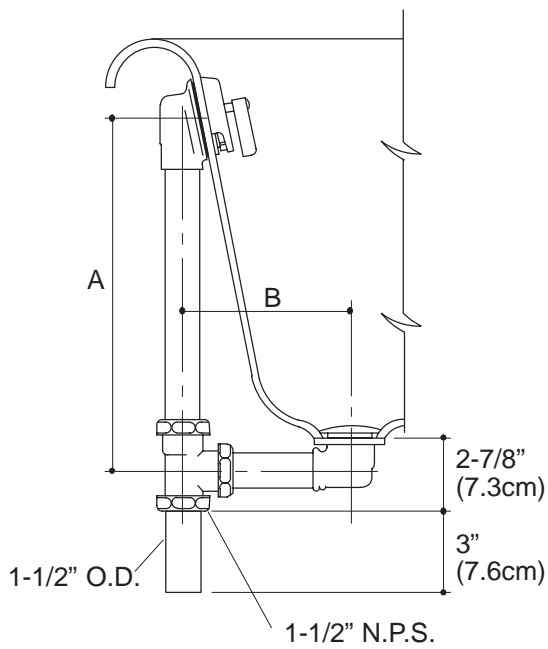

DRAIN
K-7145

ALSO K-7158, K-7159, K-7178

FEATURES

- 17 gauge brass
- Above- or through-the-floor installation options
- Adjustable trip lever pop-up drain
- 1-1/2" O.D connection
- Brass tailpiece

CODES/STANDARDS APPLICABLE

Model	Description			
K-7145	For Kathryn Bath or Bath Whirlpool (Through-the-Floor)	<input type="checkbox"/> CP	<input type="checkbox"/> PB	<input type="checkbox"/> Other_____
K-7158	For Vintage Bath or Bath Whirlpool (Through-the-Floor)	<input type="checkbox"/> CP	<input type="checkbox"/> PB	<input type="checkbox"/> Other_____
K-7159	For Vintage Bath or Bath Whirlpool (Above-the-Floor)	<input type="checkbox"/> CP	<input type="checkbox"/> PB	<input type="checkbox"/> Other_____
K-7178	For Revival 5' Bath or Bath Whirlpool (Above- or Through-the-Floor)	<input type="checkbox"/> CP	<input type="checkbox"/> PB	<input type="checkbox"/> Other_____

PRODUCT SPECIFICATION:

Bath drain shall be of brass construction. Product includes an adjustable trip lever pop-up drain with 1-1/2" O.D connection, and brass tailpiece. K-7145 is intended for Kathryn bath or bath whirlpool through-the-floor installations. K-7158 is intended for Vintage bath or bath whirlpool through-the-floor installations. K-7159 is intended for Vintage bath or bath whirlpool above-the-floor installations. K-7178 is intended for Revival 5' bath or bath whirlpool above- or through-the-floor installations. Bath drain shall be Kohler Model K-_____ - _____.

	A	B
K-7145	20-7/16" (51.9cm)	13-1/16" (33.2cm)
K-7158	17-1/4" (43.8cm)	7" (17.8cm)
K-7159	17-1/4" (43.8cm)	7" (17.8cm)
K-7178	15-3/4" (40cm)	7" (17.8cm)

PRODUCT DIAGRAM