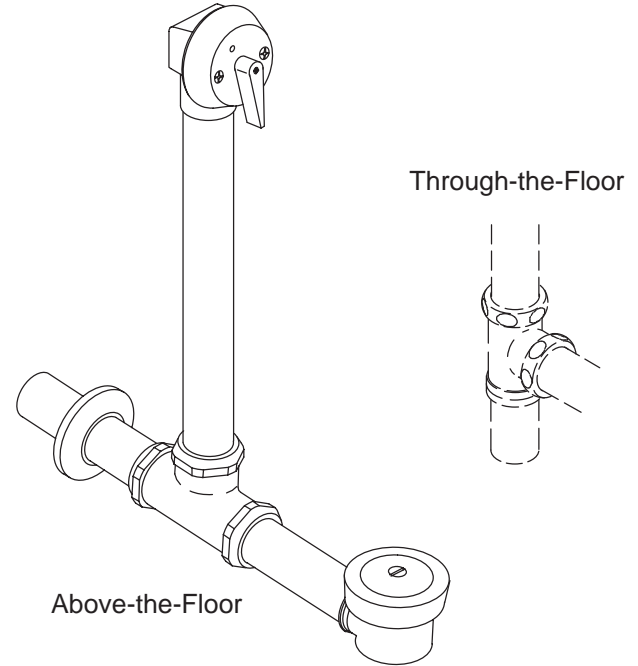

DRAIN
K-7145

ALSO K-7158, K-7159, K-7178

FEATURES

- 17 gauge brass
- Above- or through-the-floor installation options
- Adjustable trip lever pop-up drain
- 1-1/2" O.D connection
- Brass tailpiece

CODES/STANDARDS APPLICABLE

Specified model meets or exceeds the following:

- ASME/ANSI A112.18.1M

COLORS/FINISHES

- CP Polished Chrome
- PB Polished Brass
- Other Refer to Faucets Price Book for additional finishes

SPECIFIED MODEL:

Model	Description			
K-7145	For Kathryn Bath or Bath Whirlpool (Through-the-Floor)	☐CP	☐PB	☐Other_____
K-7158	For Vintage Bath or Bath Whirlpool (Through-the-Floor)	☐CP	☐PB	☐Other_____
K-7159	For Vintage Bath or Bath Whirlpool (Above-the-Floor)	☐CP	☐PB	☐Other_____
K-7178	For Revival 5' Bath or Bath Whirlpool (Above- or Through-the-Floor)	☐CP	☐PB	☐Other_____

PRODUCT SPECIFICATION:

Bath drain shall be of brass construction. Product includes an adjustable trip lever pop-up drain with 1-1/2" O.D connection, and brass tailpiece. K-7145 is intended for Kathryn bath or bath whirlpool through-the-floor installations. K-7158 is intended for Vintage bath or bath whirlpool through-the-floor installations. K-7159 is intended for Vintage bath or bath whirlpool above-the-floor installations. K-7178 is intended for Revival 5' bath or bath whirlpool above- or through-the-floor installations. Bath drain shall be Kohler Model K-_____ - _____.