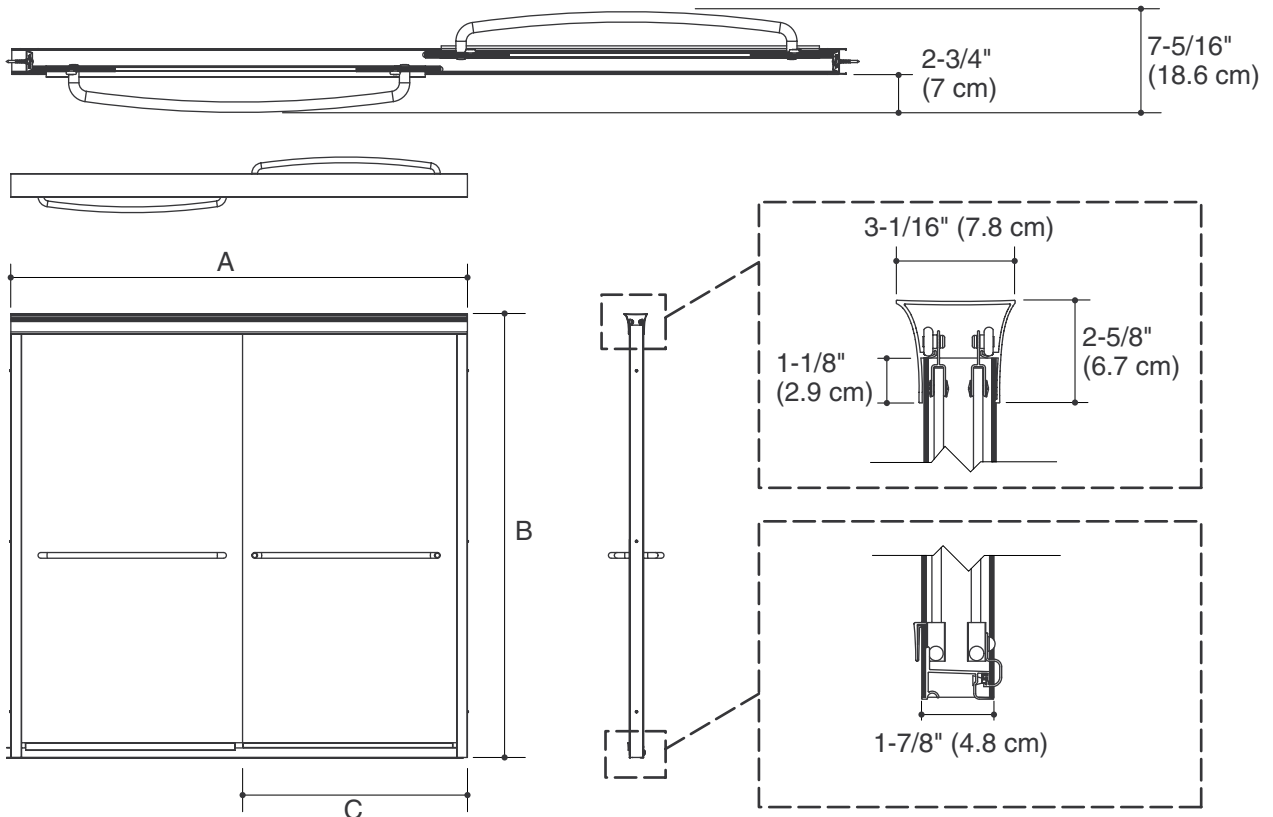

* L and G54 glass options only available with Polished Silver frame color

Product Specification

Bypass bath or shower door shall have 1/4" (6 mm) thick tempered safety glass and CleanCoat glass coating. Door shall have out-of-plumb adjustability for easy installation, stainless steel hardware to prevent rusting or corrosion, and gently curved inside and outside towel bar. Door shall have smooth, easy-to-clean wall jambs. Door shall have a continuous door panel guide mechanism for smooth, quiet sliding action. Door shall be Kohler Model K-_____-_____-_____.

FLUENCE®

Installation Notes

Install this product according to the installation guide.

Roughing-In Notes			
Model	A (Max)	B	C (Walk Through)
K-702200	59-5/8" (151.4 cm)	58-5/16" (148.1 cm)	27-7/8" (70.8 cm)
K-702202	57" (144.8 cm)	55-3/4" (141.6 cm)	26-5/8" (67.6 cm)
K-702204	59-5/8" (151.4 cm)	55-3/4" (141.6 cm)	27-7/8" (70.8 cm)
K-702206	59-5/8" (151.4 cm)	70-5/16" (180.2 cm)	27-7/8" (70.8 cm)
K-702208	47-5/8" (121 cm)	70-5/16" (180.2 cm)	21-7/8" (55.6 cm)
K-702211	52" (132.1 cm)	63" (160 cm)	24" (61 cm)
K-702213	43" (109.2 cm)	70" (177.8 cm)	19-1/2" (49.5 cm)
K-702215	47-1/2" (120.7 cm)	76-1/2" (194.3 cm)	21-7/8" (55.6 cm)
K-702219	40" (101.6 cm)	76" (193 cm)	18" (45.7 cm)
K-702221	52" (132.1 cm)	76" (193 cm)	24" (61 cm)