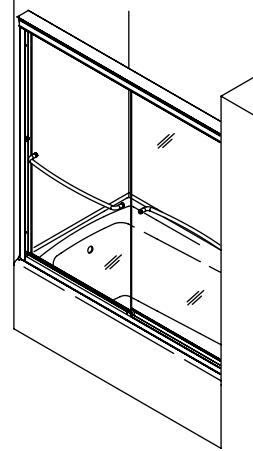

Features

- CleanCoat™ glass coating
- Continuous door panel guide mechanism for smooth, quiet sliding action
- Out-of-plumb adjustability allows for easy installation
- Stainless steel hardware prevents rusting or corrosion
- Gently curved inside and outside towel bar
- Smooth, easy-to-clean wall jambs
- 1/4" (6 mm) thick tempered glass

BYPASS BATH/SHOWER DOORS K-702200

ALSO K-702202, K-702204, K-702206

Codes/Standards Applicable

Specified model meets or exceeds the following:

- ANSI Z97.1 (tempered glass)

Glass Options

- L: Clear
- G53: Rhapsody
- G54: Falling Lines

FLUENCE®

Installation Notes

Install this product according to the installation guide.

Roughing-In Notes			
Model	A (Max)	B	C (Walk Through)
K-702200	59-5/8" (151.4 cm)	58-5/16" (148.1 cm)	27-7/8" (70.8 cm)
K-702202	57" (144.8 cm)	55-3/4" (141.6 cm)	26-5/8" (67.6 cm)
K-702204	59-5/8" (151.4 cm)	55-3/4" (141.6 cm)	27-7/8" (70.8 cm)
K-702206	59-5/8" (151.4 cm)	70-5/16" (180.2 cm)	27-7/8" (70.8 cm)
K-702208	47-5/8" (121 cm)	70-5/16" (180.2 cm)	21-7/8" (55.6 cm)
K-702211	52" (132.1 cm)	63" (160 cm)	24" (61 cm)
K-702213	43" (109.2 cm)	70" (177.8 cm)	19-1/2" (49.5 cm)
K-702215	47-1/2" (120.7 cm)	76-1/2" (194.3 cm)	21-7/8" (55.6 cm)
K-702219	40" (101.6 cm)	76" (193 cm)	18" (45.7 cm)
K-702221	52" (132.1 cm)	76" (193 cm)	24" (61 cm)