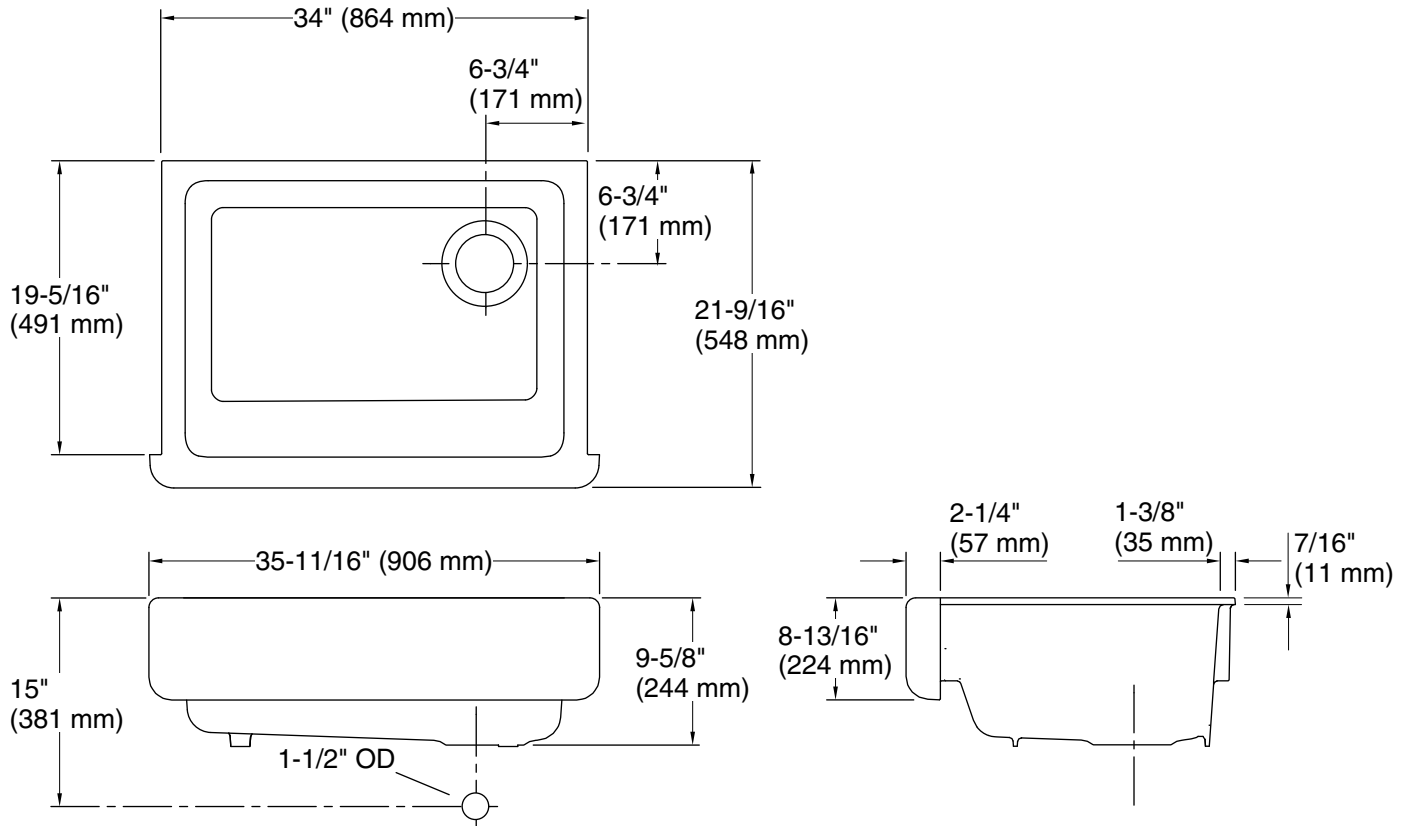

Whitehaven®
35-3/4" undermount single-bowl farmhouse kitchen
sink
K-6489

Features

- Fits minimum 36" (914 mm) apron sink base cabinet
- Single bowl
- 9" (229 mm) depth provides generous workspace
- Self-Trimming® apron overlaps cabinet face for easy installation and beautiful results
- Bowl slopes toward drain to minimize water pooling
- Offset drain increases workspace in the sink and storage space underneath
- Sink drain with strainer sold separately

Technical Information

All product dimensions are nominal.

Bowl configuration: Single

Min. base cabinet width: 36" (914 mm)

Bowl area (Only): Length: 30-3/4" (781 mm)
 Width: 18-1/16" (459 mm)
 Bowl depth: 9" (229 mm)

Drain hole: 3-5/8" (92 mm)

Template: 1156910-7, required, included
 1157001, required, included

Notes

Install this product according to the installation instructions.

IMPORTANT! The distance from the top edge of the cabinet to the top of the cabinet door must be at least 9" (229 mm) to install this sink.