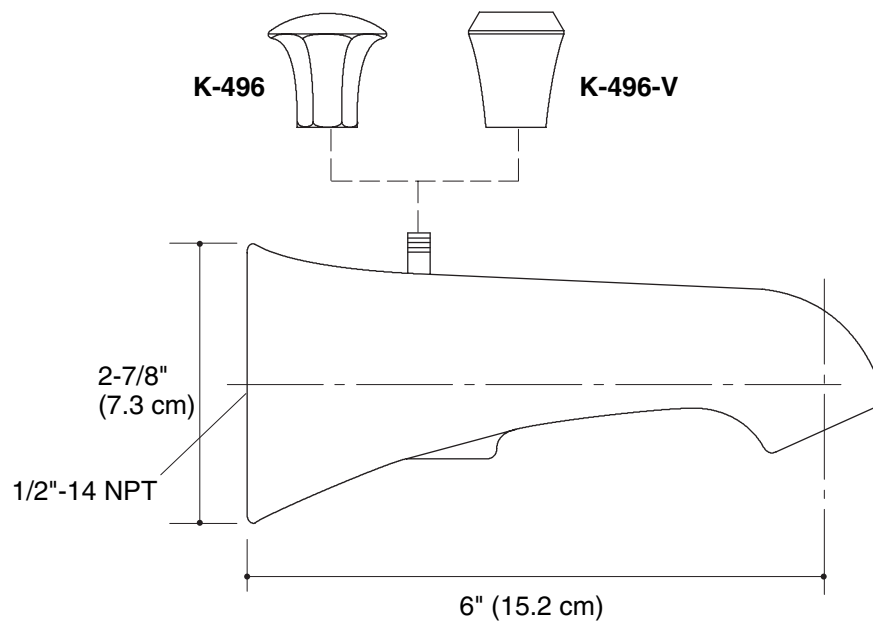

MEMOIRS® STATELY

Installation Notes

Install this product according to the installation guide.

Product Diagram