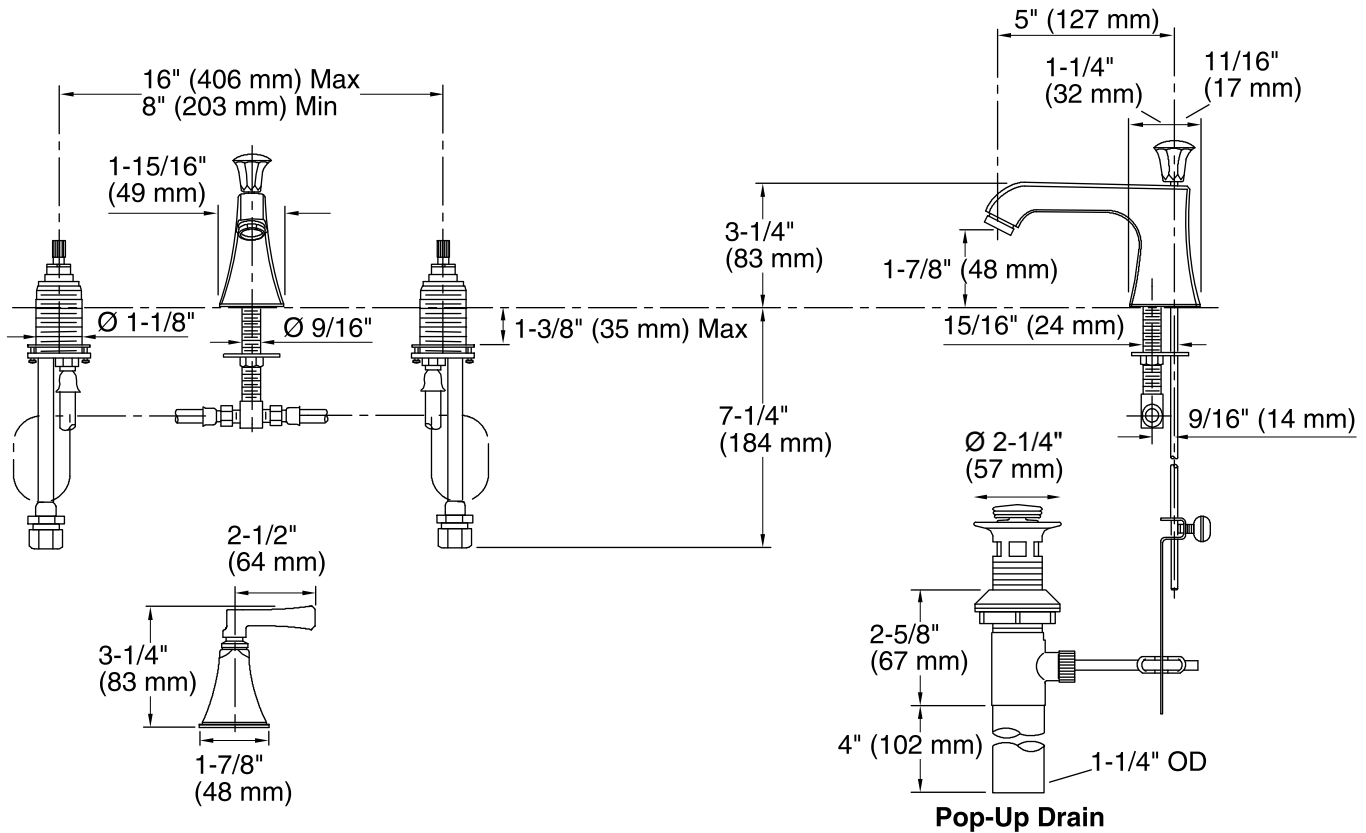

Technical Information

All product dimensions are nominal.

Drain included: YES

Drain tailpiece included: YES

Spout:

Spout reach: 5" (127 mm)

Handle clearance: 2-1/2" (64 mm)

Faucet:

Flow rate: 1.2 gal/min (4.5 l/min)

Pressure: 60 psi (4.1 bar)

Notes

Install this product according to the installation guide.

ADA compliant when installed to the specific requirements of these regulations.