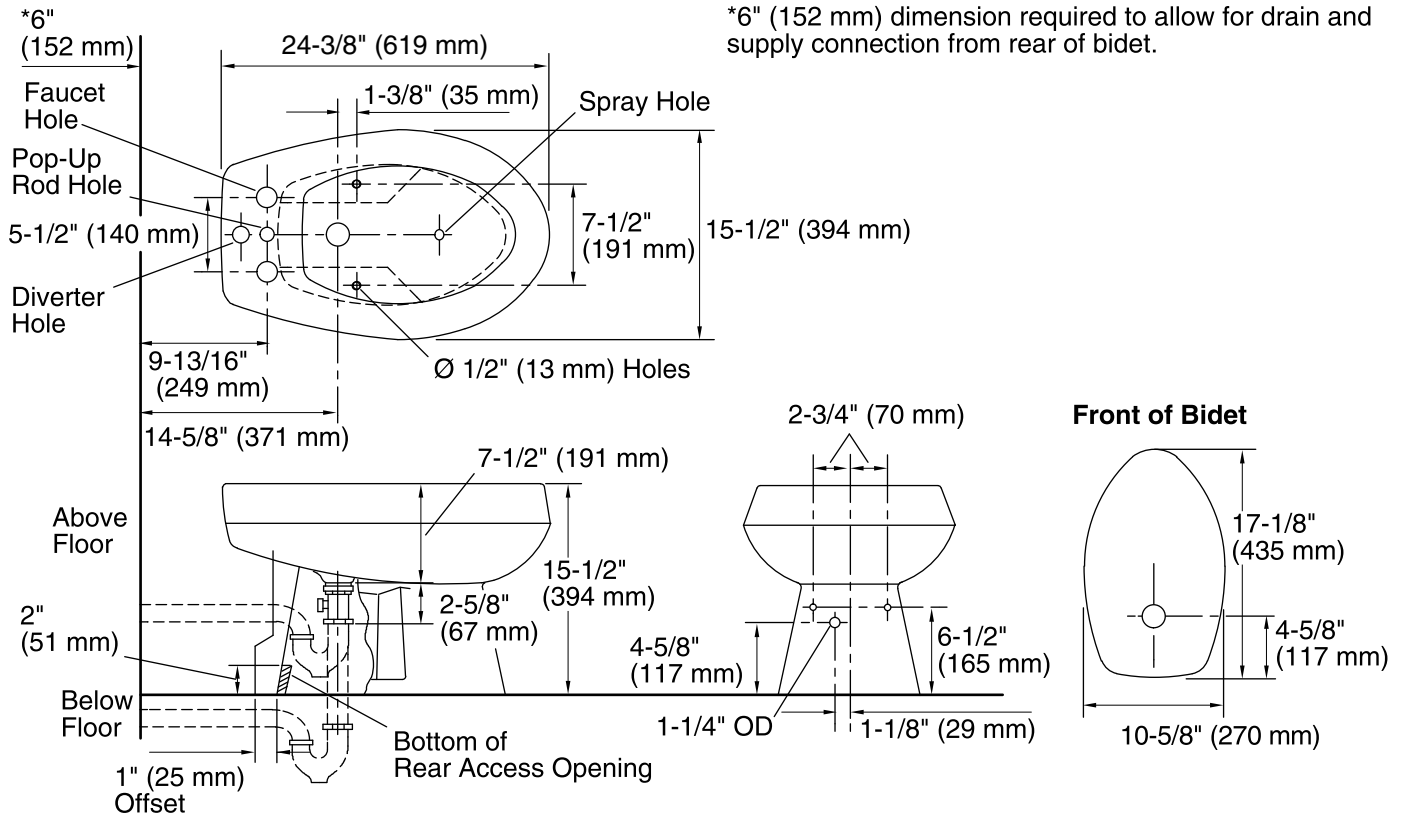

### Features

- Above- or below-floor rough-in.
- Front fill and vertical spray.
- Drilled for fixture-mount bidet faucet and vacuum breaker.
- Includes mounting hardware.

### Technical Information

All product dimensions are nominal.