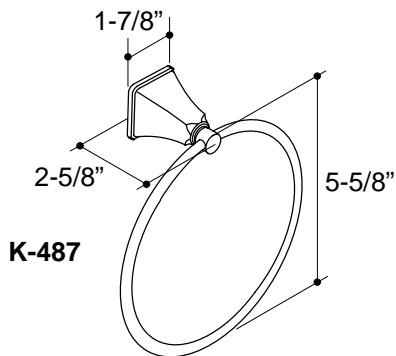

MEMOIRS™ STATELY

PRODUCT DIAGRAM