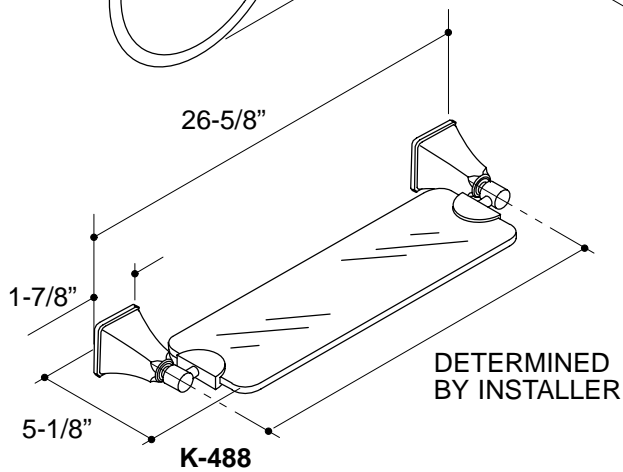

MEMOIRS™ STATELY

PRODUCT DIAGRAM