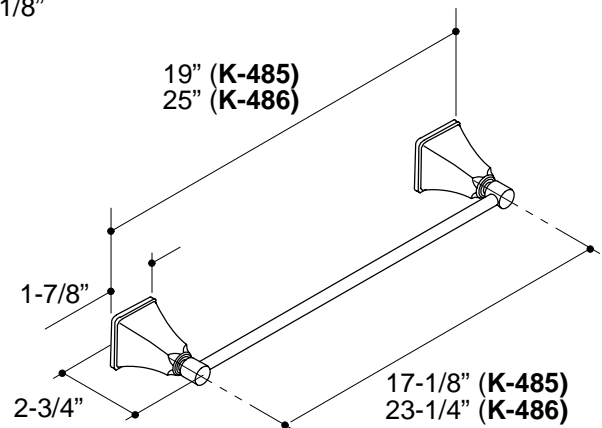

MEMOIRS™ STATELY

PRODUCT DIAGRAM