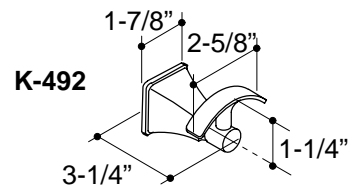

MEMOIRS™ STATELY

PRODUCT DIAGRAM