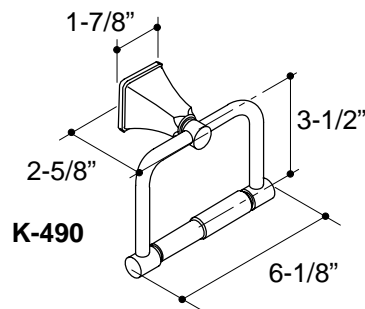

MEMOIRS™ STATELY

PRODUCT DIAGRAM