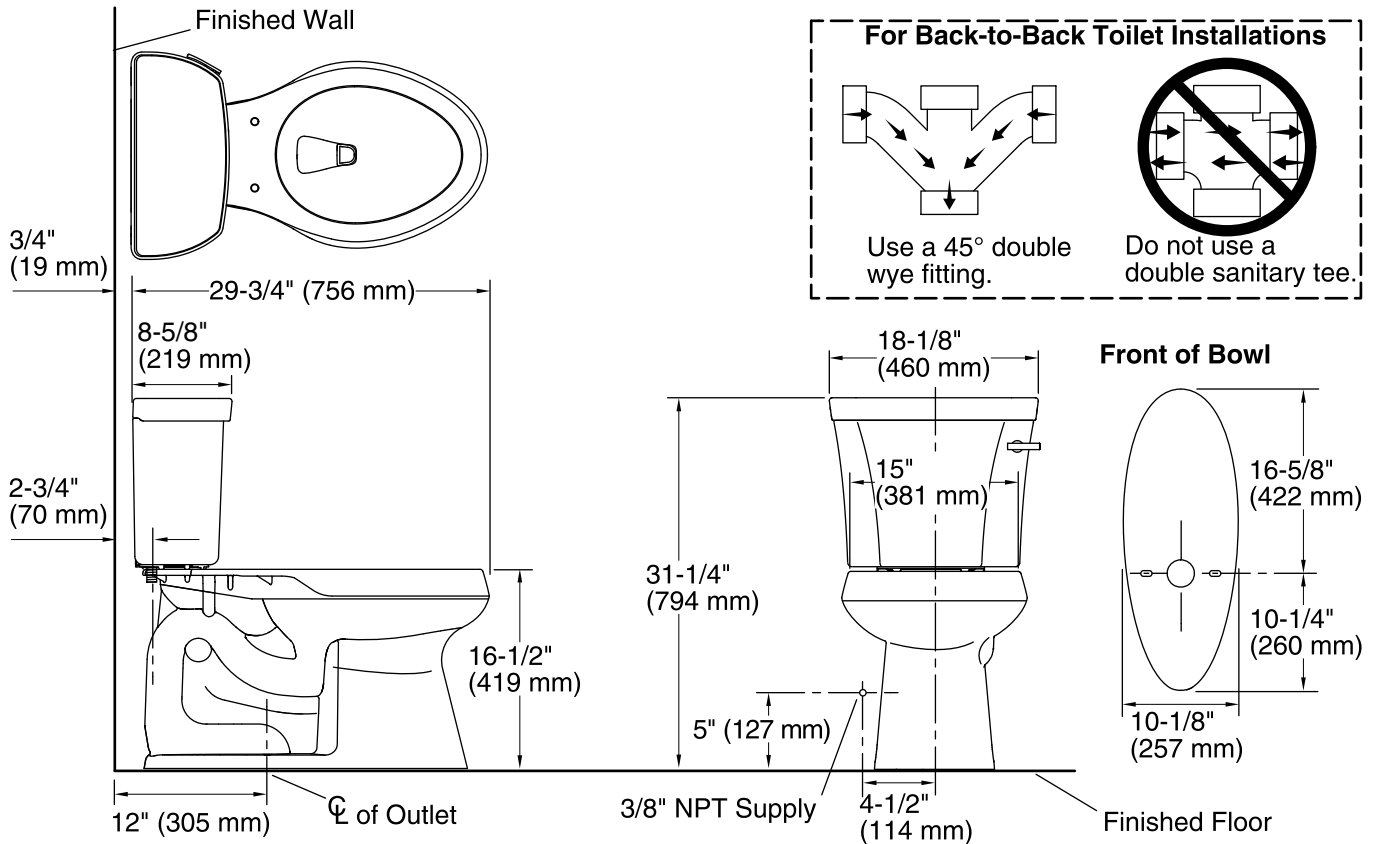

Technical Information

All product dimensions are nominal.

Toilet type:	Two-piece, Floor-mount
Waste Outlet:	Floor
Bowl shape:	Elongated front
Flush type:	Class Five
Trap passageway:	2-1/8" (54 mm)
Water Consumption	
Full:	1.28 gpf (4.8 lpf)
Water surface size:	11-3/8" x 8" (289 mm x 203 mm)
Rim to water surface:	5-3/8" (137 mm)
Rough-in:	12" (305 mm)
Seat-mounting holes:	5-1/2" (140 mm)

Notes

Install this product according to the installation instructions.

For back-to-back toilet installations: Use only a 45° double wye fitting.

ADA, OBC, CSA B651 compliant when installed to the specific requirements of these regulations.

Plumbing Codes require elongated toilets and elongated, open-front toilet seats in public bathrooms.

Accessibility standards require controls to be located on the open side of the toilet.