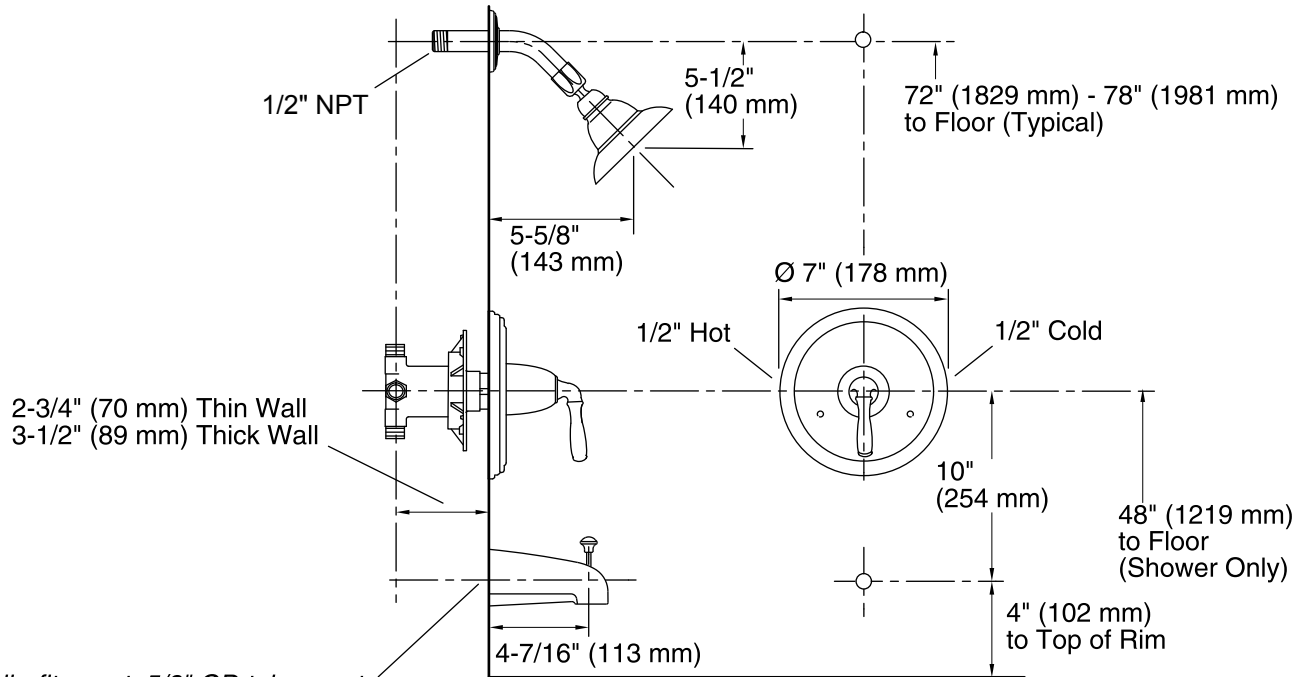

For slip-fit spout, 5/8" OD tube must extend 3-1/4" (83 mm) max beyond the finished wall.
 For 1/2" NPT spout, pipe must extend 3-5/8" (92 mm) beyond the finished wall.

Complete bath and shower faucet with Rite-Temp valve and slip-fit diverter spout shown.

Technical Information

All product dimensions are nominal.

Notes

Install this product according to the installation guide.