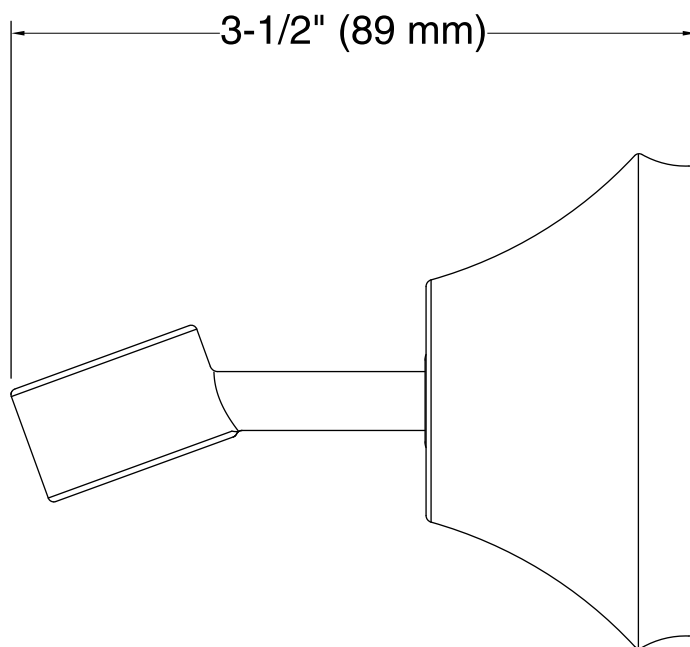

### Features

- Holder pivots and rotates to position handshower at desired angle.
- Handshower not included.
- Coordinates with other products in the Forté collection.
- 3-1/2" (89 mm) x 2-1/4" (57 mm)

### Technical Information

All product dimensions are nominal.