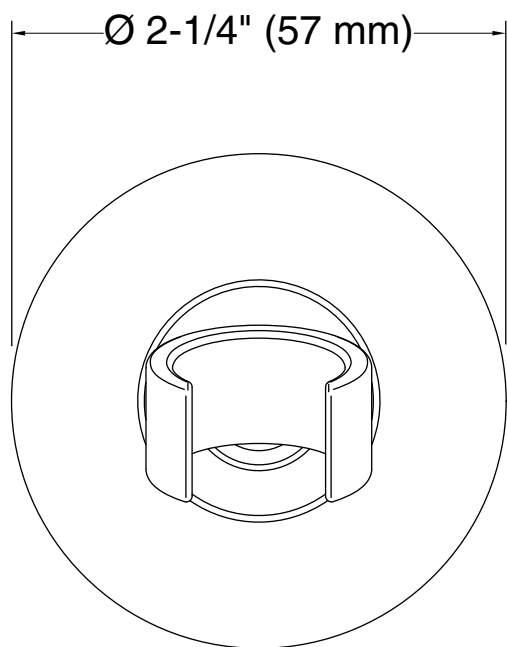

### Features

- Holder pivots and rotates to position handshower at desired angle.
- Handshower not included.
- Coordinates with other products in the Forté collection.
- 3-1/2" (89 mm) x 2-1/4" (57 mm)

### Installation

- Wall-mount.

### Technical Information

All product dimensions are nominal.