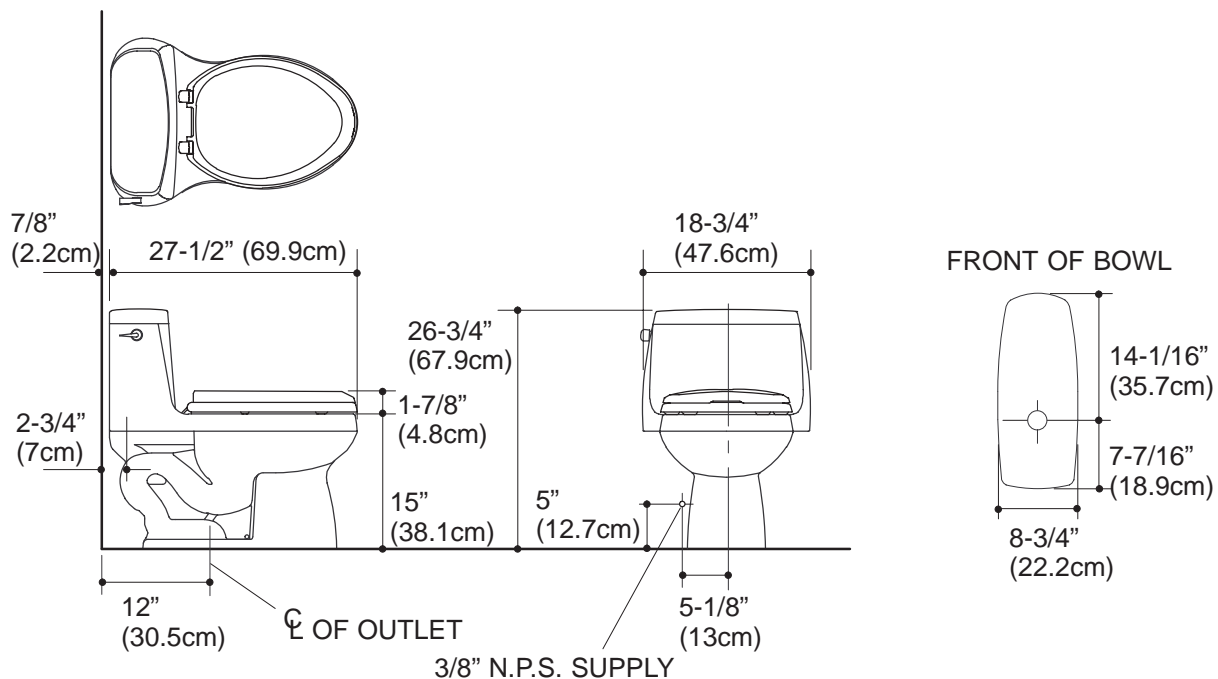

### FEATURES

- 12" (30.5cm) rough-in
- Vitreous china
- Elongated bowl
- 1.6 gpf (6 lpf)
- 2" (5cm) glazed trapway
- 9-3/4" (24.8cm) x 8-3/4" (22.2cm) water area
- Includes seat and cover
- Includes polished chrome trip lever
- One-piece, compact
- Less supply
- EPDM flapper
- Ingenium™ flushing system

### PRODUCT SPECIFICATION:

The elongated 1-piece, compact toilet shall be 12" (30.5cm) rough-in. Toilet shall be made of vitreous china. Toilet shall be 1.6 gpf (6 lpf). Toilet shall have 2" (5cm) glazed trapway. Toilet shall have 9-3/4" (24.8cm) x 8-3/4" (22.2cm) water area. Toilet shall include seat and cover. Toilet shall include polished chrome trip lever. Toilet shall be less supply. Toilet shall have EPDM flapper. Toilet shall have Ingenium™ flushing system. Toilet shall be Kohler Model K-3323-\_\_\_\_\_.

## PRODUCT INFORMATION

Fixture:	
Configuration	1-piece, compact elongated
Water per flush	1.6 gallons (6L)
Passageway	2" (5cm)
Water area	9-3/4" (24.8cm) x 8-3/4" (22.2cm)
Water depth from rim	6-1/4" (15.9cm)
Seat post hole centers	5-1/2" (14cm)
Included Components:	
Seat	K-4664
Tank cover	88497
Trip lever	87115
Tank accessory pack	52265
Bolt cap accessory pack	52048