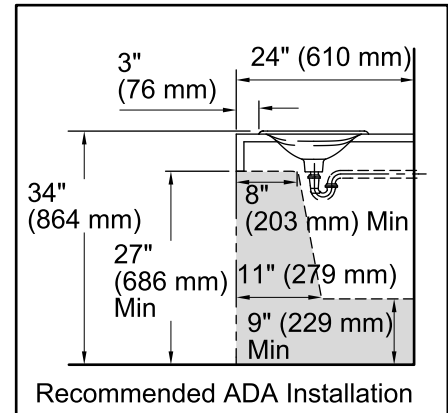

Iron/Tones®

Drop-in/Under-mount Bathroom Sink

K-2826

Features

- KOHLER® cast iron.
- Drop-in or under-mount.
- Rectangular basin.
- Without overflow.
- No faucet holes; requires wall- or counter-mount faucet.
- 24-3/4" (629 mm) x 15-5/8" (397 mm)

Recommended Accessories

K-9018 P-Trap

Components

Additional included component/s: 1193643 Basin Clamps.

ADA

Codes/Standards

ASME A112.19.1/CSA B45.2
ADA
ICC/ANSI A117.1

KOHLER® Lifetime Limited Warranty for Cast Iron Components

THE BOLD LOOK
OF **KOHLER**®

Technical Information

All product dimensions are nominal.

Bowl configuration:	Single
Installation:	Drop-In, Under-mount
Bowl area (Only)	Length: 23-3/4" (603 mm) Width: 14-1/2" (368 mm) Water depth: 3-7/8" (98 mm)
Drain hole:	1-3/4" (44 mm)
Template:	1053506-7, required, included

Notes

Install this product according to the installation instructions.

Supplied basin clamp assemblies require 1" (25 mm) minimum countertop thickness. Installer must supply anchors for thinner countertops.