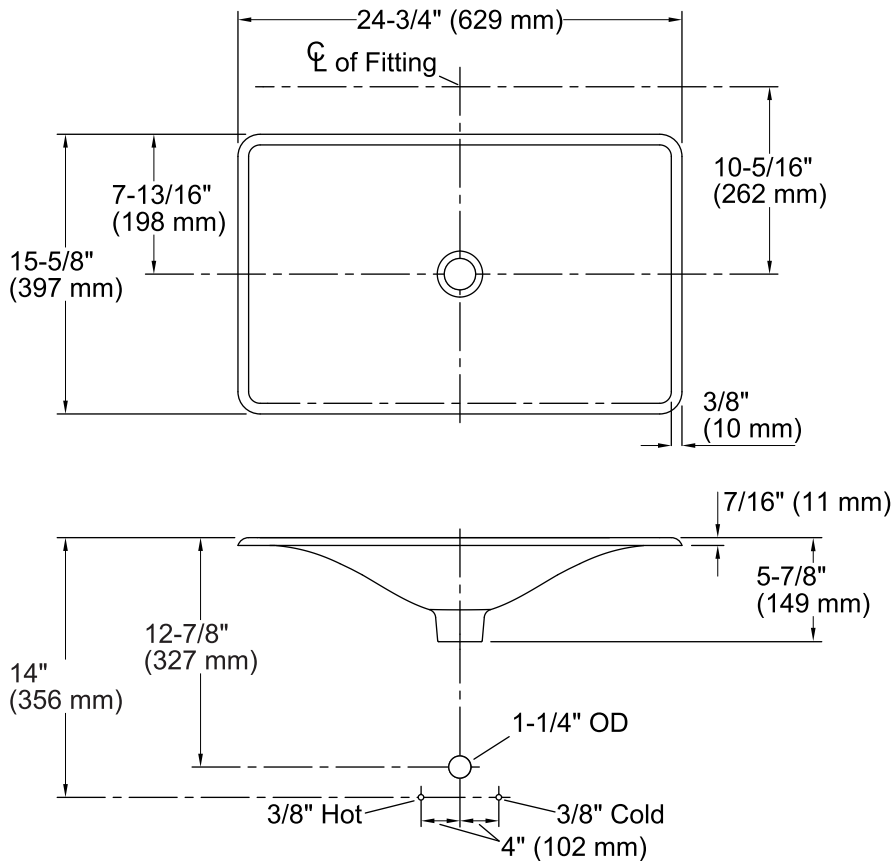

Iron/Tones®

Drop-in/Under-mount Bathroom Sink

K-2826

Features

- KOHLER® cast iron.
- Drop-in or under-mount.
- Rectangular basin.
- Without overflow.
- No faucet holes; requires wall- or counter-mount faucet.
- 24-3/4" (629 mm) x 15-5/8" (397 mm)

THE BOLD LOOK
OF **KOHLER**®

Technical Information

All product dimensions are nominal.

Bowl configuration:	Single
Installation:	Drop-In, Under-mount
Bowl area (Only)	Length: 23-3/4" (603 mm) Width: 14-1/2" (368 mm) Water depth: 3-7/8" (98 mm)
Drain hole:	1-3/4" (44 mm)
Template:	1053506-7, required, included

Notes

Install this product according to the installation instructions.

Supplied basin clamp assemblies require 1" (25 mm) minimum countertop thickness. Installer must supply anchors for thinner countertops.