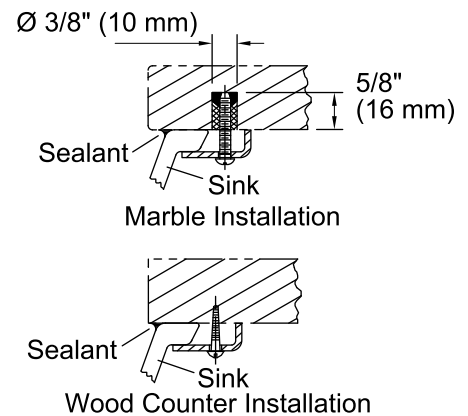

THE BOLD LOOK
OF **KOHLER**®

Technical Information

All product dimensions are nominal.

Bowl configuration:	Single
Installation:	Drop-In, Under-mount
Bowl area (Only)	Length: 23-3/4" (603 mm) Width: 14-1/2" (368 mm) Water depth: 3-7/8" (98 mm)
Drain hole:	1-3/4" (44 mm)
Template:	1053506-7, required, included

Notes

Install this product according to the installation instructions.

Supplied basin clamp assemblies require 1" (25 mm) minimum countertop thickness. Installer must supply anchors for thinner countertops.