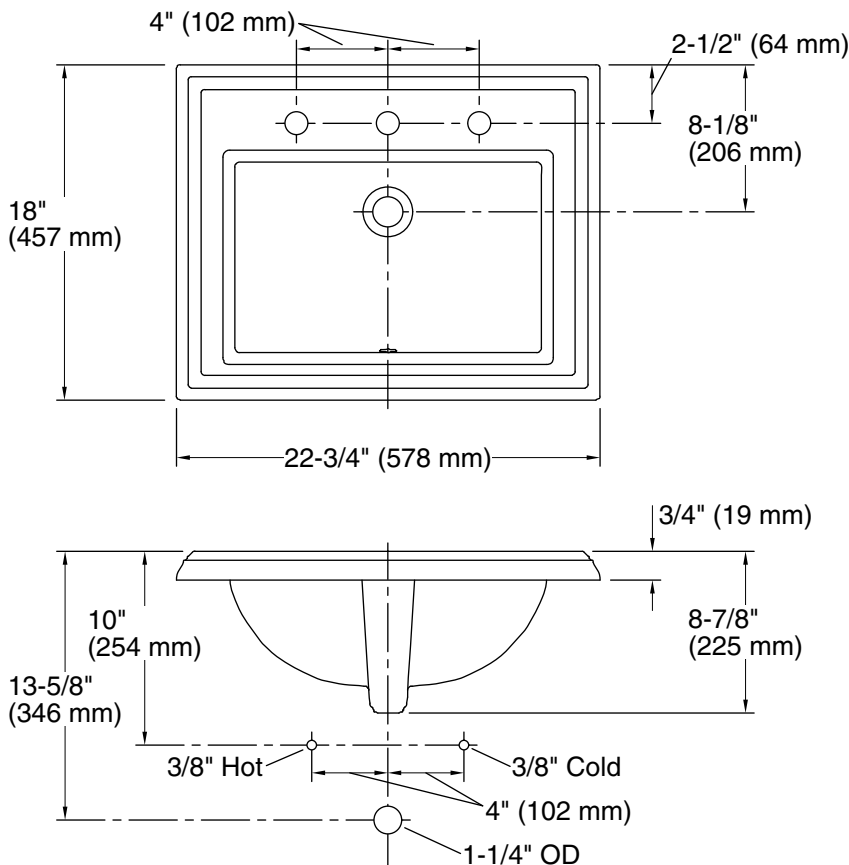

Features

- 8" (203 mm) widespread faucet holes
- Elegant rectangular basin
- Overflow drain
- Coordinates with other products in the Memoirs collection

Material

- Vitreous china

Installation

- Drop-in

Recommended Products/Accessories

Technical Information

All product dimensions are nominal.

Bowl configuration:	Single
Center(s):	8
Bowl area (Only):	Length: 17" (432 mm) Width: 10" (254 mm) Water depth: 5" (127 mm)
With overflow:	Yes
Number of deck holes:	3
Faucet hole spacing:	8" (203 mm)
Faucet hole(s):	1-3/8" (35 mm)
Drain hole:	1-3/4" (44 mm)
Template:	1003676, required, included