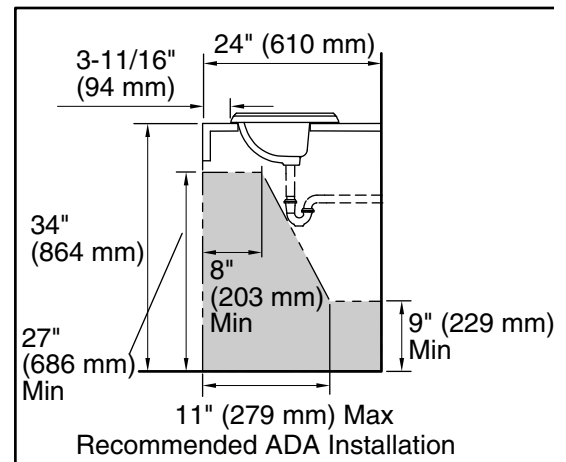

Features

- 8" (203 mm) widespread faucet holes
- Elegant rectangular basin
- Overflow drain
- Coordinates with other products in the Memoirs collection

Material

- Vitreous china

Installation

- Drop-in

Recommended Products/Accessories

Technical Information

All product dimensions are nominal.

Bowl configuration:	Single
Center(s):	8
Bowl area (Only):	Length: 17" (432 mm) Width: 10" (254 mm) Water depth: 5" (127 mm)
With overflow:	Yes
Number of deck holes:	3
Faucet hole spacing:	8" (203 mm)
Faucet hole(s):	1-3/8" (35 mm)
Drain hole:	1-3/4" (44 mm)
Template:	1003676, required, included