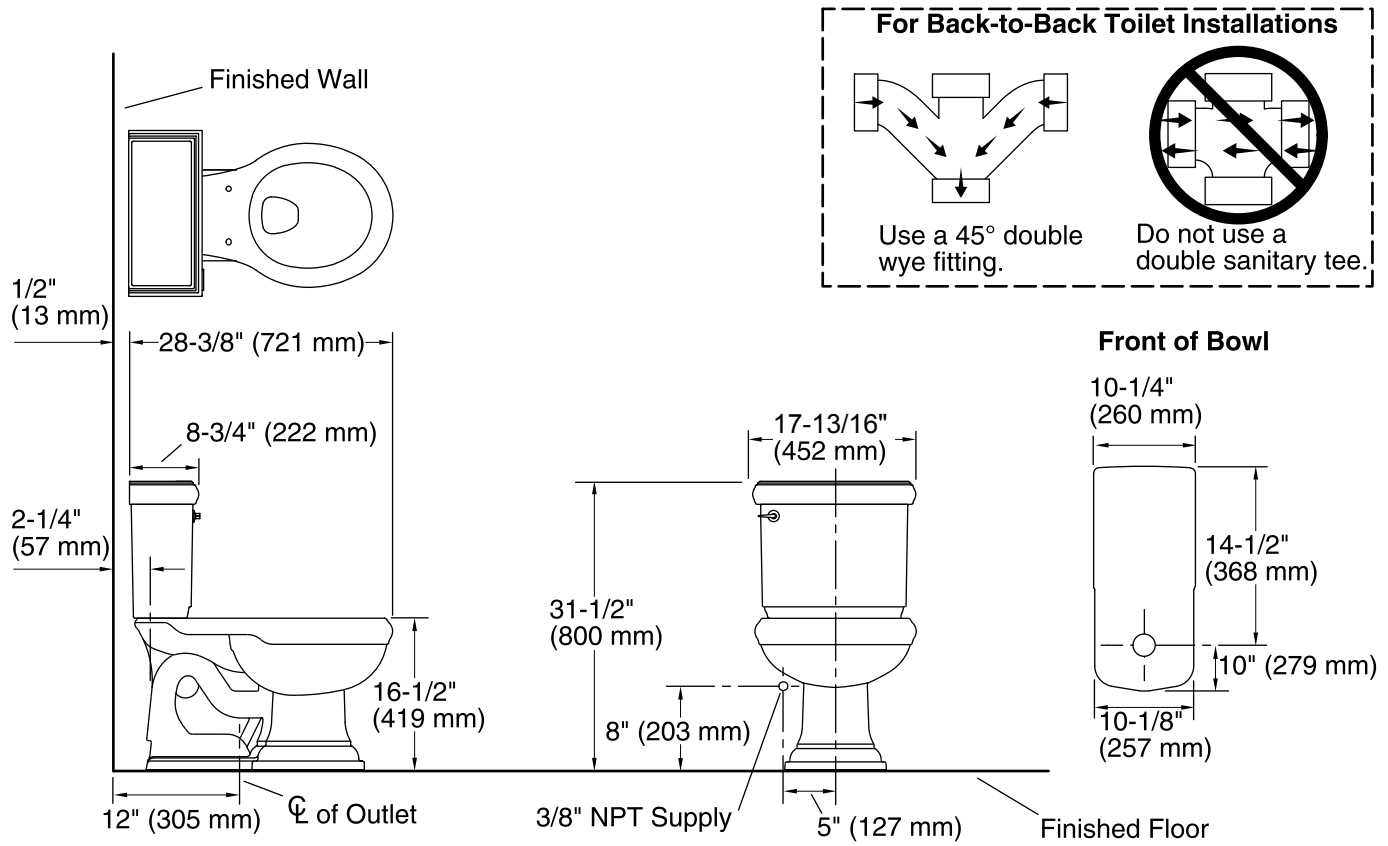

Features

- Vitreous china.
- Two-piece toilet.
- Comfort Height® Round-front bowl.
- AquaPiston® flushing system.
- Includes left-hand polished chrome trip lever.
- 1.28 gpf (4.8 lpf).
- 2-1/8" (54 mm) fully glazed trapway.
- 12" (305 mm) rough-in.
- Less seat and supply.
- 11-1/2" (292 mm) x 8-3/4" (222 mm) water area.
- 28-3/8" (721 mm) x 17-13/16" (452 mm) x 31-1/2" (800 mm).
- Floor mount / Floor outlet.

Components

Product includes:

- K-4387 Round-Front Bowl
- K-4433 1.28 gpf Tank

Additional included component/s: Tank cover, Trip lever, Bolt cap accessory pack, and Tank accessory pack.

Codes/Standards

ASME A112.19.2/CSA B45.1
DOE - Energy Policy Act 1992
EPA WaterSense®

Technical Information

All product dimensions are nominal.

- Toilet type: Two-piece, Floor-mount
- Waste Outlet: Floor
- Bowl shape: Round front
- Flush type: AquaPiston
- Trap passageway: 2-1/8" (54 mm)
- Water Consumption
 - Full: 1.28 gpf (4.8 lpf)
- Water surface size: 11-1/2" x 8-3/4" (292 mm x 222 mm)
- Rim to water surface: 6-1/8" (156 mm)
- Rough-in: 12" (305 mm)
- Seat-mounting holes: 5-1/2" (140 mm)

Notes

- Install this product according to the installation instructions.
- For back-to-back toilet installations: Use only a 45° double wye fitting.