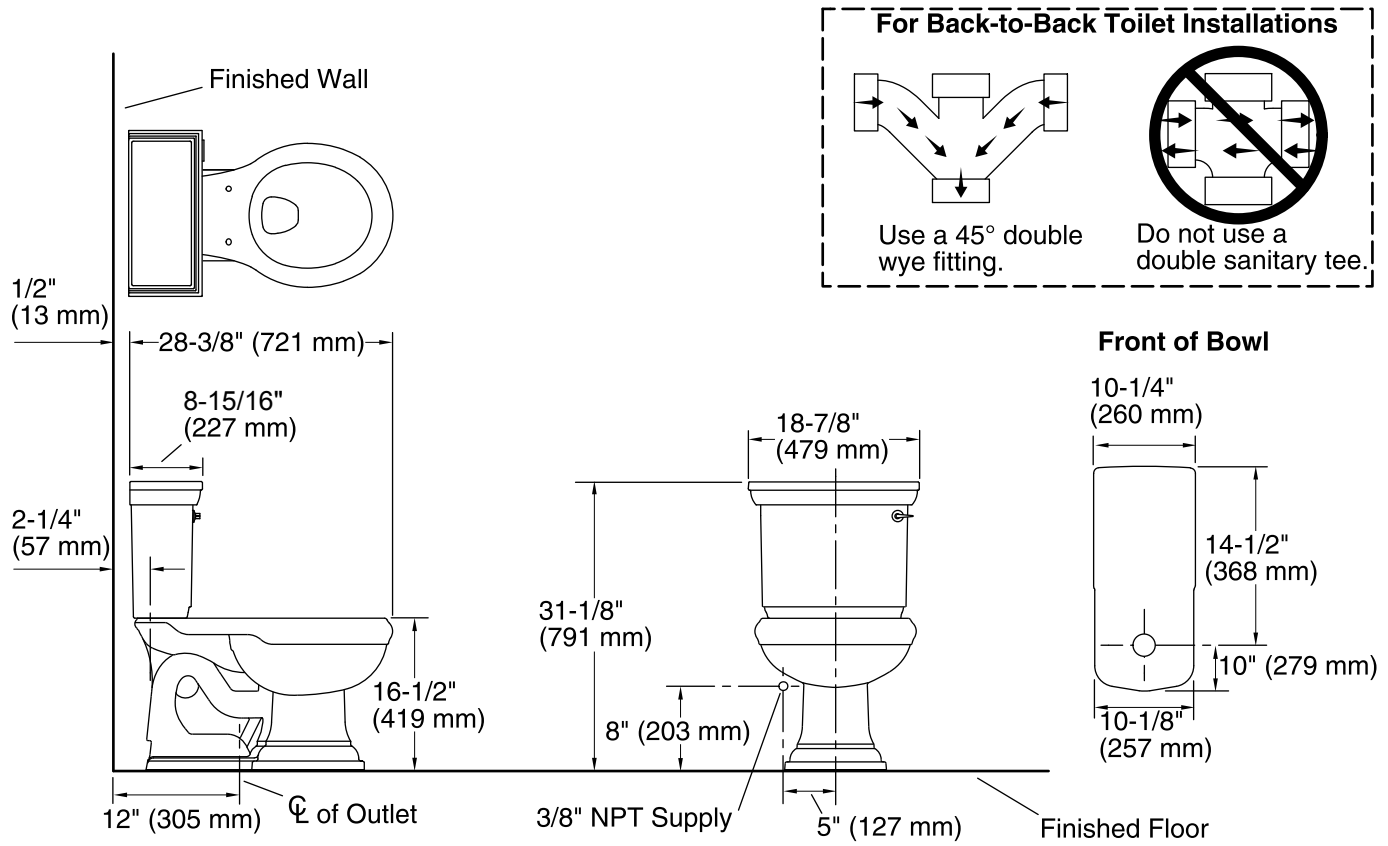

Features

- Vitreous china.
- Two-piece toilet.
- Comfort Height® Round-front bowl.
- AquaPiston® flushing system.
- Includes right-hand polished chrome trip lever.
- 1.28 gpf (4.8 lpf).
- 2-1/8" (54 mm) fully glazed trapway.
- 12" (305 mm) rough-in.
- Less seat and supply.
- 11-1/2" (292 mm) x 8-3/4" (222 mm) water area.
- 28-3/8" (721 mm) x 18-7/8" (479 mm) x 31-1/8" (790 mm).
- Floor mount / Floot outlet.

Components

Product includes:

- K-4387 Round-Front Bowl
- K-4434-RA Toilet Tank

Additional included component/s: Tank cover, Trip lever, Bolt cap accessory pack, and Tank accessory pack.

Codes/Standards

ASME A112.19.2/CSA B45.1
DOE - Energy Policy Act 1992
EPA WaterSense®
California Energy Commission (CEC)

Technical Information

All product dimensions are nominal.

- Toilet type: Two-piece, Floor-mount
- Waste Outlet: Floor
- Bowl shape: Round front
- Flush type: AquaPiston
- Trap passageway: 2-1/8" (54 mm)
- Water Consumption
 - Full: 1.28 gpf (4.8 lpf)
- Water surface size: 11-1/2" x 8-3/4" (292 mm x 222 mm)
- Rim to water surface: 6-1/8" (156 mm)
- Rough-in: 12" (305 mm)
- Seat-mounting holes: 5-1/2" (140 mm)

Notes

- Install this product according to the installation instructions.
- For back-to-back toilet installations: Use only a 45° double wye fitting.