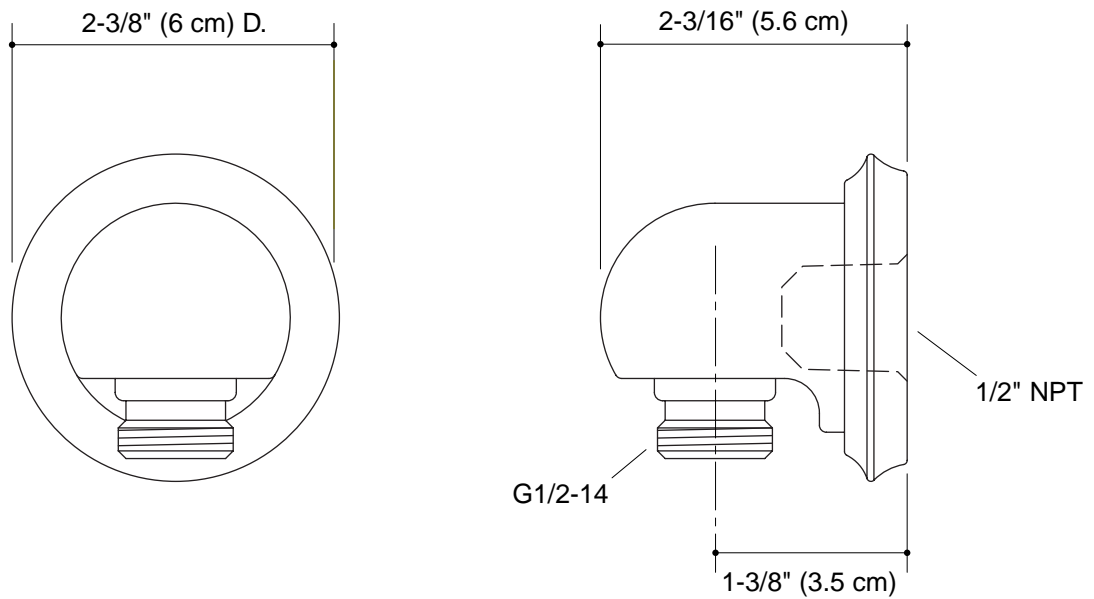

Technical Information

Applicable product:	
Wall-mount supply elbow	K-355

Installation Notes

Install this product according to the installation guide.

Product Diagram