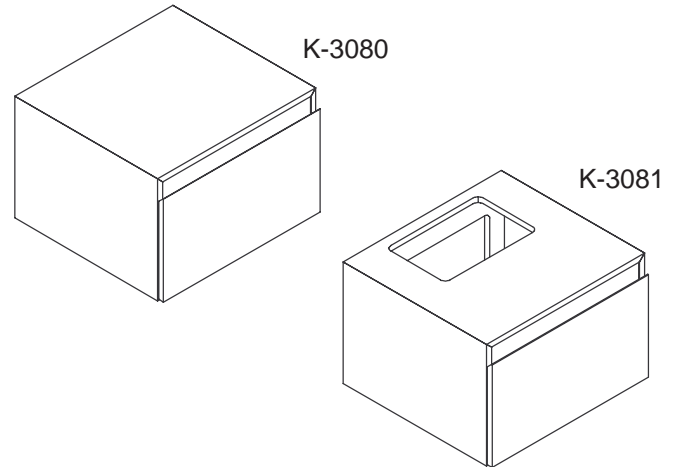

WALL-MOUNT CABINET/VANITY

K-3080, K-3081

FEATURES

- 24" (61cm) width x 16" (40.6cm) height x 22-1/2" (57.2cm) depth
- Hardwood veneers
- Full-extension storage drawer
- Catalyzed conversion varnish to help prevent water damage
- K-3081 vanity designed for use with Purist lavatories

CODES/STANDARDS APPLICABLE

Specified model meets or exceeds the following:

- None applicable

COLORS/FINISHES

- F4 Black Walnut
- F5 White Oak

SPECIFIED MODEL:

Model	Description	Colors/Finishes	
K-3080	Purist Wall-Mount Cabinet	☐ F4	☐ F5
K-3081	Purist Wall-Mount Vanity	☐ F4	☐ F5
Recommended Lavatory for K-3081			
K-2313	Purist Wet-Surface Lavatory	☐ 0 White	☐ Other_____
K-2314	Purist Wading Basin Lavatory, no faucet drilling	☐ 0 White	☐ Other_____
K-2314-1	Purist Wading Basin Lavatory, single-hole faucet drilling	☐ 0 White	☐ Other_____
K-2314-4	Purist Wading Basin Lavatory, 4" (10.2cm) center faucet drilling	☐ 0 White	☐ Other_____
K-2314-8	Purist Wading Basin Lavatory, 8" (20.3cm) center faucet drilling	☐ 0 White	☐ Other_____
Recommended Lavatory for K-3080			
K-3021	24" (61cm) Purist Natural Lavastone Countertop	☐ NA	
Recommended Accessories			
K-3031	48" (121.9cm) Purist Natural Lavastone Countertop with plumbing cut-out on right	☐ NA	
K-3032	48" (121.9cm) Purist Natural Lavastone Countertop with plumbing cut-out on left	☐ NA	
K-3033	72" (182.9cm) Purist Natural Lavastone Countertop with plumbing cut-out at center	☐ NA	
K-3034	72" (182.9cm) Purist Natural Lavastone Countertop with plumbing cut-outs on left and right	☐ NA	

PRODUCT SPECIFICATION:

The cabinet or vanity shall be 24" (61cm) wide x 16" (40.6cm) high x 22-1/2" (57.2cm) deep. The cabinet or vanity shall be made of hardwood veneers. Cabinet or vanity shall include a full-extension rolling drawer. The vanity shall accommodate two Purist lavatory options. The cabinet shall be Kohler Model K-3080-_____. The vanity shall be Kohler Model K-3081-_____.