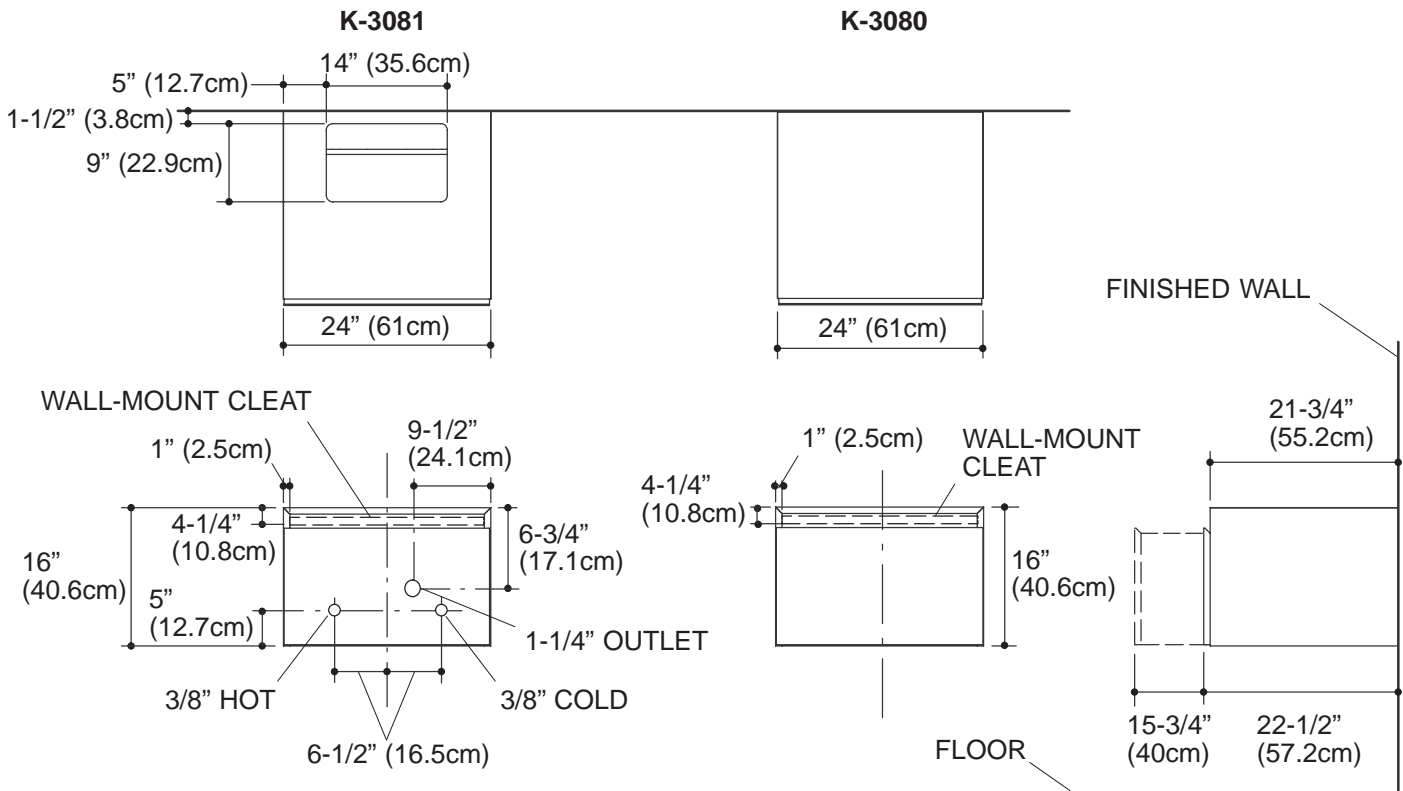

WALL-MOUNT CABINET/VANITY

K-3080, K-3081

FEATURES

- 24" (61cm) width x 16" (40.6cm) height x 22-1/2" (57.2cm) depth
- Hardwood veneers
- Full-extension storage drawer
- Catalyzed conversion varnish to help prevent water damage
- K-3081 vanity designed for use with Purist lavatories

PRODUCT SPECIFICATION:

The cabinet or vanity shall be 24" (61cm) wide x 16" (40.6cm) high x 22-1/2" (57.2cm) deep. The cabinet or vanity shall be made of hardwood veneers. Cabinet or vanity shall include a full-extension rolling drawer. The vanity shall accommodate two Purist lavatory options. The cabinet shall be Kohler Model K-3080-_____. The vanity shall be Kohler Model K-3081-_____.