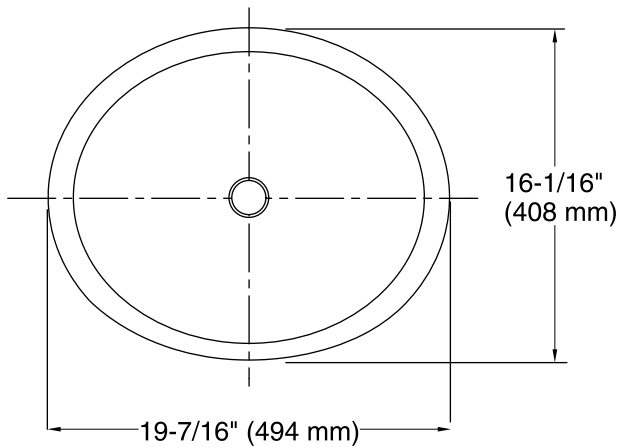

Technical Information

All product dimensions are nominal.

Installation:	Under-mount
Bowl area	Length: 17" (432 mm)
	Width: 14" (356 mm)
	Bowl depth: 3-15/16" (100 mm)
	Water depth: 2-5/8" (67 mm)
	Drain hole: 1-5/8" (41 mm)
Template:	1151011-7, required, included

Notes

Install this product according to the installation instructions.

NOTICE: Countertop manufacturer or cutter must use the current product template available at www.kohler.com, or by calling 1-800-4KOHLER. Kohler Co. is not responsible for cutout errors when the incorrect cutout template is used.

ADA, CSA B651 compliant when installed to the specific requirements of these regulations.