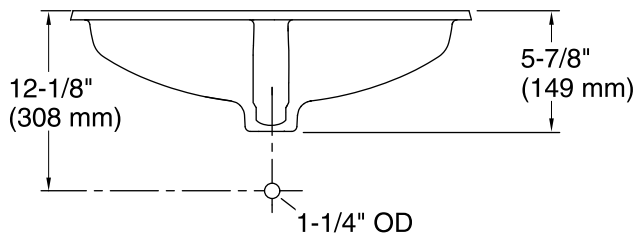

Technical Information

All product dimensions are nominal.

Installation:	Under-mount
Bowl area	Length: 17" (432 mm)
	Width: 14" (356 mm)
	Bowl depth: 3-15/16" (100 mm)
	Water depth: 2-5/8" (67 mm)
	Drain hole: 1-5/8" (41 mm)
Template:	1151011-7, required, included

Notes

Install this product according to the installation instructions.

NOTICE: Countertop manufacturer or cutter must use the current product template available at www.kohler.com, or by calling 1-800-4KOHLER. Kohler Co. is not responsible for cutout errors when the incorrect cutout template is used.

ADA, CSA B651 compliant when installed to the specific requirements of these regulations.