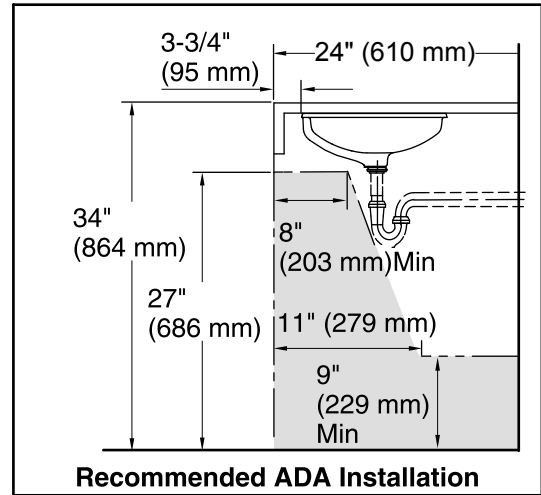

Technical Information

All product dimensions are nominal.

Installation:	Under-mount
Bowl area	Length: 17" (432 mm)
	Width: 14" (356 mm)
	Bowl depth: 3-15/16" (100 mm)
	Water depth: 2-5/8" (67 mm)
	Drain hole: 1-5/8" (41 mm)
Template:	1151011-7, required, included

Notes

Install this product according to the installation instructions.

NOTICE: Countertop manufacturer or cutter must use the current product template available at www.kohler.com, or by calling 1-800-4KOHLER. Kohler Co. is not responsible for cutout errors when the incorrect cutout template is used.

ADA, CSA B651 compliant when installed to the specific requirements of these regulations.