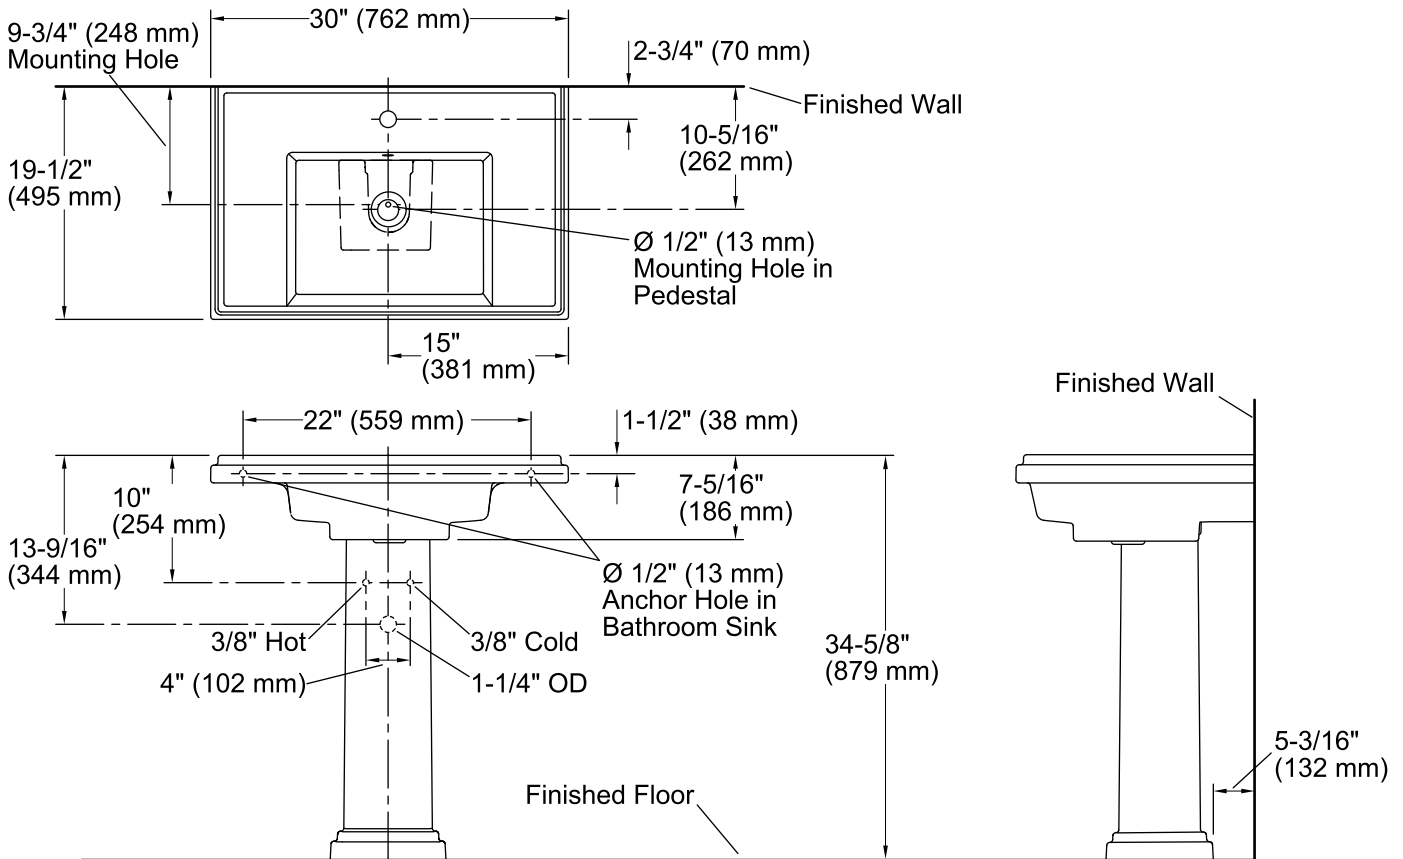

Features

- Single faucet hole.
- Rectangular basin.
- Overflow drain.
- Combination consists of the K-2758-1 basin and the K-2767 pedestal.
- Coordinates with other products in the Tresham collection.

Material

- Fireclay.

Installation

- Pedestal

Recommended Accessories

- K-7605-P Angle Supply with Stop (pair)
- K-8998 P-Trap

Components

Product includes:

- K-2767 Pedestal
- K-2758-1 Pedestal Bathroom Sink Basin
- Additional included component/s: Pedestal accessory pack, and rubber pads.

Technical Information

All product dimensions are nominal.

Bowl configuration:	Single
Installation:	Pedestal
Bowl area (Only):	Length: 16-3/4" (425 mm) Width: 12-1/2" (318 mm) Water depth: 3-1/4" (83 mm)
Number of deck holes:	1
Faucet hole(s):	1-3/8" (35 mm)
Drain hole:	1-3/4" (44 mm)